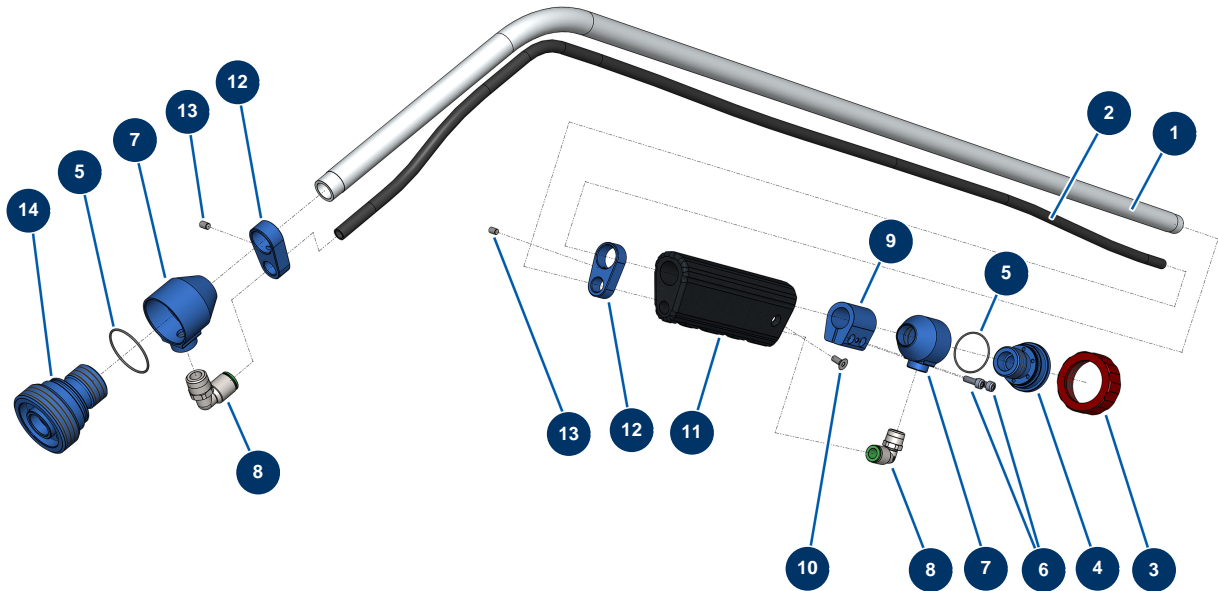

Angled spraying extension for decoration spraying lance - General view

Détails des pièces

Pos.	Référence	Désignation
1	M10327	1
2	30404	Calibrated polyurethane tube \varnothing 6 x 8 black by the metre
3	10031	Aluminium lance ring red
4	M10317	4
5	14610	30 x 1 O-ring
6	12444	4 x 12 cylindrical head screw
7	M10318	7
8	11152	M1/4 \varnothing 8 elbow push-in connector
9	M10320	9
10	310001	4 x 10 countersunk head screw
11	M10321	11
12	M10319	12
13	310020	4 x 6 stainless steel socket head screw with flat tip

Pos.	Référence	Désignation
14	M10316	14