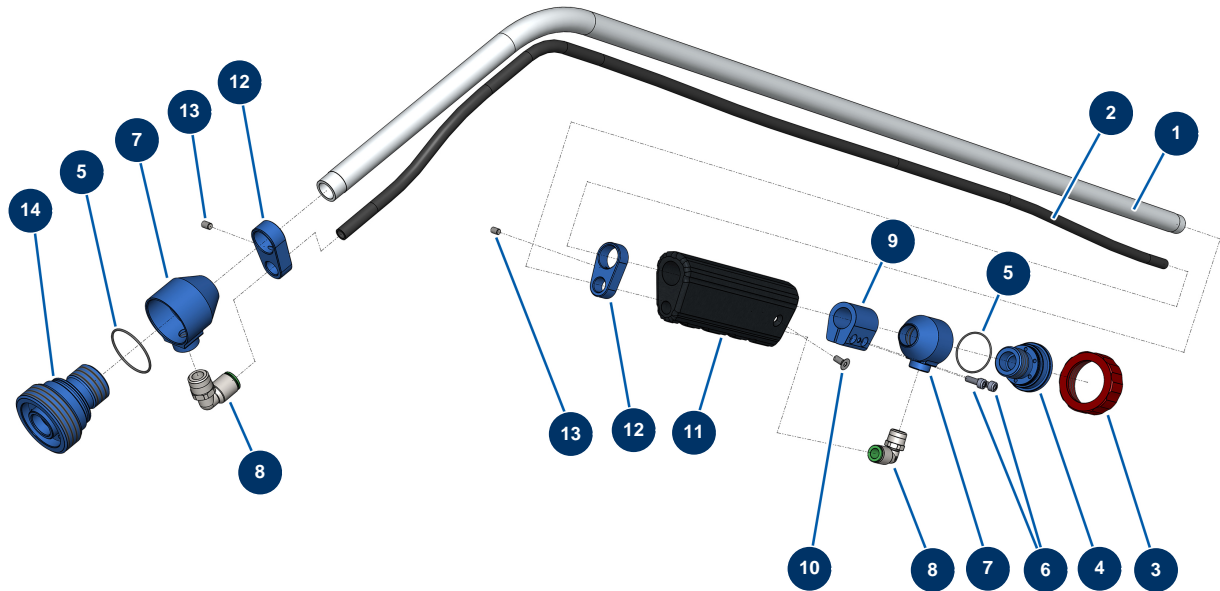

## Angled spraying extension for decoration spraying lance - General view

### Détails des pièces

Pos.	Référence	Désignation
1	M10327	1
2	30404	Calibrated polyurethane tube $\varnothing$ 6 x 8 black by the metre
3	10031	Aluminium lance ring red
4	M10317	4
5	14610	30 x 1 O-ring
6	12444	4 x 12 cylindrical head screw
7	M10318	7
8	11152	M1/4 $\varnothing$ 8 elbow push-in connector
9	M10320	9
10	310001	4 x 10 countersunk head screw
11	M10321	11
12	M10319	12
13	310020	4 x 6 stainless steel socket head screw with flat tip