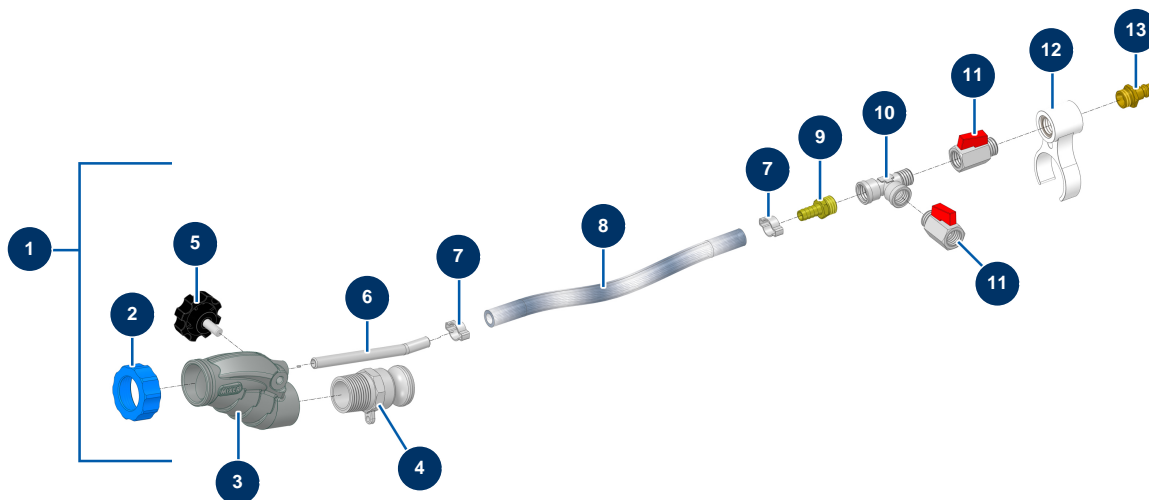

## CLASSIC spray lance (single), screw-on nozzle - General view

### Détails des pièces

| Pos. | Référence | Désignation                                     |
|------|-----------|---|
| 1    | 13142     | CLASSIC spray lance (single), screw-on nozzle   |
| 2    | 11817     | Blue ring for mortar lance                      |
| 3    | 12725     | Inner threaded 1" aluminium lance machined body |
| 4    | 70008     | 1" outer threaded adapter for 8-14 and 24P      |
| 5    | 11514     | Plastic thumb wheel M8 x 20                     |
| 6    | M10326    | Lance air injector without hose - C.P 60        |
| 7    | 80429     | Ear clamp 15 x 18                               |
| 8    | 50003     | Clear braided PVC hose Ø 10 x 16 by the metre   |
| 9    | 80325     | 3/8 corrugated outer threaded coupling Ø 10     |
| 10   | 12530     | M3/8" x F3/8" x F3/8" low pressure T            |
| 11   | 30136     | 3/8" mini lux valve                             |
| 12   | 11506     | Traditional lance junction circlip              |
| 13   | 70044     | 3/8" outer threaded male quick fit coupling     |