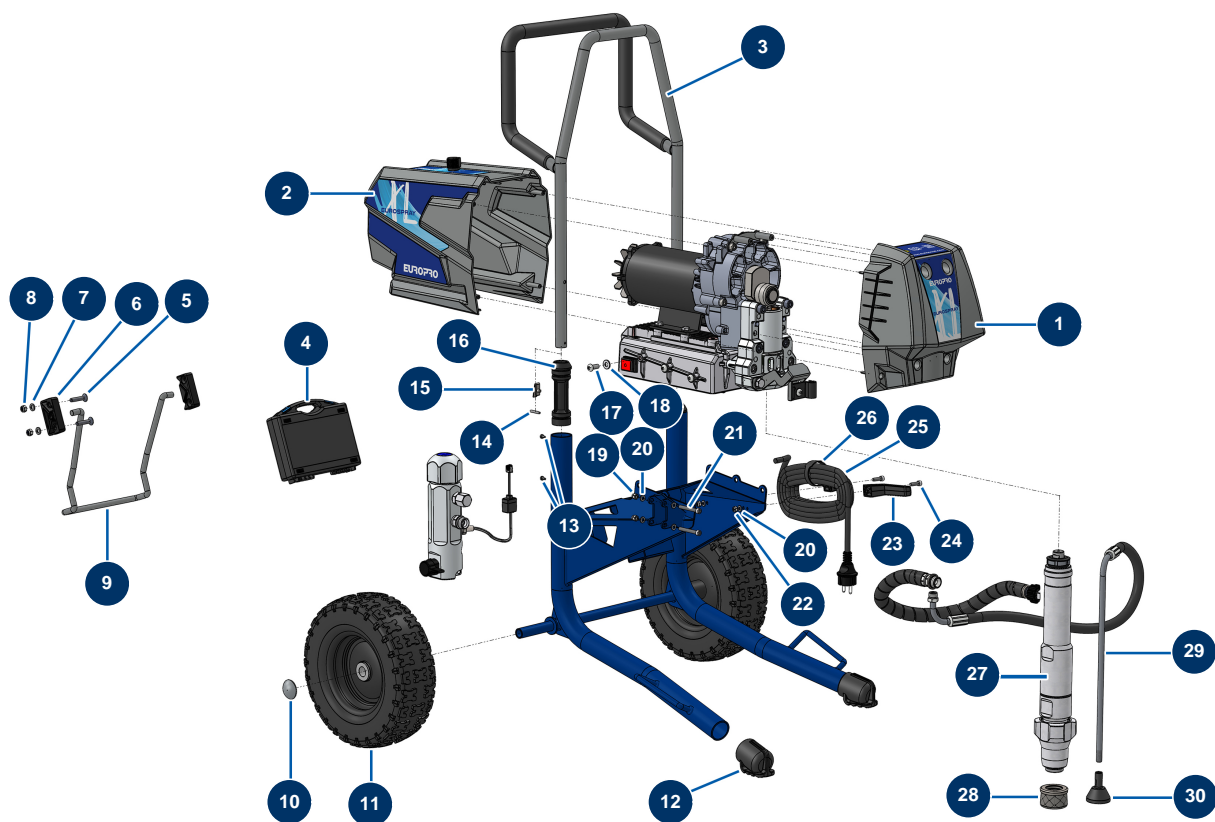

EUROSPRAY XL airless piston pump - Chassis

Détails des pièces

Pos.	Référence	Désignation
1	51305	EUROSPRAY XL front cover
2	51306	EUROSPRAY XL rear cover
3	51371	EUROSPRAY XL chassis arm
4	51165	EUROSPRAY S Mini, S, L & PULSE complete tool box
5	14187	8 x 40 inox countersunk head screw
6	51307	EUROSPRAY XL lever handle locking cam
7	30256	ø 8 inox narrow washer
8	90127	M 8 nylstop nut
9	C23497	EUROSPRAY XL pump stand
10	90281	Ø20 chromed clip
11	51359	EUROSPRAY XL wheel
12	51304	EUROSPRAY XL foot plug
13	51356	EUROSPRAY XL pump arm sleeve fixing screw

Pos.	Référence	Désignation
14	51363	EUROSPRAY XL pump arm sleeve spring button fixing pin
15	51355	Arm sleeve spring button for EUROSPRAY S & XL pump
16	51354	EUROSPRAY XL pump arm sleeve
17	12111	8 x 20 inox cylindrical pan head screw
18	80260	ø 8 inox medium washer
19	80618	6 x 50 cylindrical head screw
20	70087	ø 6 inox narrow washer
21	30330	M 6 Inox cap nut
22	14217	M 6 nylstop inox nut
23	51148	EUROSPRAY S, L & PULSE power cable support
24	90996	6 x 20 inox cylindrical head screw
25	90214	Power cable with molded plug 3G 2,5 mm ²
26	12411	Self-gripping collar 20 x 330 mm
27	51369	EUROSPRAY XL complete pump
28	51312	EUROSPRAY XL 8-mesh plaster suction strainer
29	51357	EUROSPRAY XL pump return hose
30	51358	EUROSPRAY XL return hose deflector