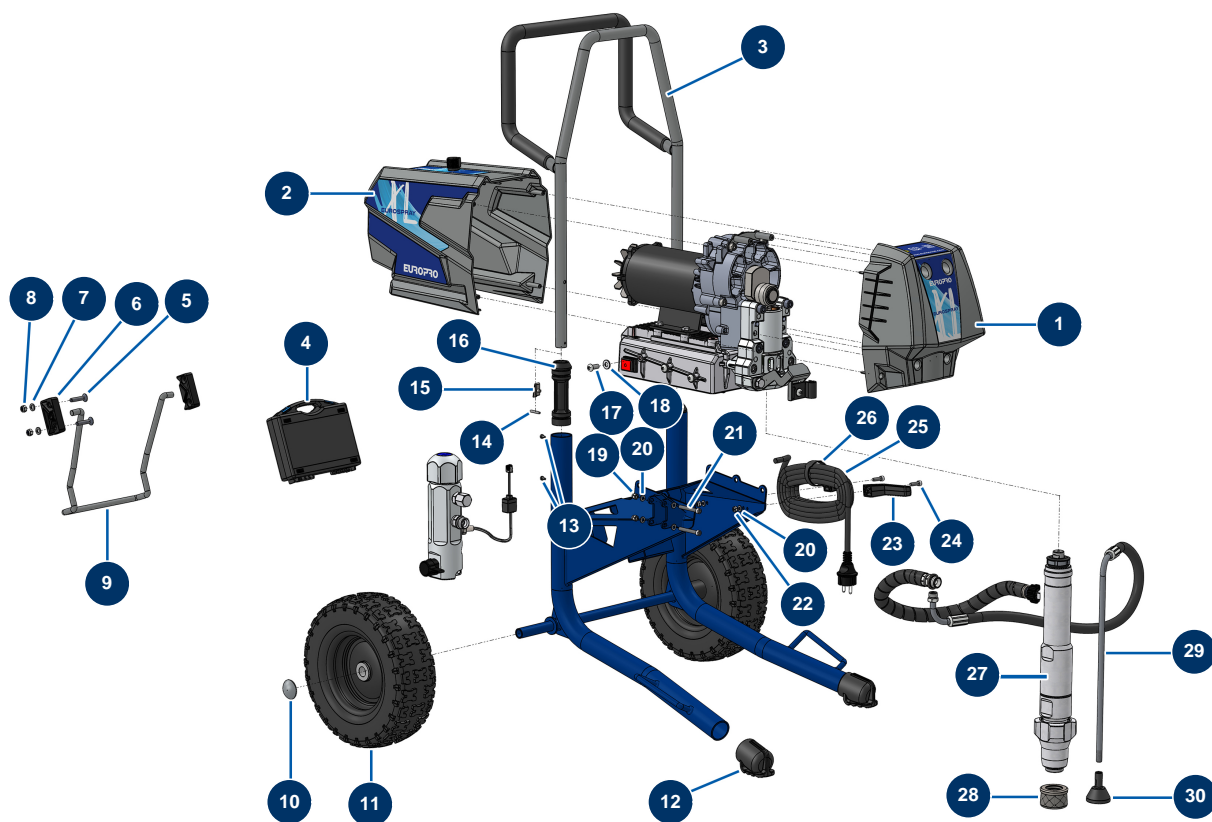

## EUROSPRAY XL airless piston pump - Chassis

### Détails des pièces

Pos.	Référence	Désignation
1	51305	EUROSPRAY XL front cover
2	51306	EUROSPRAY XL rear cover
3	51371	EUROSPRAY XL chassis arm
4	51165	EUROSPRAY S Mini, S, L & PULSE complete tool box
5	14187	8 x 40 inox countersunk head screw
6	51307	EUROSPRAY XL lever handle locking cam
7	30256	ø 8 inox narrow washer
8	90127	M 8 nylstop nut
9	C23497	EUROSPRAY XL pump stand
10	90281	Ø20 chromed clip
11	51359	EUROSPRAY XL wheel
12	51304	EUROSPRAY XL foot plug
13	51356	EUROSPRAY XL pump arm sleeve fixing screw

Pos.	Référence	Désignation
14	51363	EUROSPRAY XL pump arm sleeve spring button fixing pin
15	51355	Arm sleeve spring button for EUROSPRAY S & XL pump
16	51354	EUROSPRAY XL pump arm sleeve
17	12111	8 x 20 inox cylindrical pan head screw
18	80260	ø 8 inox medium washer
19	80618	6 x 50 cylindrical head screw
20	70087	ø 6 inox narrow washer
21	30330	M 6 Inox cap nut
22	14217	M 6 nylstop inox nut
23	51148	EUROSPRAY S, L & PULSE power cable support
24	90996	6 x 20 inox cylindrical head screw
25	90214	Power cable with molded plug 3G 2,5 mm <sup>2</sup>
26	12411	Self-gripping collar 20 x 330 mm
27	51369	EUROSPRAY XL complete pump
28	51312	EUROSPRAY XL 8-mesh plaster suction strainer
29	51357	EUROSPRAY XL pump return hose
30	51358	EUROSPRAY XL return hose deflector