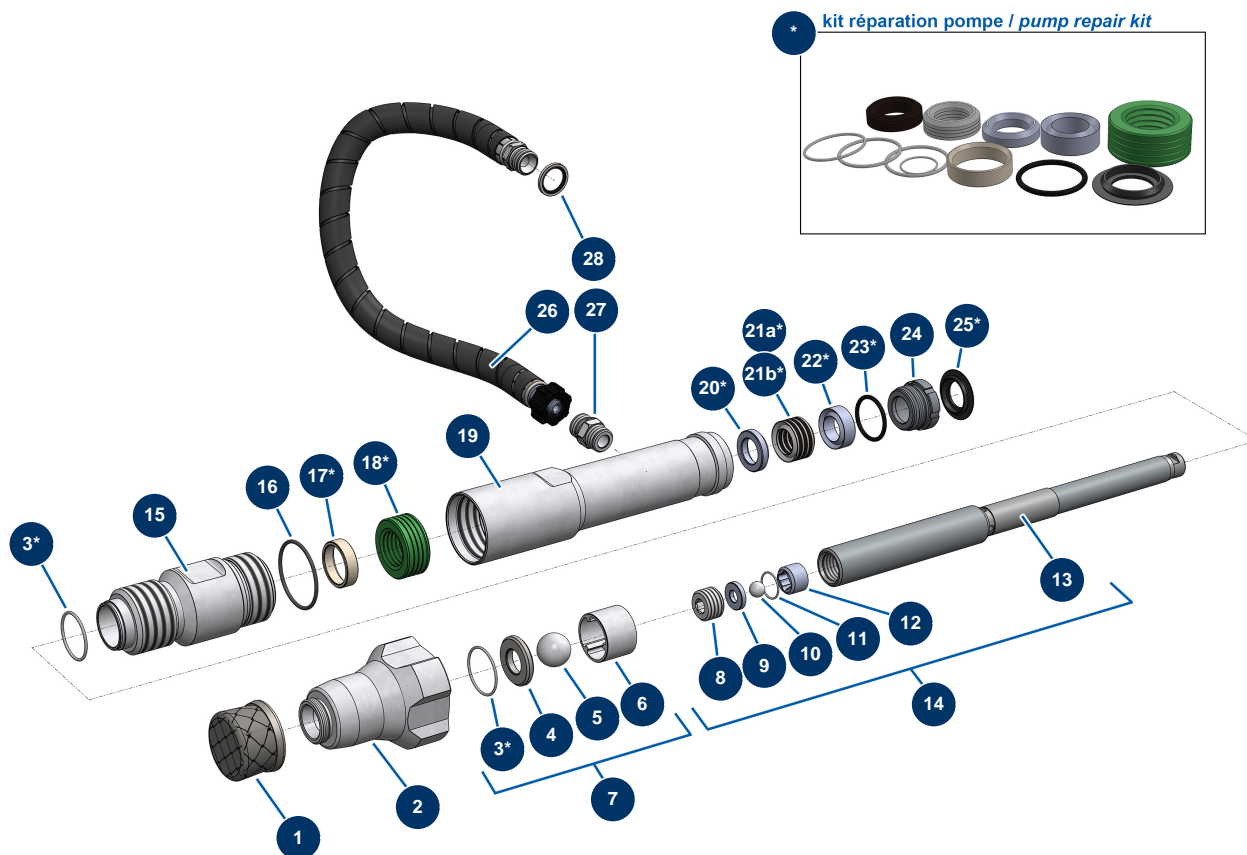

EUROSPRAY XL airless piston pump - Pump

Détails des pièces

Pos.	Référence	Désignation
*	51335	EUROSPRAY XL pump gaskets kit
1	51312	EUROSPRAY XL 8-mesh plaster suction strainer
2	51334	EUROSPRAY XL pump foot
3*	51324	EUROSPRAY XL pump PTFE O-ring
4	51332	EUROSPRAY XL pump valve ball seat
5	51331	Tungsten ball valve for EUROSPRAY XL pump
6	51330	EUROSPRAY L pump valve ball guide
7	51370	EUROSPRAY XL pump suction valve repair kit
8	51329	EUROSPRAY XL pump piston nut
9	51328	EUROSPRAY XL pump piston ball seat
10	51327	EUROSPRAY XL pump piston ball
11	51326	EUROSPRAY XL pump piston gasket
12	51325	EUROSPRAY XL pump piston ball guide

Pos.	Référence	Désignation
13	51308	EUROSPRAY XL pump piston rod
14	51336	EUROSPRAY XL pump complete piston
15	51323	EUROSPRAY XL pump lower body
16	51333	EUROSPRAY XL pump O-ring
17*	51322	EUROSPRAY XL pump retaining ring
18*	51321	EUROSPRAY XL pump lower gasket
19	51320	EUROSPRAY XL pump intermediate tube
20*	51319	EUROSPRAY XL pump retaining ring
21a*	51317	EUROSPRAY S Mini & S pump upper leather gasket
21b*	51318	EUROSPRAY XL pump upper gasket
22*	51316	EUROSPRAY XL pump retaining ring
23*	51315	EUROSPRAY XL pump O-ring
24	51314	EUROSPRAY XL pump cable gland nut
25*	51313	EUROSPRAY XL pump cable gland plug
26	51311	EUROSPRAY XL pump/filter hose
27	M10827	EUROSPRAY XL 1/2"G pump outlet connector
28	91032	Steel gasket for hollow screw with 1/2" lip