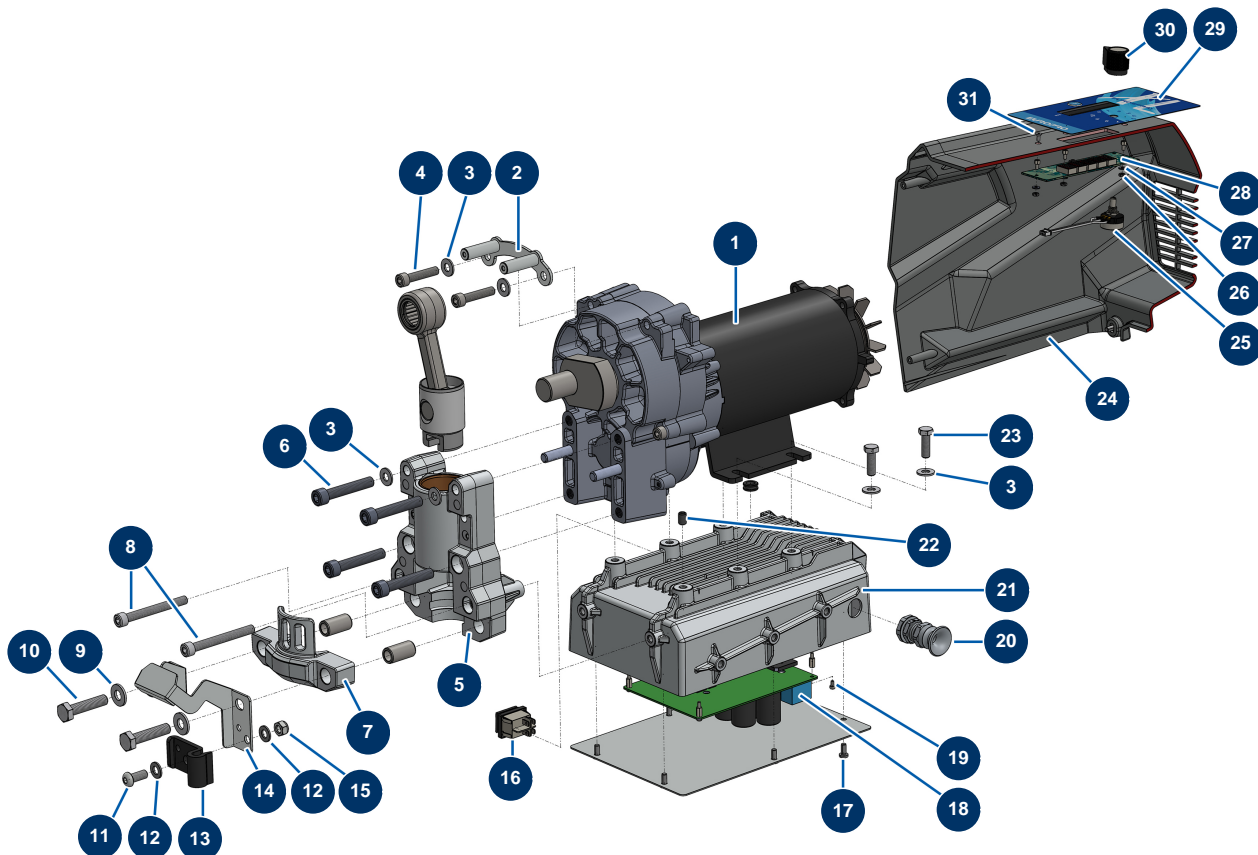

EUROSPRAY XL airless piston pump - Transmission / Electrical box

Détails des pièces

Pos.	Référence	Désignation
1	51348	EUROSPRAY XL pump complete motor
2	C23504	EUROSPRAY XL front crankcase mounting plate
3	80260	ø 8 inox medium washer
4	12246	8 x 40 cylindrical head screw
5	51302	EUROSPRAY XL pump support
6	13520	10 x 60 cylindrical head screw
7	51303	EUROSPRAY XL pump mounting bracket
8	12466	8 x 75 cylindrical head screw
9	80261	ø 10 inox medium washer
10	12441	THEF 10 x 45 screw
11	12111	8 x 20 inox cylindrical pan head screw
12	30256	ø 8 inox narrow washer
13	51351	EUROSPRAY XL pump return hose fastening clip

Pos.	Référence	Désignation
14	51350	EUROSPRAY XL pump bucket support
15	90127	M 8 nylstop nut
16	51349	EUROSPRAY XL pump ON/OFF switch
17	90161	5 x 12 inox cylindrical head screw
18	51345	EUROSPRAY XL pump electronic card
19	13329	3 x 6 cylindrical head screw
20	80451	Brass cable gland of 13 for power cable
21	51301	EUROSPRAY XL aluminum electrical box
22	14151	8 x 12 stainless steel socket head screw with flat tip
23	11544	THEF 8 x 25 screw
24	51306	EUROSPRAY XL rear cover
25	51352	EUROSPRAY XL pump potentiometer
26	310016	M 3 nut
27	12070	ø 3 inox medium washer
28	51346	EUROSPRAY XL electronic display board
29	51310	EUROSPRAY XL membrane front panel
30	51353	EUROSPRAY XL pump potentiometer button
31	1033003	3 x 8 DIN 7991 countersunk head screw