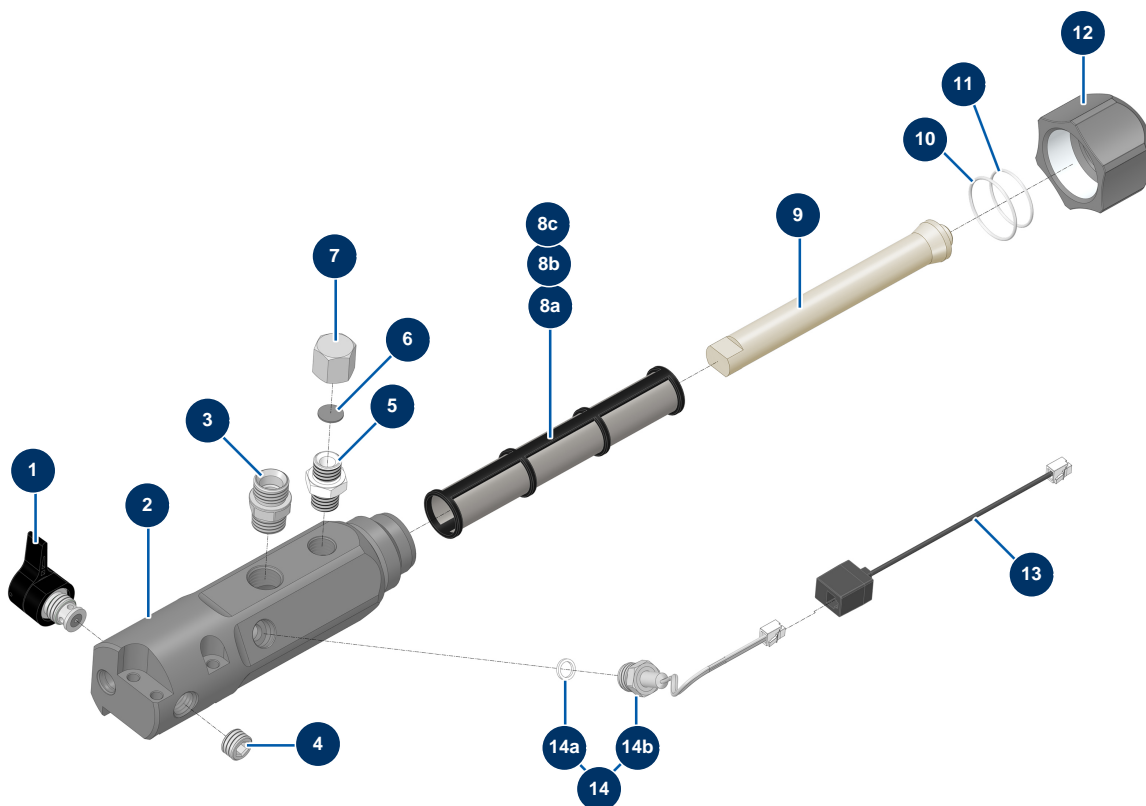

EUROSPRAY XL airless piston pump - Filter

Détails des pièces

Pos.	Référence	Désignation
1	51347	EUROSPRAY XL pump complete drain valve
2	51361	EUROSPRAY XL pump filter body
3	M10827	EUROSPRAY XL 1/2"G pump outlet connector
4	12575	3/8" MaleC high-pressure headless plug
5	80276	3/8" MaleD x 3/8" MaleC high-pressure nipple
6	51372	EUROSPRAY XL 3/8" Female plug flat seal
7	51373	EUROSPRAY XL 3/8" Female plug
8a	51339	EUROSPRAY XL 60 mesh pump filter
8b	51340	EUROSPRAY XL 30 mesh pump filter
8c	51341	EUROSPRAY XL 100 mesh pump filter
9	51338	EUROSPRAY XL pump filter support
10	51362	EUROSPRAY XL pump PTFE O-ring filter cap
11	51324	EUROSPRAY XL pump PTFE O-ring

Pos.	Référence	Désignation
12	51337	EUROSPRAY XL pump filter plug
13	51360	RJ11 M/F extension for EUROSPRAY L & XL pump sensor
14	51344	EUROSPRAY XL pump complete pressure sensor
14a	51343	EUROSPRAY XL pump pressure sensor gasket
14b	51342	EUROSPRAY XL pump pressure sensor