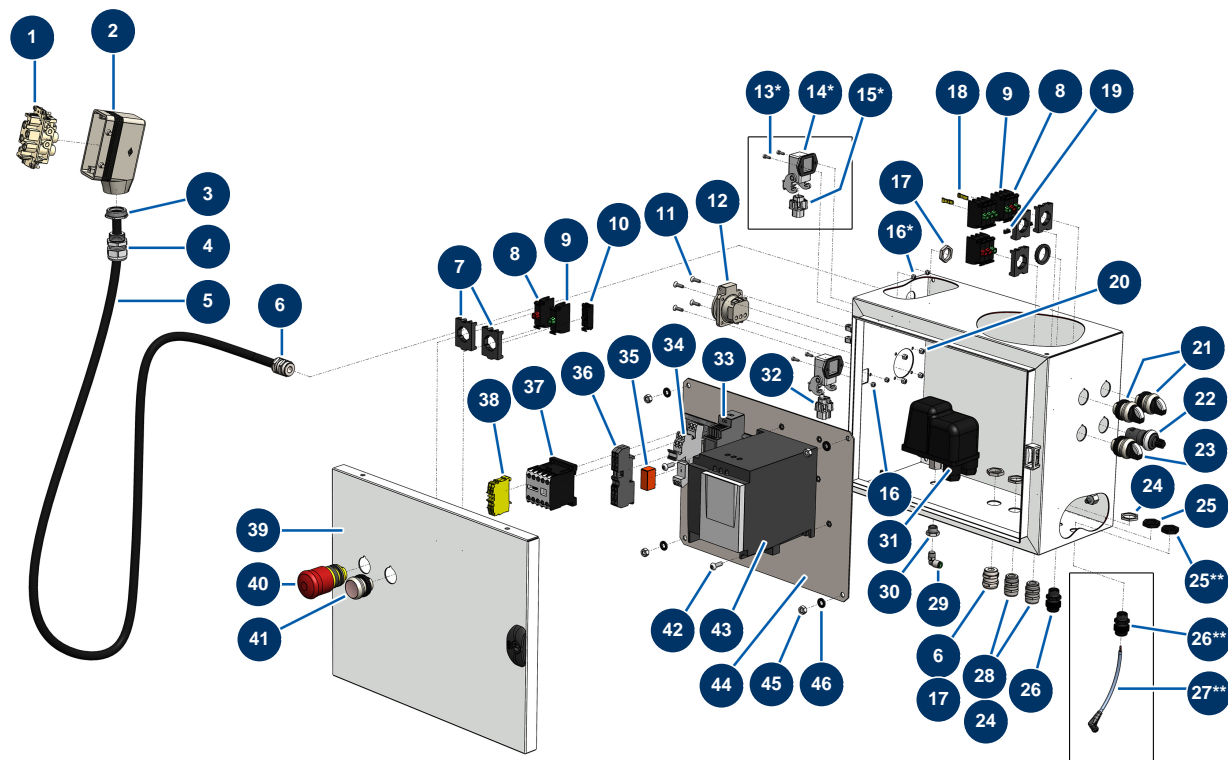

MIXPRO 28 - 2,2 kW complete plaster continuous mixing machine - Electrical box (since 09/2023)

* Pièces pour option VIBRATEUR / Parts for VIBRATOR option
** Pièces pour option DÉBITMÈTRE NUMÉRIQUE / Parts for DIGITAL FLOWMETER option

Détails des pièces

Pos.	Référence	Désignation
1	MI3C02700600	Female motor safety socket
2	MI3C02800100	Mobile Base
3	90719	Cable gland reduction 21-16
4	MI3C04200200	PG16 cable gland
5	12131	OLFLEX CLASSIC 110 8G1.5 electrical cable by the metre
6	80448	M 20 waterproof cable gland
7	30036	3-contact U-bolt
8	30356	Red single open contact
9	30028	Green single closed contact
10	14665	Led Bulb 24 VDC multicoloured
11	13912	4 x 16 countersunk head screw
12	90489	2P recessed socket + t with grey valve