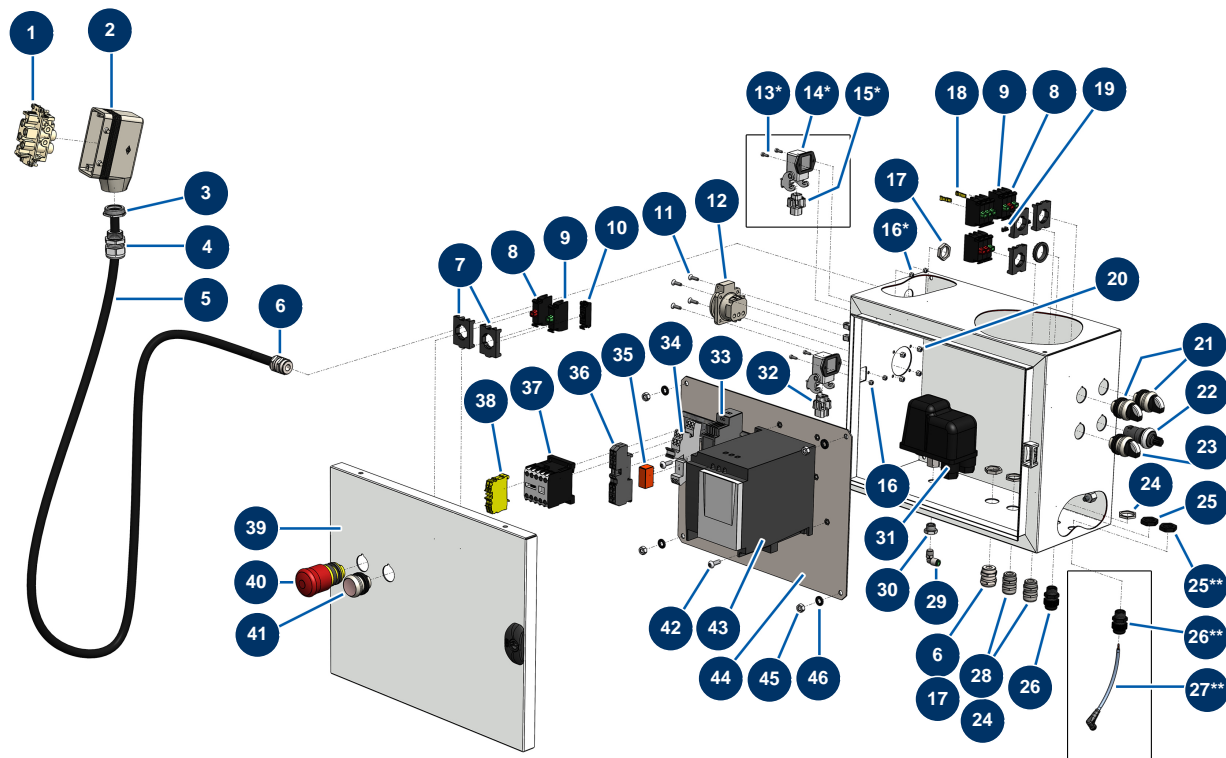

## MIXPRO 28 - 3 kW complete floor-screed continuous mixing machine - Electrical box (since 09/2023)

\* Pièces pour option VIBRATEUR / Parts for VIBRATOR option  
\*\* Pièces pour option DÉBITMÈTRE NUMÉRIQUE / Parts for DIGITAL FLOWMETER option

### Détails des pièces

Pos.	Référence	Désignation
1	MI3C02700600	Female motor safety socket
2	MI3C02800100	Mobile Base
3	90719	Cable gland reduction 21-16
4	MI3C04200200	PG16 cable gland
5	12131	OLFLEX CLASSIC 110 8G1.5 electrical cable by the metre
6	80448	M 20 waterproof cable gland
7	30036	3-contact U-bolt
8	30356	Red single open contact
9	30028	Green single closed contact
10	14665	Led Bulb 24 VDC multicoloured
11	13912	4 x 16 countersunk head screw
12	90489	2P recessed socket + t with grey valve