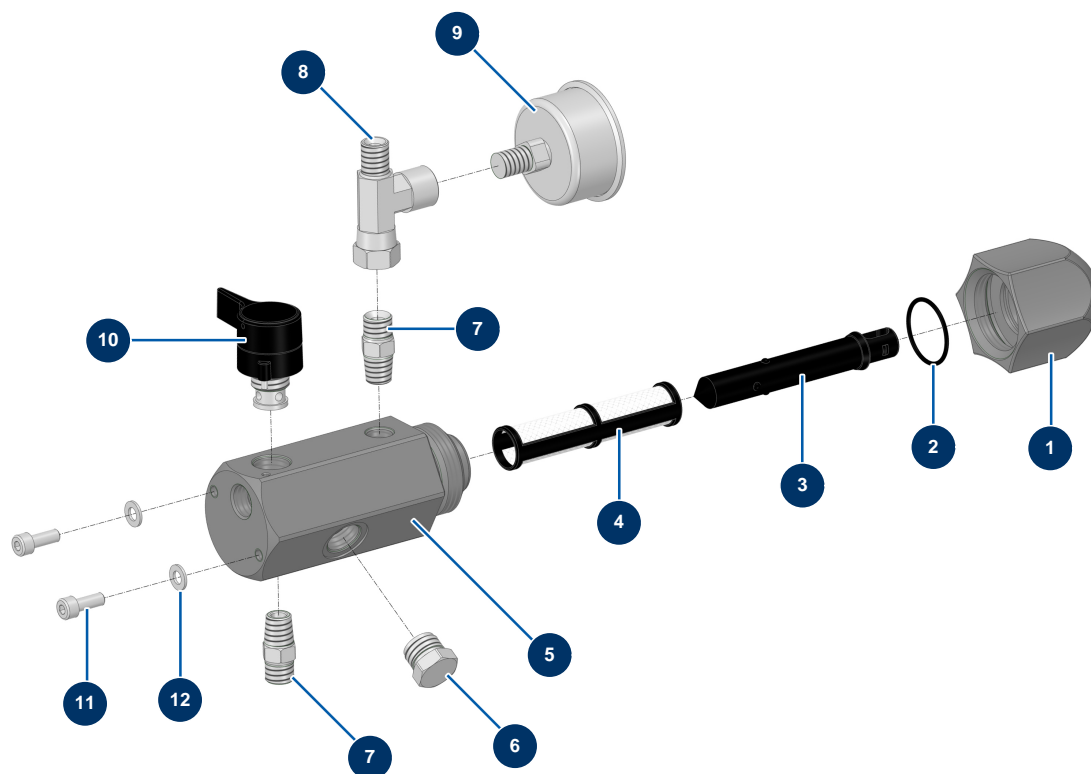

EUROSPRAY PULSE airless diaphragm pump - Paint filter

Détails des pièces

Pos.	Référence	Désignation
1	51130	EUROSPRAY S Mini, S, L & PULSE pump filter plug
2	51131	EUROSPRAY S Mini, S, L & PULSE pump filter O-ring
3	51132	EUROSPRAY S Mini, S, L & PULSE pump filter support
4	51133	EUROSPRAY S Mini, S, L & PULSE 60 mesh pump filter
5	51134	EUROSPRAY S Mini, S, L & PULSE pump filter body
6	51606	Filter sensor plug for EUROSPRAY PULSE diaphragm pump
7	51123	EUROSPRAY S Mini, S, L & PULSE pump HP 1/4" M nipple
8	51611	Manometer T-connection for EUROSPRAY PULSE diaphragm pump
9	51618	EUROSPRAY PULSE pump manometer
10	51136	EUROSPRAY S Mini, S, L & PULSE pump complete drain valve
11	90157	M6 x 16 cylindrical head screw - CP 60
12	70087	∅ 6 inox narrow washer