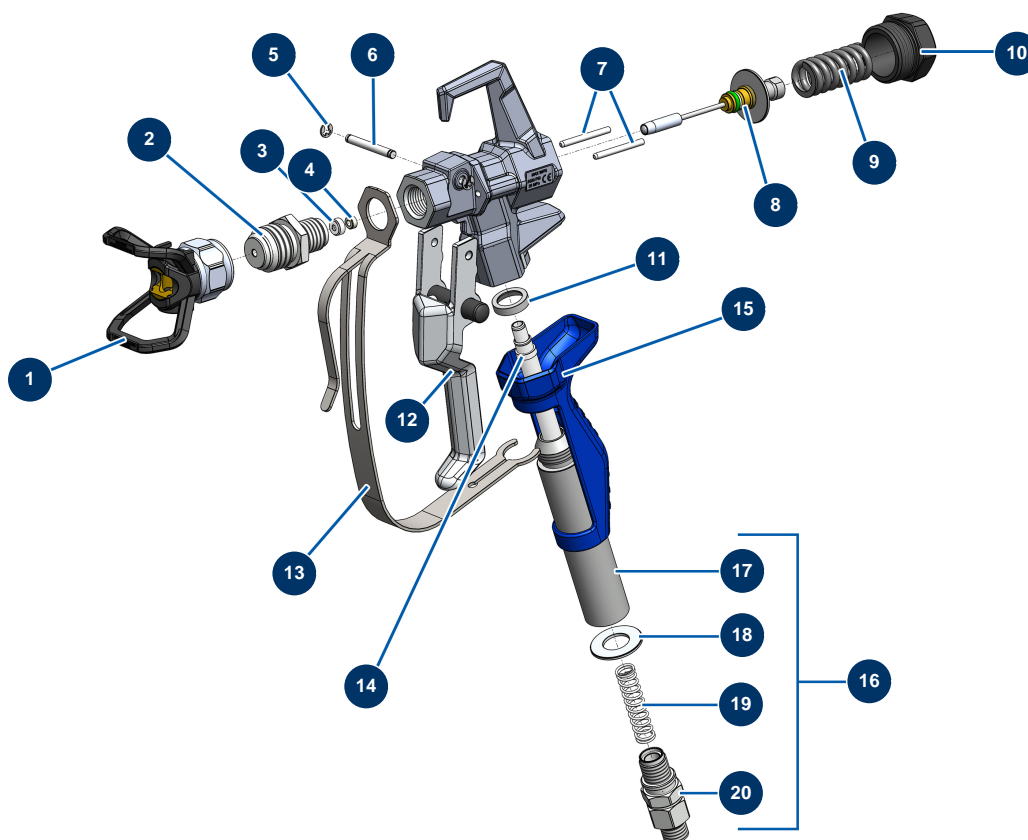

EUROSPRAY S airless piston pump - Spray-gun

Détails des pièces

Pos.	Référence	Désignation
1	51001	BST, BBP & BFF 7/8" tip guard
2	51036	PAINTSPRAY spray-gun 7/8" diffuser
3	51047	PAINTSPRAY, COATSPRAY spray-gun needle seat gasket
4	51046	PAINTSPRAY, COATSPRAY spray-gun needle seat
5	51043	PAINTSPRAY, COATSPRAY spray-gun trigger axis circlip
6	51042	PAINTSPRAY spray-gun trigger axis
7	51040	PAINTSPRAY spray-gun retraction pin
8	51033	PAINTSPRAY spray-gun needle repair kit
9	51034	PAINTSPRAY,COATSPRAY spray-gun needle return spring
10	51038	PAINTSPRAY, COATSPRAY spray-gun needle lock plug
11	51031	PAINTSPRAY spray-gun filter holder bearing gasket
12	51039	PAINTSPRAY spray-gun complete trigger
13	51032	PAINTSPRAY spray-gun trigger protection

Pos.	Référence	Désignation
14	51003	Spray-gun grip 50-mesh filter
15	51037	PAINTSPRAY spray-gun plastic handle
16	51048	Complete revolving coupling for PAINTSPRAY spray-gun
17	51035	PAINTSPRAY spray-gun filter holder
18	51045	PAINTSPRAY, COATSPRAY spray-gun revolving coupling gasket
19	51041	PAINTSPRAY spray-gun filter holding spring
20	51044	1/4" MBSP revolving coupling for PAINTSPRAY spray-gun