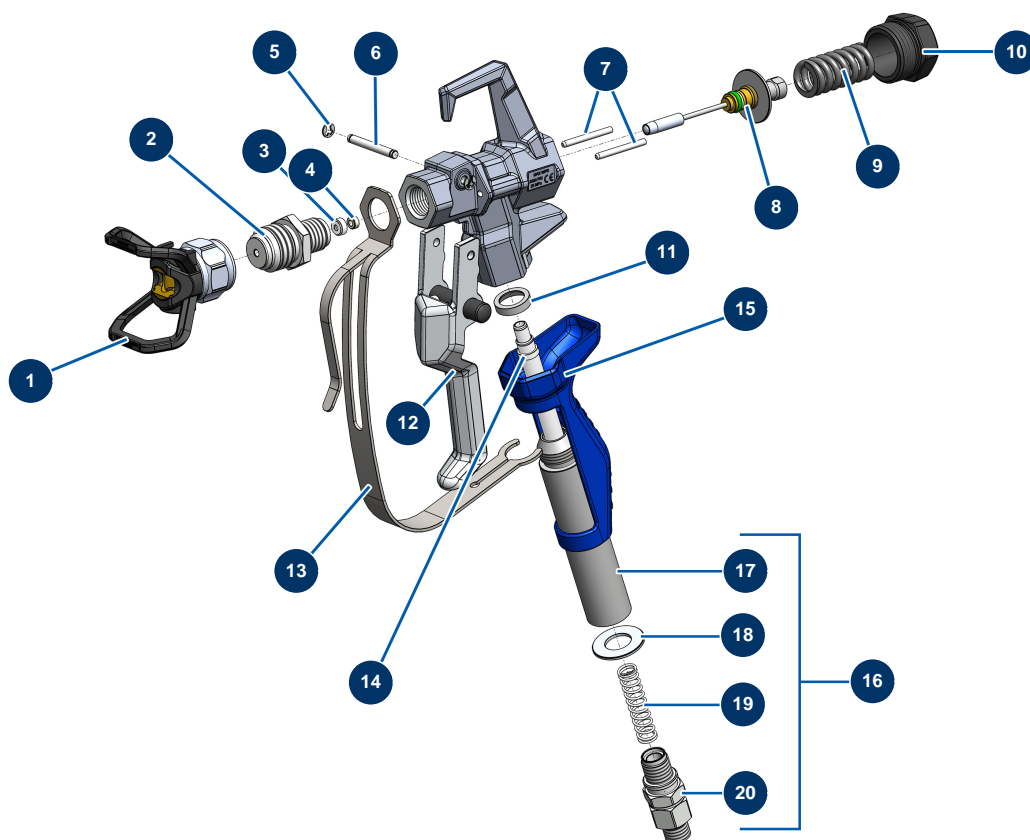

## EUROSPRAY S Mini airless piston pump - Spray-gun

### Détails des pièces

Pos.	Référence	Désignation
1	51001	BST, BBP & BFF 7/8" tip guard
2	51036	PAINTSPRAY spray-gun 7/8" diffuser
3	51047	PAINTSPRAY, COATSPRAY spray-gun needle seat gasket
4	51046	PAINTSPRAY, COATSPRAY spray-gun needle seat
5	51043	PAINTSPRAY, COATSPRAY spray-gun trigger axis circlip
6	51042	PAINTSPRAY spray-gun trigger axis
7	51040	PAINTSPRAY spray-gun retraction pin
8	51033	PAINTSPRAY spray-gun needle repair kit
9	51034	PAINTSPRAY, COATSPRAY spray-gun needle return spring
10	51038	PAINTSPRAY, COATSPRAY spray-gun needle lock plug
11	51031	PAINTSPRAY spray-gun filter holder bearing gasket
12	51039	PAINTSPRAY spray-gun complete trigger
13	51032	PAINTSPRAY spray-gun trigger protection

<b>Pos.</b>	<b>Référence</b>	<b>Désignation</b>
14	51003	Spray-gun grip 50-mesh filter
15	51037	PAINTSPRAY spray-gun plastic handle
16	51048	Complete revolving coupling for PAINTSPRAY spray-gun
17	51035	PAINTSPRAY spray-gun filter holder
18	51045	PAINTSPRAY, COATSPRAY spray-gun revolving coupling gasket
19	51041	PAINTSPRAY spray-gun filter holding spring
20	51044	1/4" MBSP revolving coupling for PAINTSPRAY spray-gun