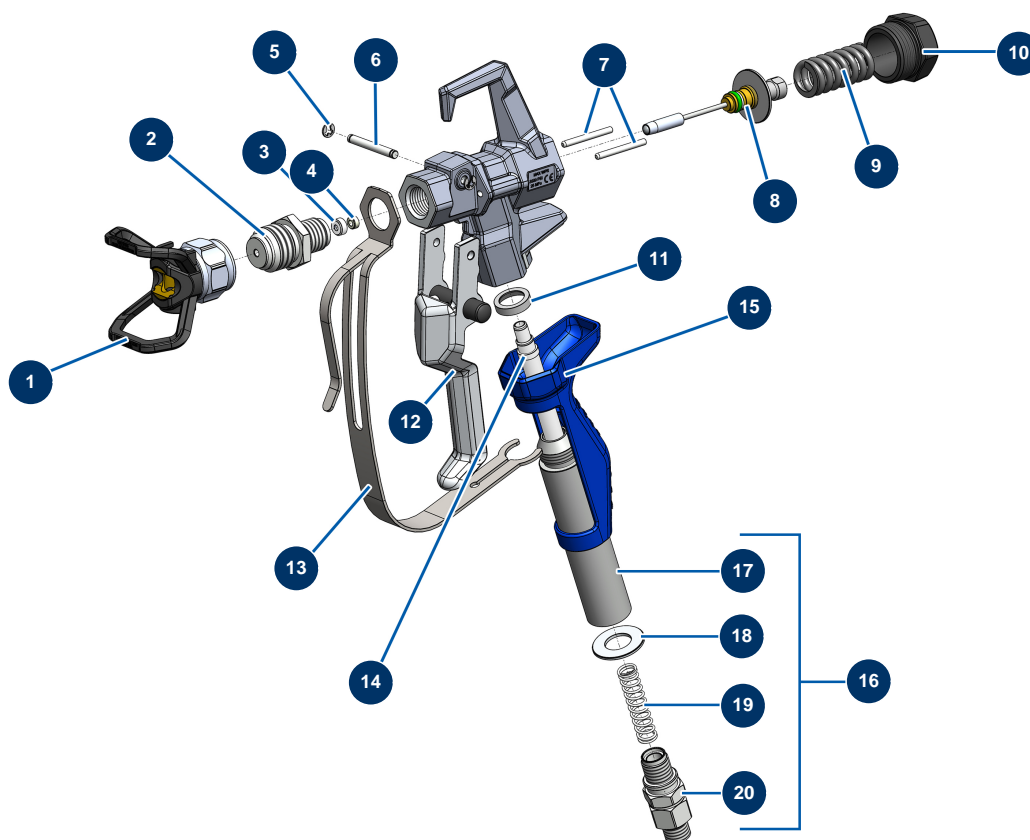

EUROSPRAY PULSE airless diaphragm pump - Spray-gun

Détails des pièces

Pos.	Référence	Désignation
1	51001	BST, BBP & BFF 7/8" tip guard
2	51036	PAINTSPRAY spray-gun 7/8" diffuser
3	51047	PAINTSPRAY, COATSPRAY spray-gun needle seat gasket
4	51046	PAINTSPRAY, COATSPRAY spray-gun needle seat
5	51043	PAINTSPRAY, COATSPRAY spray-gun trigger axis circlip
6	51042	PAINTSPRAY spray-gun trigger axis
7	51040	PAINTSPRAY spray-gun retraction pin
8	51033	PAINTSPRAY spray-gun needle repair kit
9	51034	PAINTSPRAY, COATSPRAY spray-gun needle return spring
10	51038	PAINTSPRAY, COATSPRAY spray-gun needle lock plug
11	51031	PAINTSPRAY spray-gun filter holder bearing gasket
12	51039	PAINTSPRAY spray-gun complete trigger
13	51032	PAINTSPRAY spray-gun trigger protection

Pos.	Référence	Désignation
14	51003	Spray-gun grip 50-mesh filter
15	51037	PAINTSPRAY spray-gun plastic handle
16	51048	Complete revolving coupling for PAINTSPRAY spray-gun
17	51035	PAINTSPRAY spray-gun filter holder
18	51045	PAINTSPRAY, COATSPRAY spray-gun revolving coupling gasket
19	51041	PAINTSPRAY spray-gun filter holding spring
20	51044	1/4" MBSP revolving coupling for PAINTSPRAY spray-gun