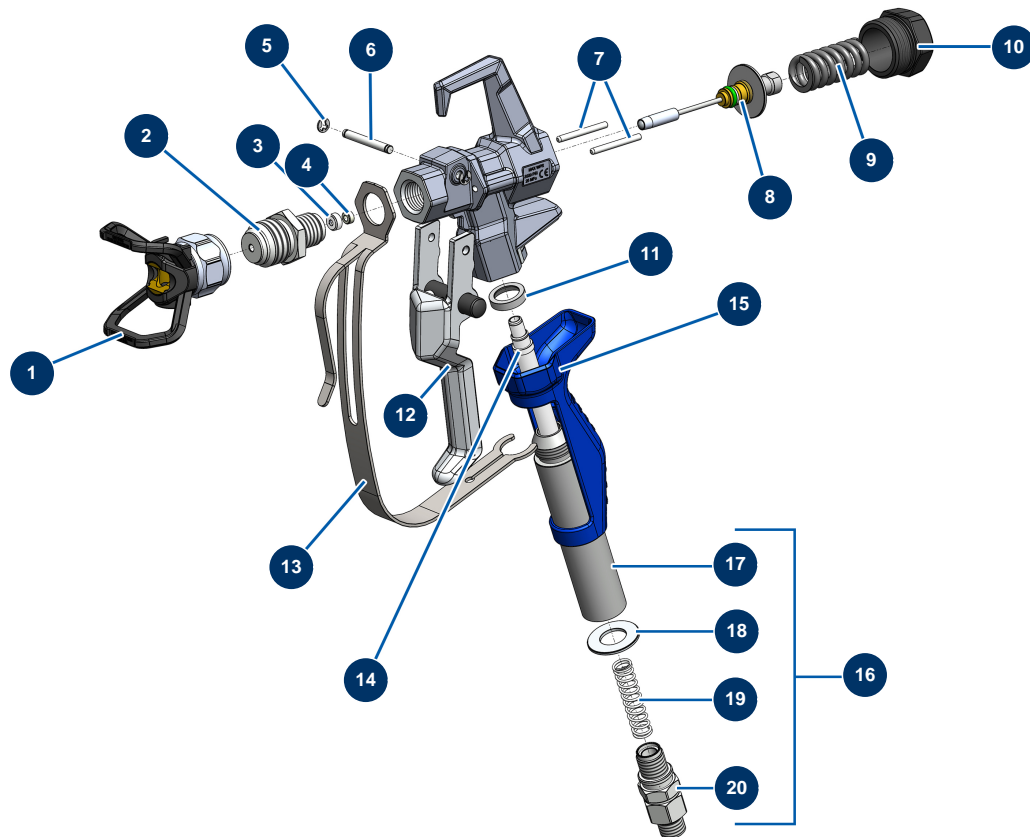

EUROSPRAY L airless piston pump - Spray-gun

Détails des pièces

Pos.	Référence	Désignation
1	51001	BST, BBP & BFF 7/8" tip guard
2	51036	PAINTSPRAY spray-gun 7/8" diffuser
3	51047	PAINTSPRAY, COATSPRAY spray-gun needle seat gasket
4	51046	PAINTSPRAY, COATSPRAY spray-gun needle seat
5	51043	PAINTSPRAY, COATSPRAY spray-gun trigger axis circlip
6	51042	PAINTSPRAY spray-gun trigger axis
7	51040	PAINTSPRAY spray-gun retraction pin
8	51033	PAINTSPRAY spray-gun needle repair kit
9	51034	PAINTSPRAY, COATSPRAY spray-gun needle return spring
10	51038	PAINTSPRAY, COATSPRAY spray-gun needle lock plug
11	51031	PAINTSPRAY spray-gun filter holder bearing gasket
12	51039	PAINTSPRAY spray-gun complete trigger
13	51032	PAINTSPRAY spray-gun trigger protection

Pos.	Référence	Désignation
14	51003	Spray-gun grip 50-mesh filter
15	51037	PAINTSPRAY spray-gun plastic handle
16	51048	Complete revolving coupling for PAINTSPRAY spray-gun
17	51035	PAINTSPRAY spray-gun filter holder
18	51045	PAINTSPRAY, COATSPRAY spray-gun revolving coupling gasket
19	51041	PAINTSPRAY spray-gun filter holding spring
20	51044	1/4" MBSP revolving coupling for PAINTSPRAY spray-gun