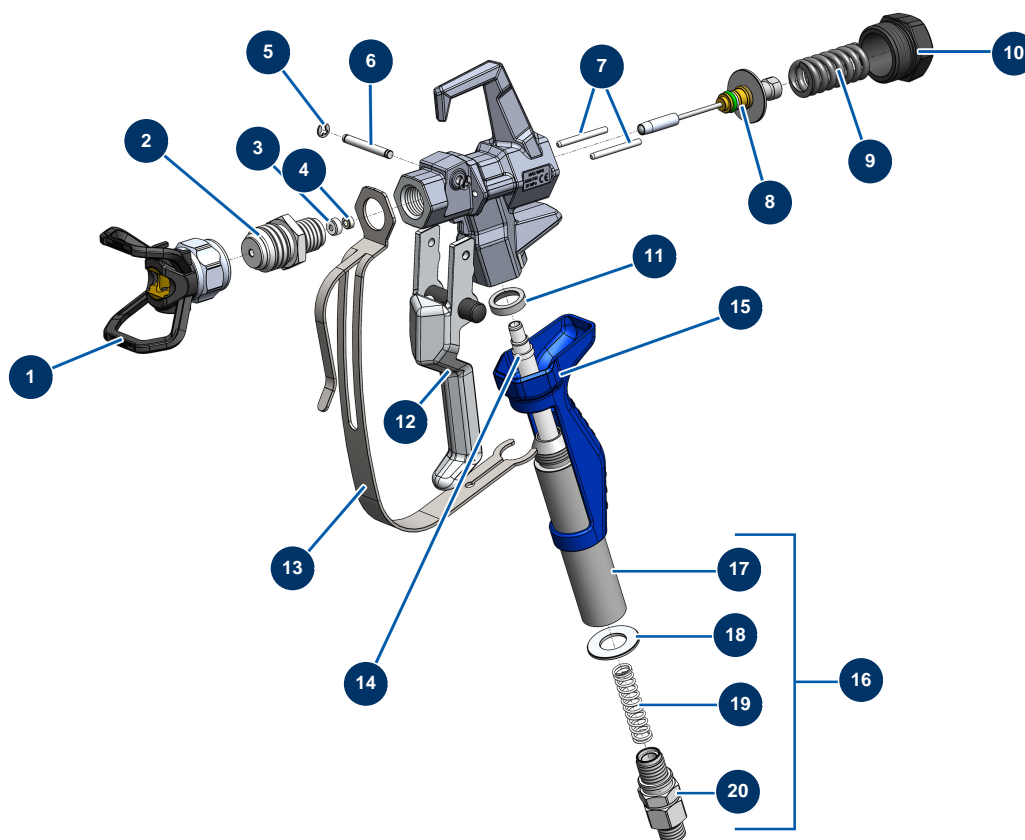

## EUROSPRAY XL airless piston pump - PAINTSPRAY Spray-gun

### Détails des pièces

Pos.	Référence	Désignation
1	51001	BST, BBP & BFF 7/8" tip guard
2	51036	PAINTSPRAY spray-gun 7/8" diffuser
3	51047	PAINTSPRAY, COATSPRAY spray-gun needle seat gasket
4	51046	PAINTSPRAY, COATSPRAY spray-gun needle seat
5	51043	PAINTSPRAY, COATSPRAY spray-gun trigger axis circlip
6	51042	PAINTSPRAY spray-gun trigger axis
7	51040	PAINTSPRAY spray-gun retraction pin
8	51033	PAINTSPRAY spray-gun needle repair kit
9	51034	PAINTSPRAY, COATSPRAY spray-gun needle return spring
10	51038	PAINTSPRAY, COATSPRAY spray-gun needle lock plug
11	51031	PAINTSPRAY spray-gun filter holder bearing gasket
12	51039	PAINTSPRAY spray-gun complete trigger
13	51032	PAINTSPRAY spray-gun trigger protection

Pos.	Référence	Désignation
14	51003	Spray-gun grip 50-mesh filter
15	51037	PAINTSPRAY spray-gun plastic handle
16	51048	Complete revolving coupling for PAINTSPRAY spray-gun
17	51035	PAINTSPRAY spray-gun filter holder
18	51045	PAINTSPRAY, COATSPRAY spray-gun revolving coupling gasket
19	51041	PAINTSPRAY spray-gun filter holding spring
20	51044	1/4" MBSP revolving coupling for PAINTSPRAY spray-gun