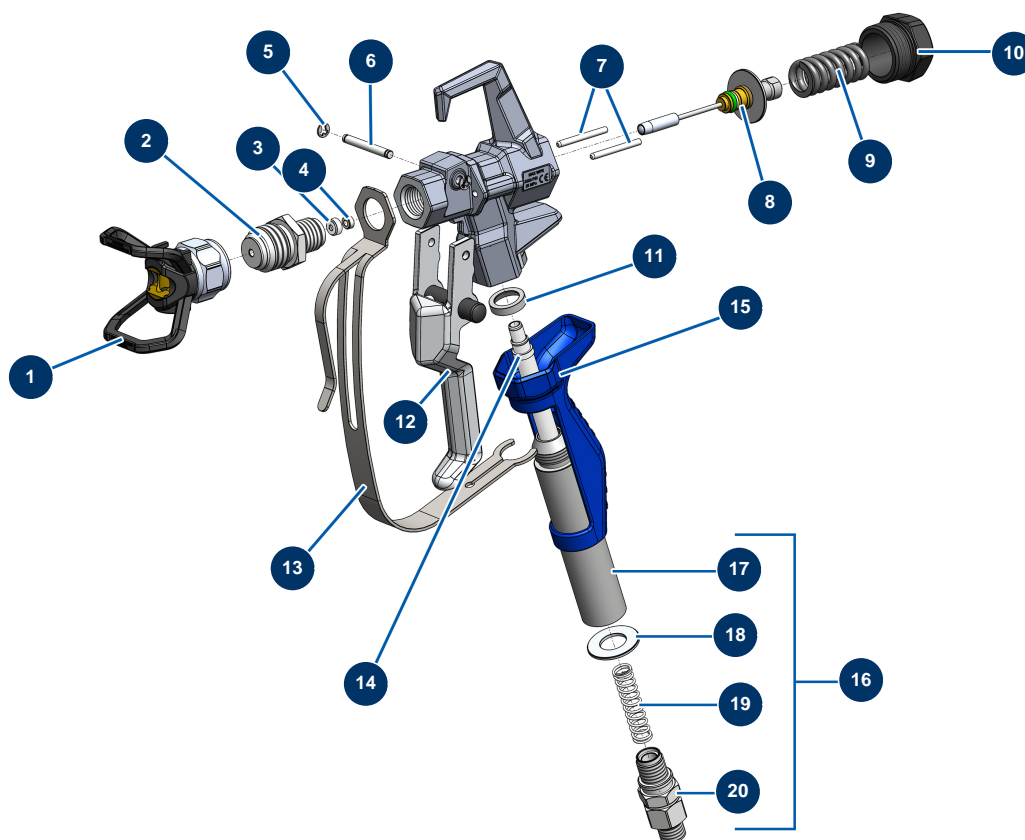

EUROSPRAY XL airless piston pump - PAINTSPRAY Spray-gun

Détails des pièces

Pos.	Référence	Désignation
1	51001	BST, BBP & BFF 7/8" tip guard
2	51036	PAINTSPRAY spray-gun 7/8" diffuser
3	51047	PAINTSPRAY, COATSPRAY spray-gun needle seat gasket
4	51046	PAINTSPRAY, COATSPRAY spray-gun needle seat
5	51043	PAINTSPRAY, COATSPRAY spray-gun trigger axis circlip
6	51042	PAINTSPRAY spray-gun trigger axis
7	51040	PAINTSPRAY spray-gun retraction pin
8	51033	PAINTSPRAY spray-gun needle repair kit
9	51034	PAINTSPRAY, COATSPRAY spray-gun needle return spring
10	51038	PAINTSPRAY, COATSPRAY spray-gun needle lock plug
11	51031	PAINTSPRAY spray-gun filter holder bearing gasket
12	51039	PAINTSPRAY spray-gun complete trigger
13	51032	PAINTSPRAY spray-gun trigger protection

Pos.	Référence	Désignation
14	51003	Spray-gun grip 50-mesh filter
15	51037	PAINTSPRAY spray-gun plastic handle
16	51048	Complete revolving coupling for PAINTSPRAY spray-gun
17	51035	PAINTSPRAY spray-gun filter holder
18	51045	PAINTSPRAY, COATSPRAY spray-gun revolving coupling gasket
19	51041	PAINTSPRAY spray-gun filter holding spring
20	51044	1/4" MBSP revolving coupling for PAINTSPRAY spray-gun