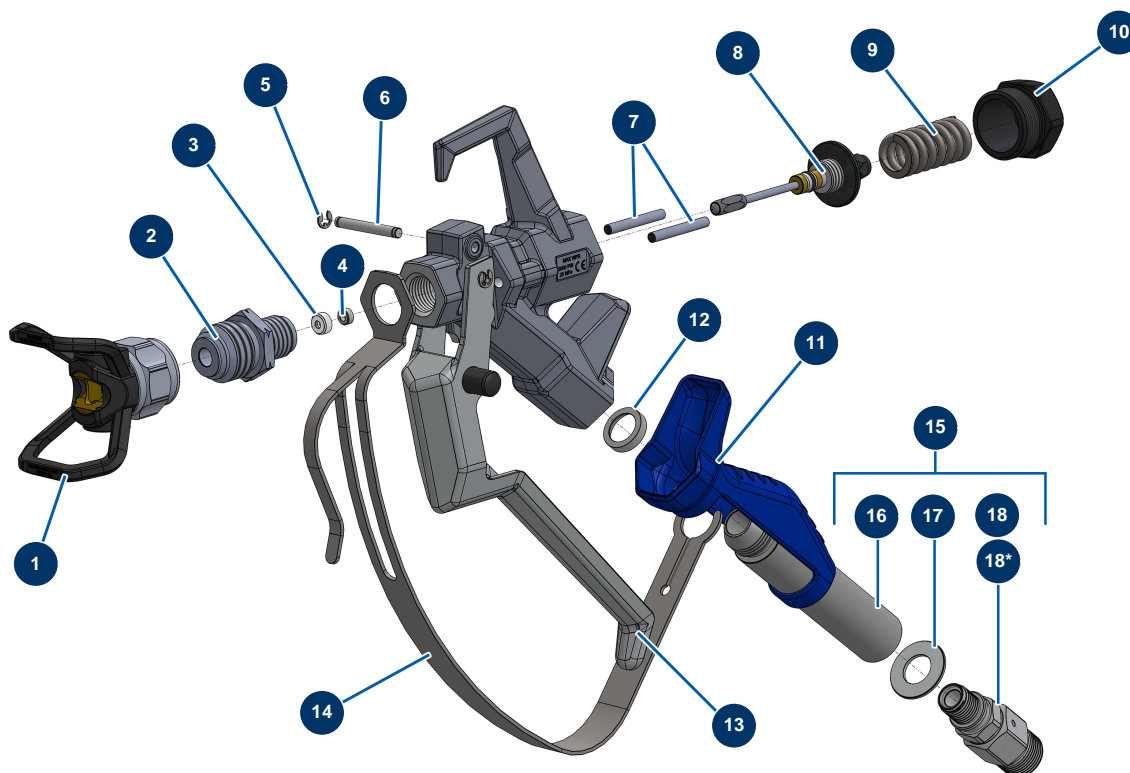

## EUROSPRAY XL airless piston pump - COATSPRAY Spray-gun

*\*Raccord renforcé optionnel / Optional reinforced connector*

### Détails des pièces

Pos.	Référence	Désignation
1	51001	BST, BBP & BFF 7/8" tip guard
2	51054	COATSPRAY spray-gun 7/8" diffuser
3	51047	PAINTSPRAY, COATSPRAY spray-gun needle seat gasket
4	51046	PAINTSPRAY, COATSPRAY spray-gun needle seat
5	51043	PAINTSPRAY, COATSPRAY spray-gun trigger axis circlip
6	51057	COATSPRAY spray-gun trigger axis
7	51055	COATSPRAY spray-gun retraction pin
8	51053	COATSPRAY spray-gun needle repair kit
9	51034	PAINTSPRAY, COATSPRAY spray-gun needle return spring
10	51038	PAINTSPRAY, COATSPRAY spray-gun needle lock plug
11	51037	PAINTSPRAY spray-gun plastic handle
12	51051	COATSPRAY spray-gun filter holder bearing gasket
13	51056	COATSPRAY spray-gun complete trigger

Pos.	Référence	Désignation
14	51052	COATSPRAY spray-gun trigger protection
15	51059	Complete revolving coupling for COATSPRAY spray-gun
16	51035	PAINTSPRAY spray-gun filter holder
17	51045	PAINTSPRAY, COATSPRAY spray-gun revolving coupling gasket
18	51058	1/2" MBSP revolving coupling for COATSPRAY spray-gun
18*	M07057	Reinforced turning connector for COATSPRAY spray-gun