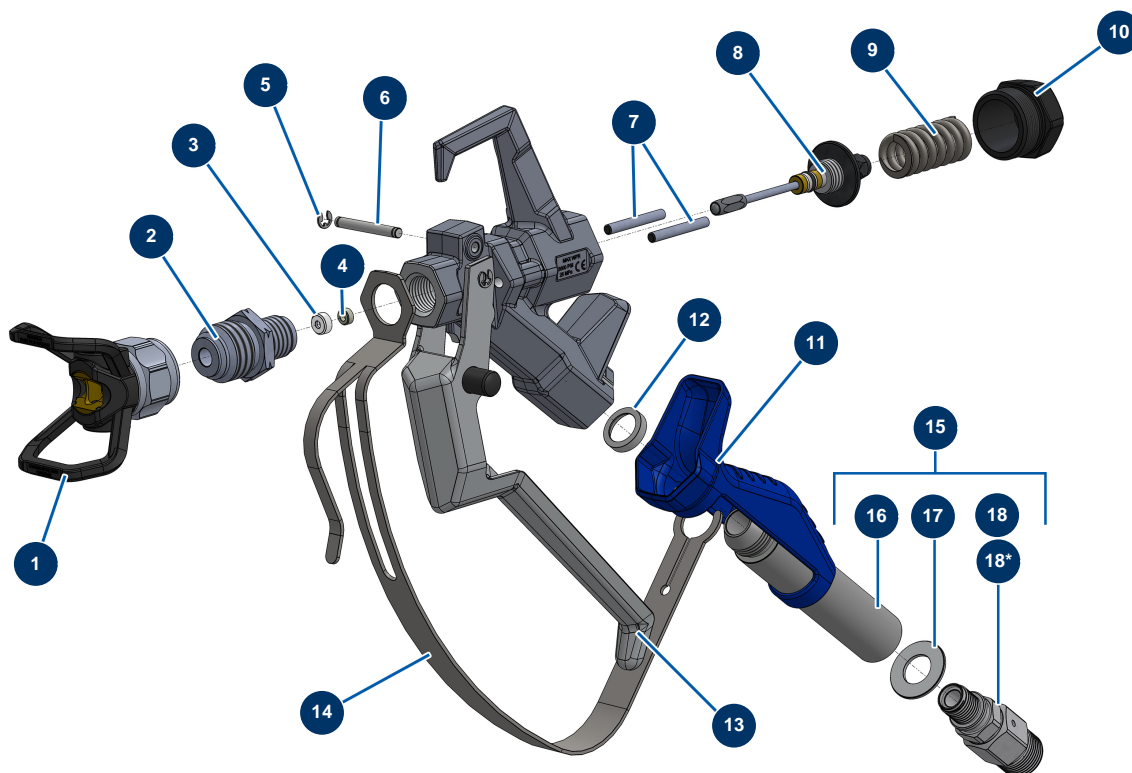

## EUROSPRAY XL airless piston pump - COATSPRAY Spray-gun

\*Raccord renforcé optionnel / Optional reinforced connector

### Détails des pièces

Pos.	Référence	Désignation
1	51001	BST, BBP & BFF 7/8" tip guard
2	51054	COATSPRAY spray-gun 7/8" diffuser
3	51047	PAINTSPRAY, COATSPRAY spray-gun needle seat gasket
4	51046	PAINTSPRAY, COATSPRAY spray-gun needle seat
5	51043	PAINTSPRAY, COATSPRAY spray-gun trigger axis circlip
6	51057	COATSPRAY spray-gun trigger axis
7	51055	COATSPRAY spray-gun retraction pin
8	51053	COATSPRAY spray-gun needle repair kit
9	51034	PAINTSPRAY, COATSPRAY spray-gun needle return spring
10	51038	PAINTSPRAY, COATSPRAY spray-gun needle lock plug
11	51037	PAINTSPRAY spray-gun plastic handle
12	51051	COATSPRAY spray-gun filter holder bearing gasket
13	51056	COATSPRAY spray-gun complete trigger

<b>Pos.</b>	<b>Référence</b>	<b>Désignation</b>
14	51052	COATSPRAY spray-gun trigger protection
15	51059	Complete revolving coupling for COATSPRAY spray-gun
16	51035	PAINTSPRAY spray-gun filter holder
17	51045	PAINTSPRAY, COATSPRAY spray-gun revolving coupling gasket
18	51058	1/2" MBSP revolving coupling for COATSPRAY spray-gun
18*	M07057	Reinforced turning connector for COATSPRAY spray-gun