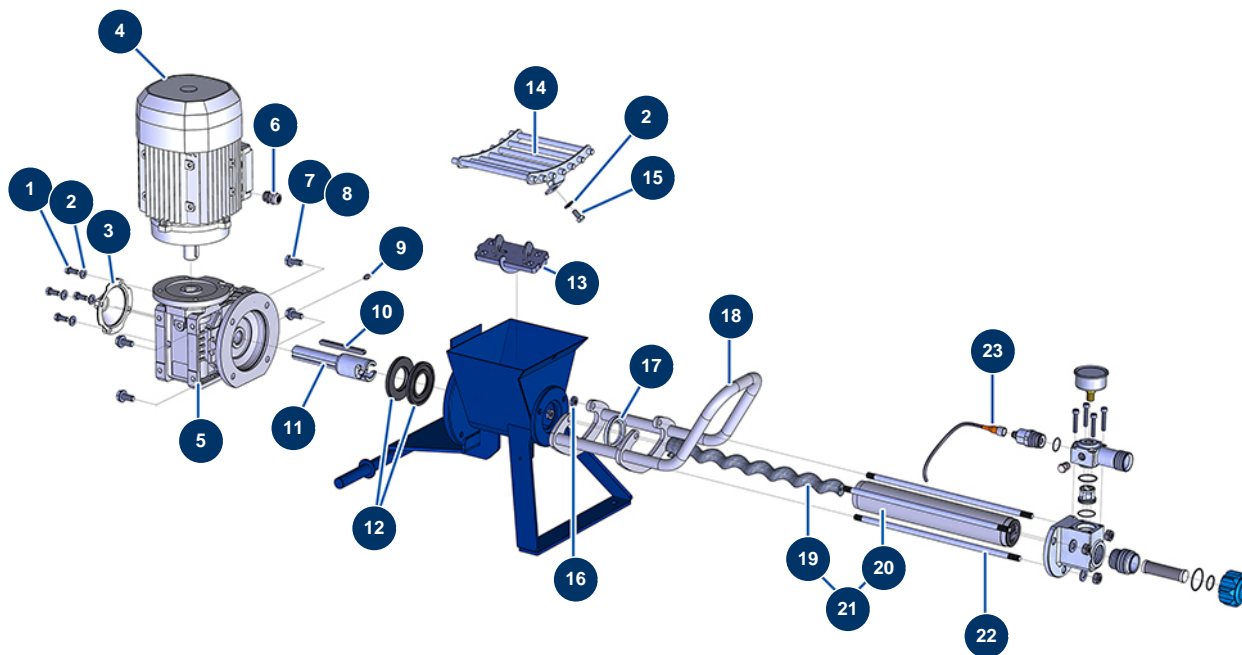

MINIJET 120 complete atomizer - COATSPRAY spray-gun - Transmission

Détails des pièces

Pos.	Référence	Désignation
1	30273	THEF 8 x 20 screw
2	80260	ø 8 inox medium washer
3	90287	14 P2 & 24 P gear reducer plastic cover
4	90189	Electric motor 2,2 kW - T90 - B14 - 1400 rpm - 400V
5	13458	Speed reducer 90° - T63 - R10 - B14/T90
6	30040	Nickel plated watertight cable gland of 11 CEM
7	30257	THEF 10 x 25 screw
8	80261	ø 10 inox medium washer
9	60012	M6 straight lubricator
10	90750	8 x 7 x 100 parallel key with round end for 24P et PT
11	M10646	Bayonet drive shaft for DROPPRO 14P
12	90726	Spi seal 40 x 80 x 7 for 14P
13	C23391	MINIJET 120 connecting rod from 2024

Pos.	Référence	Désignation
14	C22509	Removable grid for DROPPRO 14P & MINJET 120
15	30295	THEF 8 x 16 screw
16	13979	M10 flat inox nut
17	80492	14 P stator reduction ring
18	C22982	DROPPRO & MINIJET pump handle
19	MI7009107700	EUROPRO JET 2 chromed pump rotor with bayonet head
20	MI3f00529100	EUROPRO JET 2-80SH pump stator
21	30791	EUROPRO JET 2 pump rotor/stator kit
22	M10226	Fastening tie rod for JETPRO 80
23	12409	M12 straight female connector with 2m cable