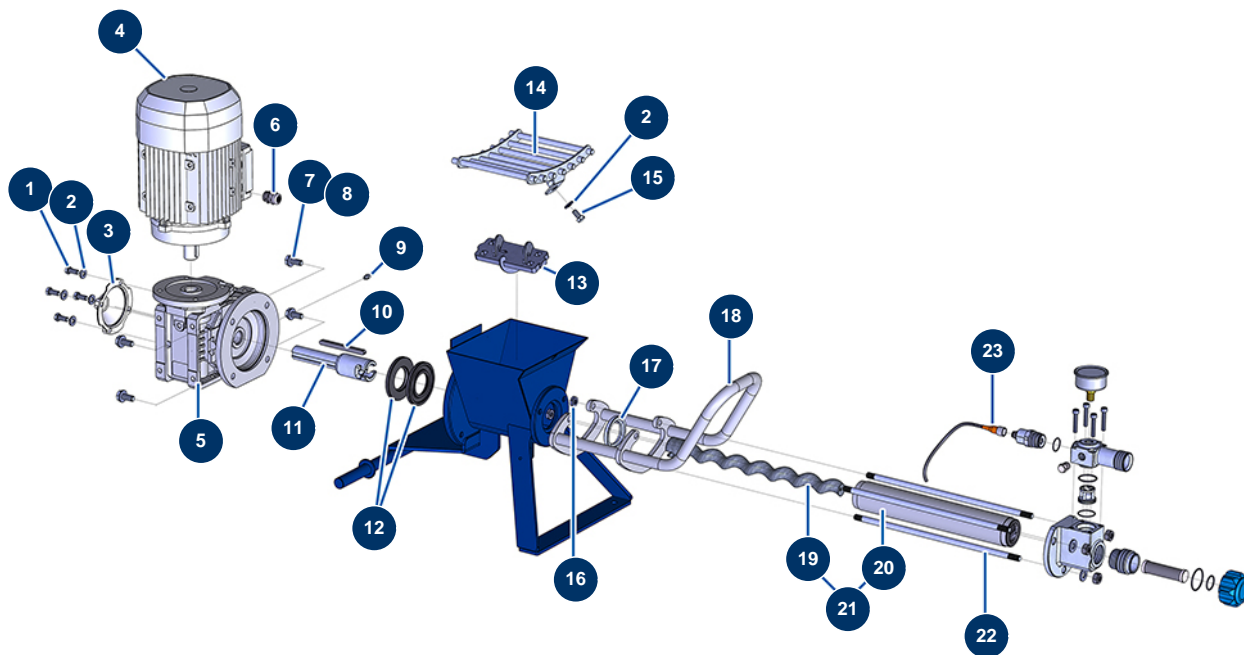

MINIJET 120 complete atomizer - COATSPRAY spray-gun - Transmission

Détails des pièces

Pos.	Référence	Désignation
1	30273	THEF 8 x 20 screw
2	80260	ø 8 inox medium washer
3	90287	14 P2 & 24 P gear reducer plastic cover
4	90189	Electric motor 2,2 kW - T90 - B14 - 1400 rpm - 400V
5	13458	Speed reducer 90° - T63 - R10 - B14/T90
6	30040	Nickel plated watertight cable gland of 11 CEM
7	30257	THEF 10 x 25 screw
8	80261	ø 10 inox medium washer
9	60012	M6 straight lubricator
10	90750	8 x 7 x 100 parallel key with round end for 24P et PT
11	M10646	Bayonet drive shaft for DROPPRO 14P
12	90726	Spi seal 40 x 80 x 7 for 14P
13	C23391	MINIJET 120 connecting rod from 2024

Pos.	Référence	Désignation
14	C22509	Removable grid for DROPPRO 14P & MINJET 120
15	30295	THEF 8 x 16 screw
16	13979	M10 flat inox nut
17	80492	14 P stator reduction ring
18	C22982	DROPPRO & MINIJET pump handle
19	MI7009107700	EUROPRO JET 2 chromed pump rotor with bayonet head
20	MI3f00529100	EUROPRO JET 2-80SH pump stator
21	30791	EUROPRO JET 2 pump rotor/stator kit
22	M10226	Fastening tie rod for JETPRO 80
23	12409	M12 straight female connector with 2m cable