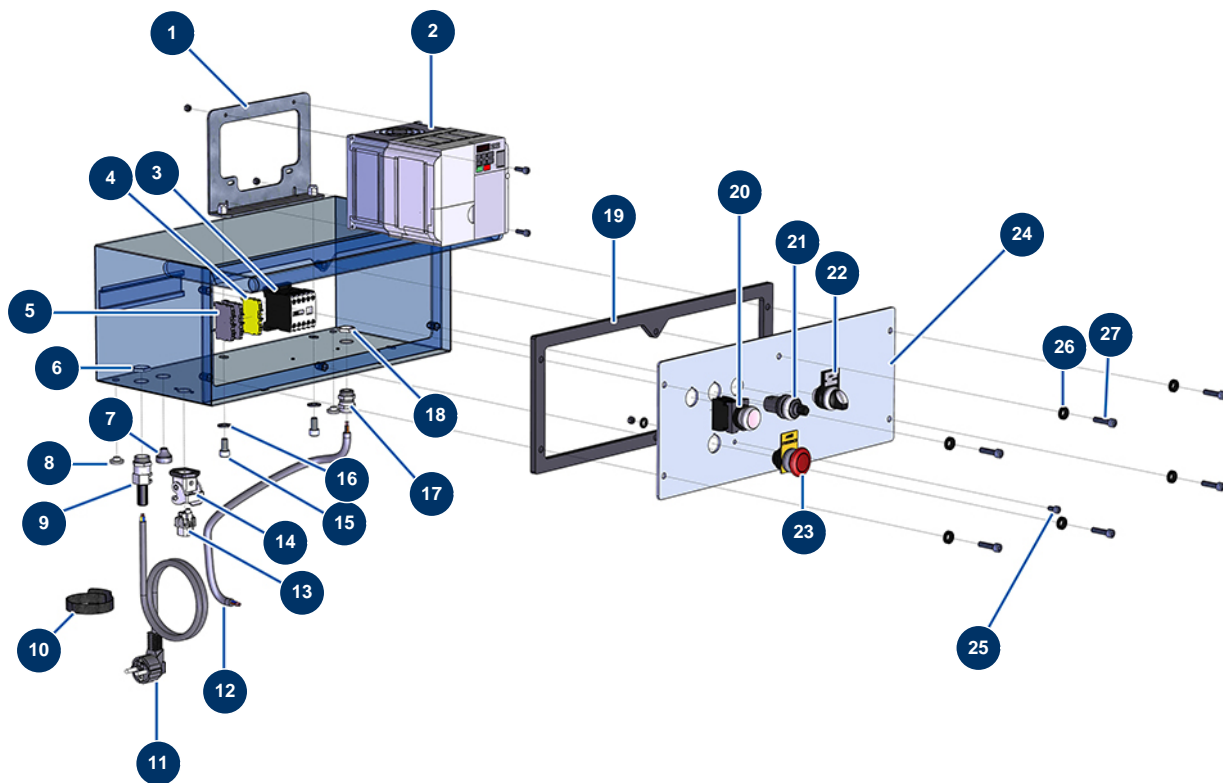

MINIJET 120 complete atomizer - COATSPRAY spray-gun - Electrical box

Détails des pièces

Pos.	Référence	Désignation
1	80472	14 P control support
2	13089	Inverter 230 V - 2.2 KW GA
3	30011	230 Volt coil switch for sprayer
4	30038	Yellow and green conductive block 6 mm ²
5	80467	Grey conductor block 4 mm ²
6	30060	11mm cable gland nut
7	11564	M 16 grey rubber cable gland
8	80397	Water exhaust cork for electrical box
9	80450	cable gland for 11mm supply cable
10	12411	Self-gripping collar 20 x 330 mm
11	90180	Supply cable with moulded plug 3G 1,5 mm ²
12	90606	Shielded cable 4 x 1,5 by the metre
13	11914	Female insert 4p + G

Pos.	Référence	Désignation
14	11915	Blowing machine insulating support 3 p + T - 1 lever
15	80668	10 x 20 cylindrical head screw
16	80260	∅ 8 inox medium washer
17	30040	Nickel plated watertight cable gland of 11 CEM
18	30333	Cable gland locknut of 11 CEM
19	90734	EUROPRO 14 P box gasket
20	30034	Complete ON button
21	80645	Spraying machine complete potentiometer from MARCH 2003
22	14180	MINIJET complete MANU-AUTO-REVERSE button
23	90038	Complete EMERGENCY STOP button ∅ 22
24	30272	14 P electrical box holder
25	90798	M6 x 10 cylindrical head screw - CP 60 cylindrical head screw
26	80573	Hollow washer ∅ 6
27	90996	6 x 20 inox cylindrical head screw