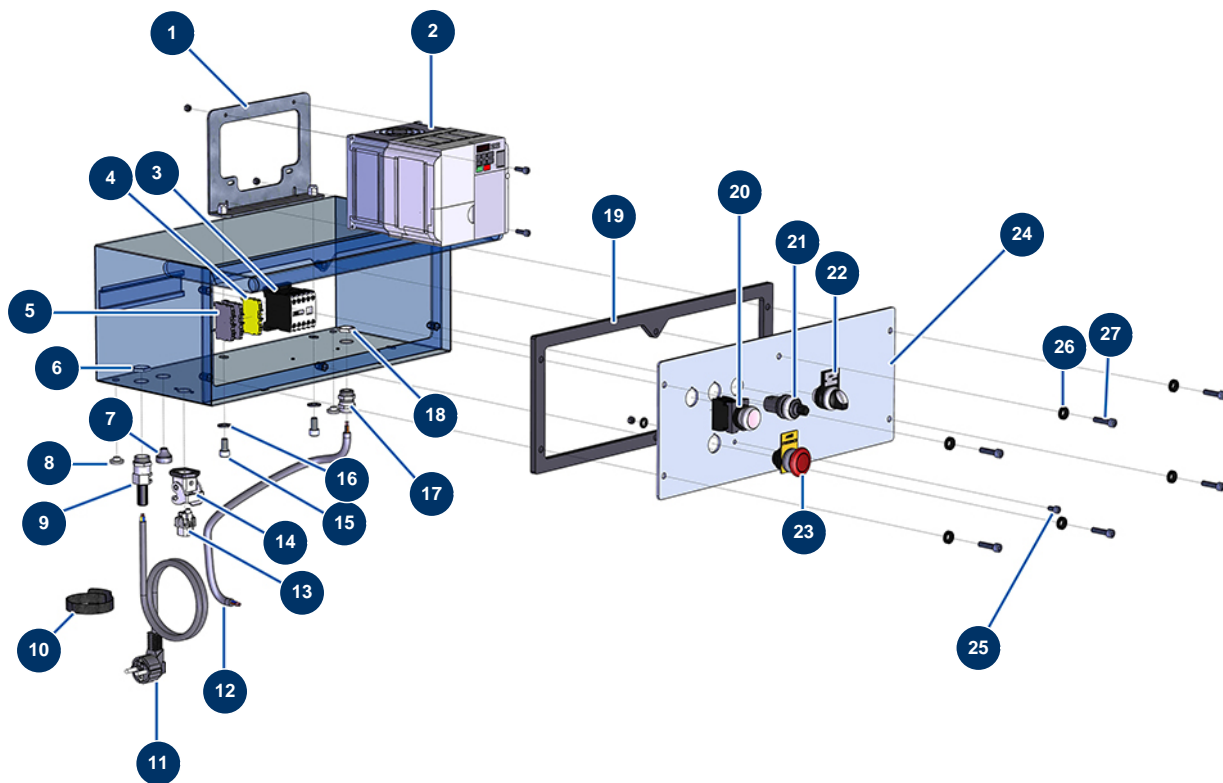

MINIJET 120 complete atomizer - COATSPRAY spray-gun - Electrical box

Détails des pièces

Pos.	Référence	Désignation
1	80472	14 P control support
2	13089	Inverter 230 V - 2.2 KW GA
3	30011	230 Volt coil switch for sprayer
4	30038	Yellow and green conductive block 6 mm ²
5	80467	Grey conductor block 4 mm ²
6	30060	11mm cable gland nut
7	11564	M 16 grey rubber cable gland
8	80397	Water exhaust cork for electrical box
9	80450	11mm cable gland for 11mm supply cable
10	12411	Self-gripping collar 20 x 330 mm
11	90180	Supply cable with moulded plug 3G 1,5 mm ²
12	90606	Shielded cable 4 x 1,5 by the metre
13	11914	Female insert 4p + G

Pos.	Référence	Désignation
14	11915	Blowing machine insulating support 3 p + T - 1 lever
15	80668	10 x 20 cylindrical head screw
16	80260	∅ 8 inox medium washer
17	30040	Nickel plated watertight cable gland of 11 CEM
18	30333	Cable gland locknut of 11 CEM
19	90734	EUROPRO 14 P box gasket
20	30034	Complete ON button
21	80645	Spraying machine complete potentiometer from MARCH 2003
22	14180	MINIJET complete MANU-AUTO-REVERSE button
23	90038	Complete EMERGENCY STOP button ∅ 22
24	30272	14 P electrical box holder
25	90798	M6 x 10 cylindrical head screw - CP 60 cylindrical head screw
26	80573	Hollow washer ∅ 6
27	90996	6 x 20 inox cylindrical head screw