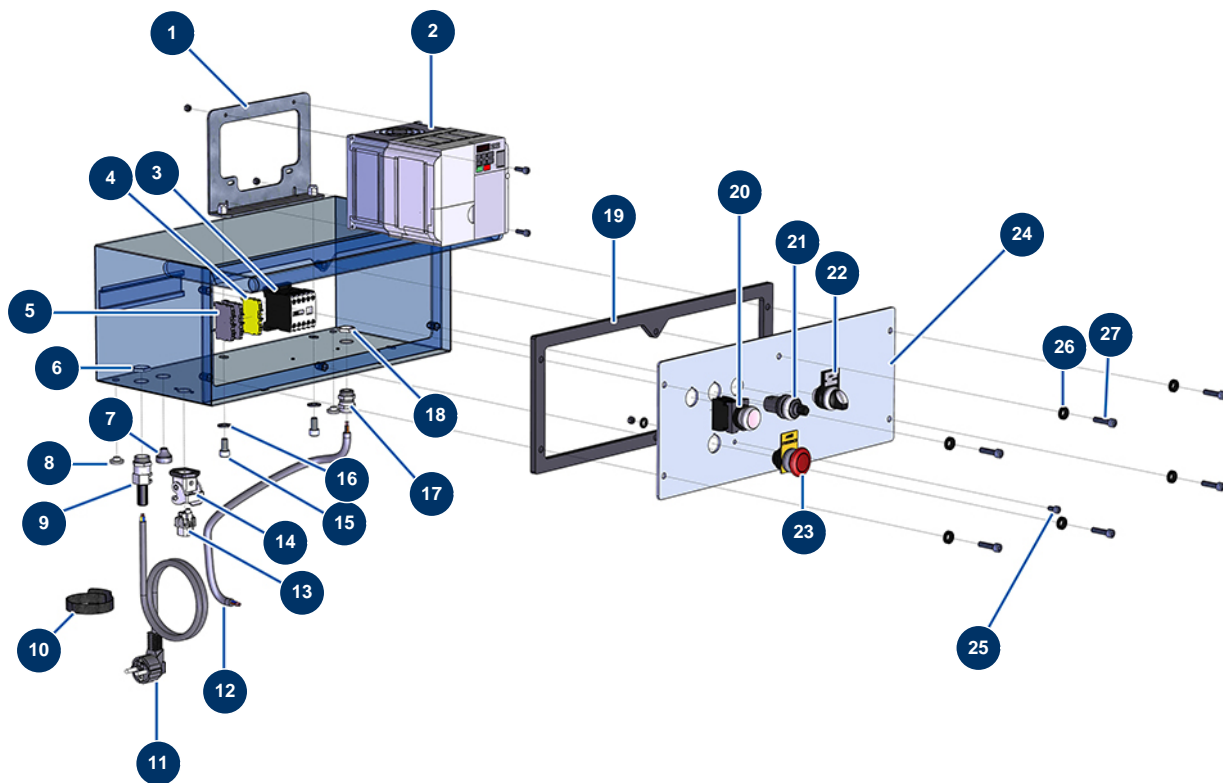

## MINIJET 120 complete atomizer - COATSPRAY spray-gun - Electrical box

### Détails des pièces

Pos.	Référence	Désignation
1	80472	14 P control support
2	13089	Inverter 230 V - 2.2 KW GA
3	30011	230 Volt coil switch for sprayer
4	30038	Yellow and green conductive block 6 mm <sup>2</sup>
5	80467	Grey conductor block 4 mm <sup>2</sup>
6	30060	11mm cable gland nut
7	11564	M 16 grey rubber cable gland
8	80397	Water exhaust cork for electrical box
9	80450	cable gland for 11mm supply cable
10	12411	Self-gripping collar 20 x 330 mm
11	90180	Supply cable with moulded plug 3G 1,5 mm <sup>2</sup>
12	90606	Shielded cable 4 x 1,5 by the metre
13	11914	Female insert 4p + G

Pos.	Référence	Désignation
14	11915	Blowing machine insulating support 3 p + T - 1 lever
15	80668	10 x 20 cylindrical head screw
16	80260	ø 8 inox medium washer
17	30040	Nickel plated watertight cable gland of 11 CEM
18	30333	Cable gland locknut of 11 CEM
19	90734	EUROPRO 14 P box gasket
20	30034	Complete ON button
21	80645	Spraying machine complete potentiometer from MARCH 2003
22	14180	MINIJET complete MANU-AUTO-REVERSE button
23	90038	Complete EMERGENCY STOP button Ø 22
24	30272	14 P electrical box holder
25	90798	M6 x 10 cylindrical head screw - CP 60 cylindrical head screw
26	80573	Hollow washer Ø 6
27	90996	6 x 20 inox cylindrical head screw