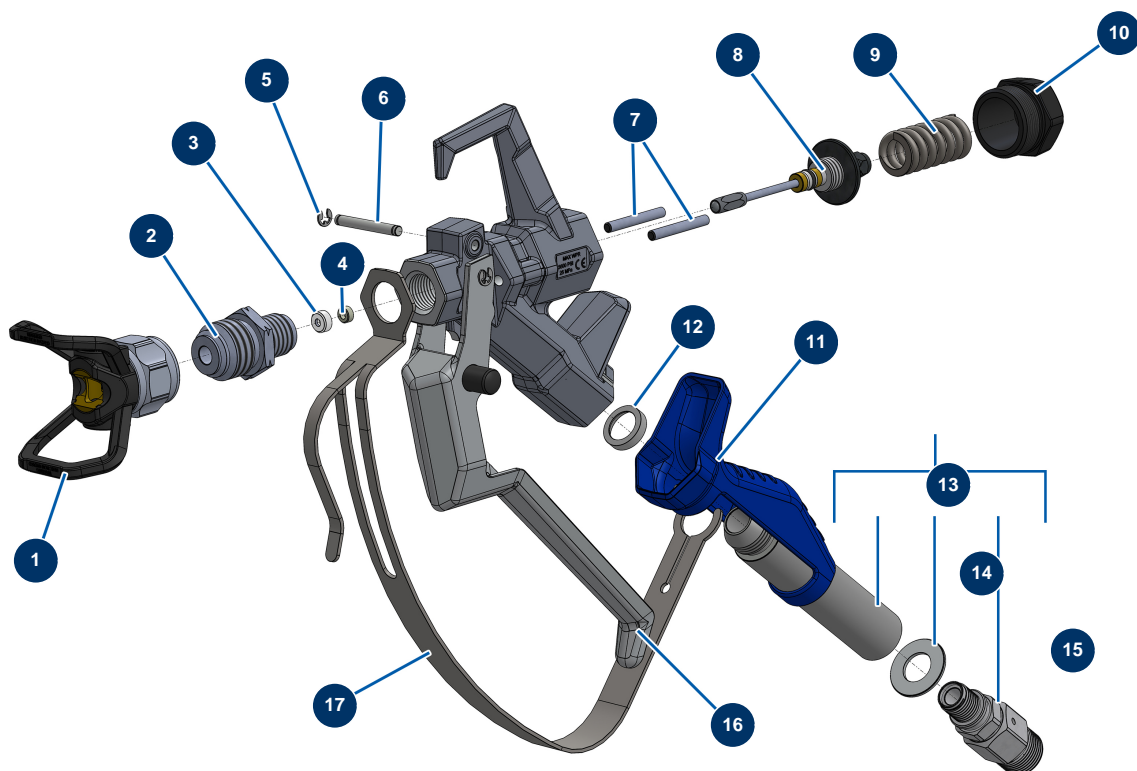

MINIJET 120 complete atomizer - COATSPRAY spray-gun - Spray-gun

*Raccord renforcé optionnel / Optional reinforced connector

Détails des pièces

Pos.	Référence	Désignation
1	51001	BST, BBP & BFF 7/8" tip guard
2	51054	COATSPRAY spray-gun 7/8" diffuser
3	51047	PAINTSPRAY, COATSPRAY spray-gun needle seat gasket
4	51046	PAINTSPRAY, COATSPRAY spray-gun needle seat
5	51043	PAINTSPRAY, COATSPRAY spray-gun trigger axis circlip
6	51057	COATSPRAY spray-gun trigger axis
7	51055	COATSPRAY spray-gun retraction pin
8	51053	COATSPRAY spray-gun needle repair kit
9	51034	PAINTSPRAY, COATSPRAY spray-gun needle return spring
10	51038	PAINTSPRAY, COATSPRAY spray-gun needle lock plug
11	51037	PAINTSPRAY spray-gun plastic handle
12	51051	COATSPRAY spray-gun filter holder bearing gasket
13	51035	PAINTSPRAY spray-gun filter holder

Pos.	Référence	Désignation
14	51045	PAINTSPRAY, COATSPRAY spray-gun revolving coupling gasket
15	51058	1/2" MBSP revolving coupling for COATSPRAY spray-gun
16	51056	COATSPRAY spray-gun complete trigger
17	51052	COATSPRAY spray-gun trigger protection