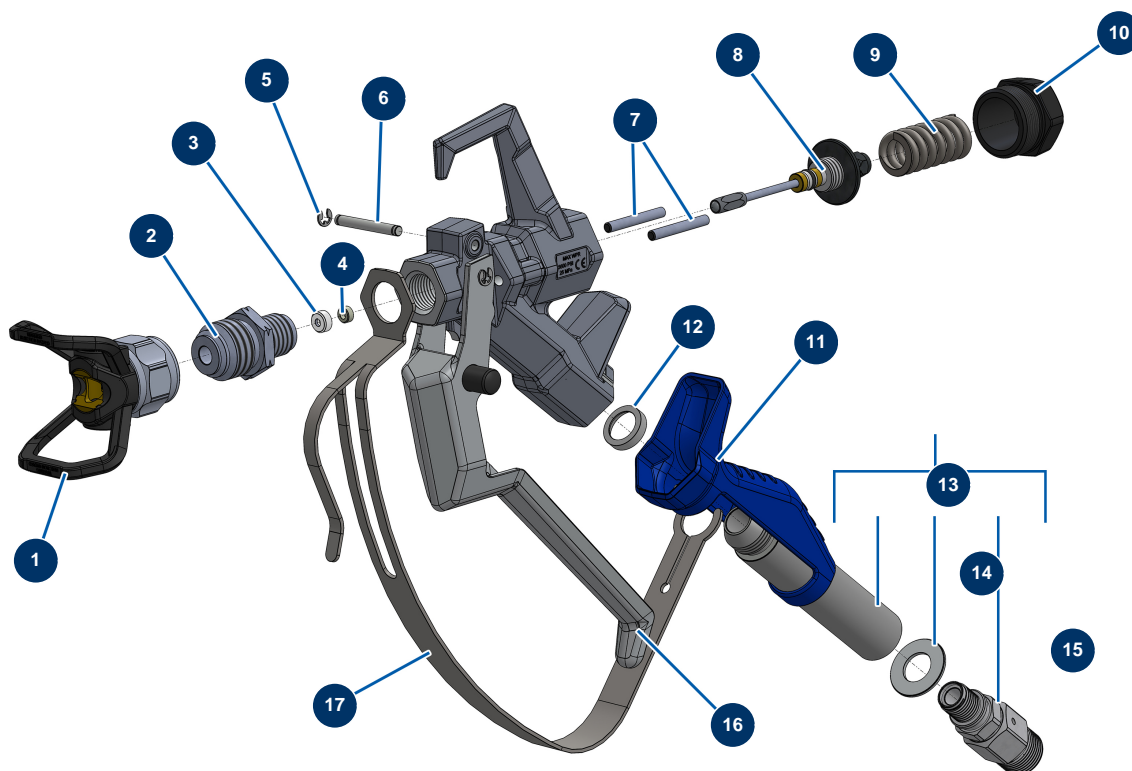

## MINIJET 120 complete atomizer - COATSPRAY spray-gun - Spray-gun

*\*Raccord renforcé optionnel / Optional reinforced connector*

### Détails des pièces

Pos.	Référence	Désignation
1	51001	BST, BBP & BFF 7/8" tip guard
2	51054	COATSPRAY spray-gun 7/8" diffuser
3	51047	PAINTSPRAY, COATSPRAY spray-gun needle seat gasket
4	51046	PAINTSPRAY, COATSPRAY spray-gun needle seat
5	51043	PAINTSPRAY, COATSPRAY spray-gun trigger axis circlip
6	51057	COATSPRAY spray-gun trigger axis
7	51055	COATSPRAY spray-gun retraction pin
8	51053	COATSPRAY spray-gun needle repair kit
9	51034	PAINTSPRAY, COATSPRAY spray-gun needle return spring
10	51038	PAINTSPRAY, COATSPRAY spray-gun needle lock plug
11	51037	PAINTSPRAY spray-gun plastic handle
12	51051	COATSPRAY spray-gun filter holder bearing gasket
13	51035	PAINTSPRAY spray-gun filter holder

Pos.	Référence	Désignation
14	51045	PAINTSPRAY, COATSPRAY spray-gun revolving coupling gasket
15	51058	1/2" MBSP revolving coupling for COATSPRAY spray-gun
16	51056	COATSPRAY spray-gun complete trigger
17	51052	COATSPRAY spray-gun trigger protection