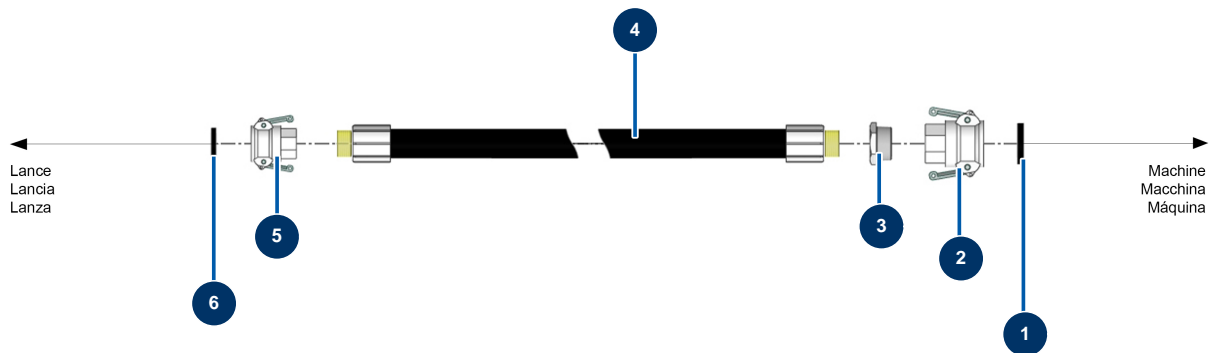

COMPACT-PRO 50 liquid screed machine - Hose

Détails des pièces

Pos.	Référence	Désignation
1	70015	1"1/4 cam coupler gasket
2	70006	1"1/4 camlock alu coupling, inner threaded 1"1/4 for 24P
3	80157	1"1/4 MaleC x 1" FemaleD low-pressure reduction
4	10268	Spray hose 25 x 37 by the metre
5	70007	1" camlock alu coupling, inner threaded 1" for 6, 8, 14 & 24P
6	70014	1" cam coupler gasket