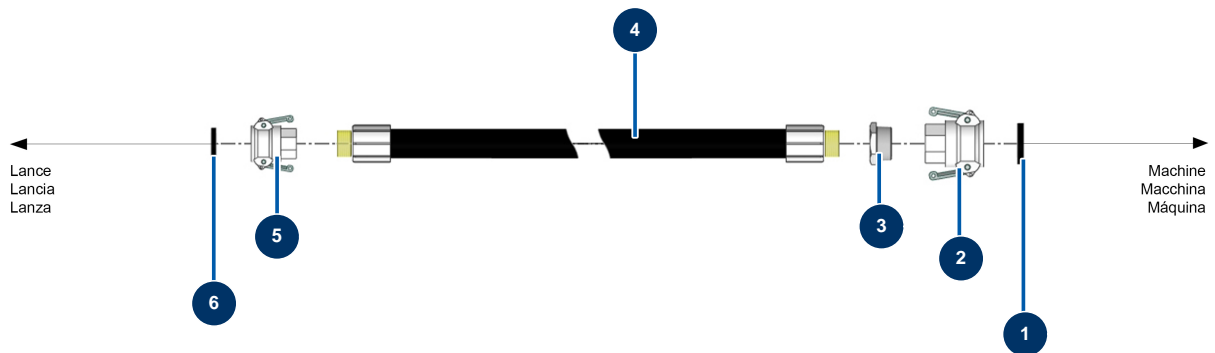

COMPACT-PRO 50 liquid screed machine - Hose

Détails des pièces

Pos.	Référence	Désignation
1	70015	1"1/4 cam coupler gasket
2	70006	1"1/4 camlock alu coupling, inner threaded 1"1/4 for 24P
3	80157	1"1/4 MaleC x 1" FemaleD low-pressure reduction
4	10268	Spray hose 25 x 37 by the metre
5	70007	1" camlock alu coupling, inner threaded 1" for 6, 8, 14 & 24P
6	70014	1" cam coupler gasket