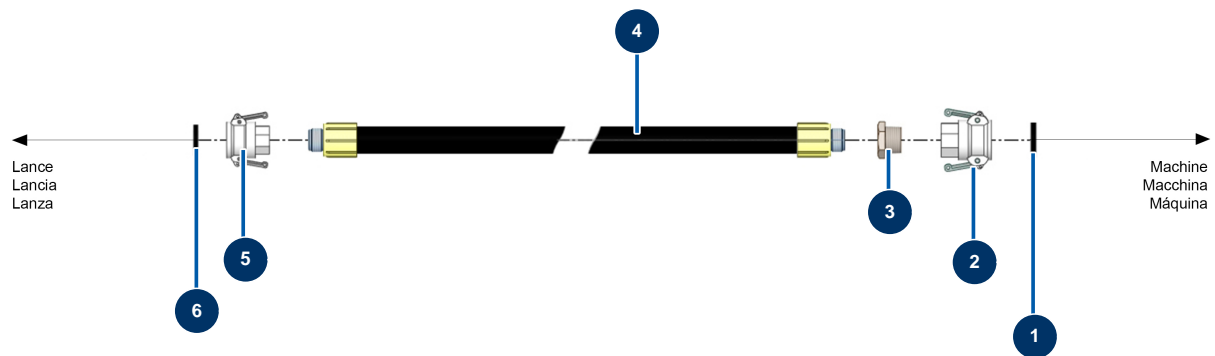

## POLYMAIR 6 HVLP spraying system - Hose

### Détails des pièces

Pos.	Référence	Désignation
1	70013	3/4" cam coupler gasket
2	70001	3/4" camlock alu coupling, inner threaded 3/4" for 4 & 6P
3	90789	1" MaleC x 3/4 FemaleD low-pressure reduction
4	10267	4
5	70007	1" camlock alu coupling, inner threaded 1" for 6, 8, 14 & 24P
6	70014	1" cam coupler gasket