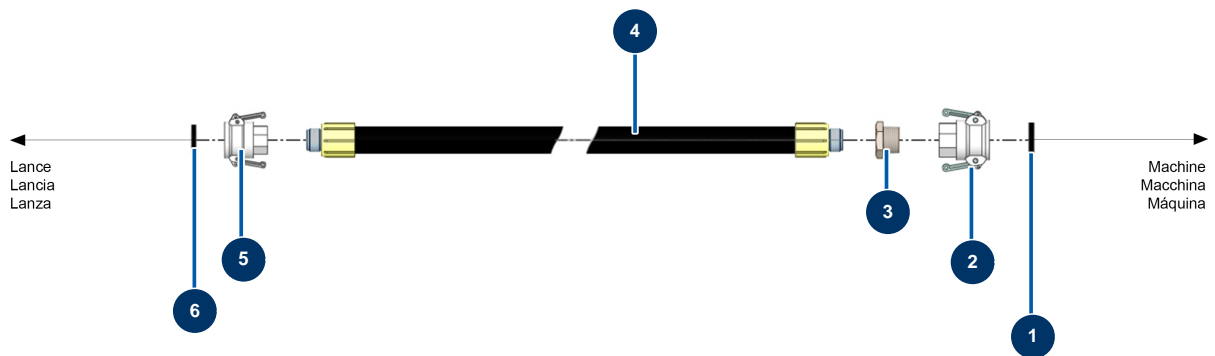

POLYMAIR 6 HVLP spraying system - Hose

Détails des pièces

Pos.	Référence	Désignation
1	70013	3/4" cam coupler gasket
2	70001	3/4" camlock alu coupling, inner threaded 3/4" for 4 & 6P
3	90789	1" MaleC x 3/4 FemaleD low-pressure reduction
4	10267	4
5	70007	1" camlock alu coupling, inner threaded 1" for 6, 8, 14 & 24P
6	70014	1" cam coupler gasket