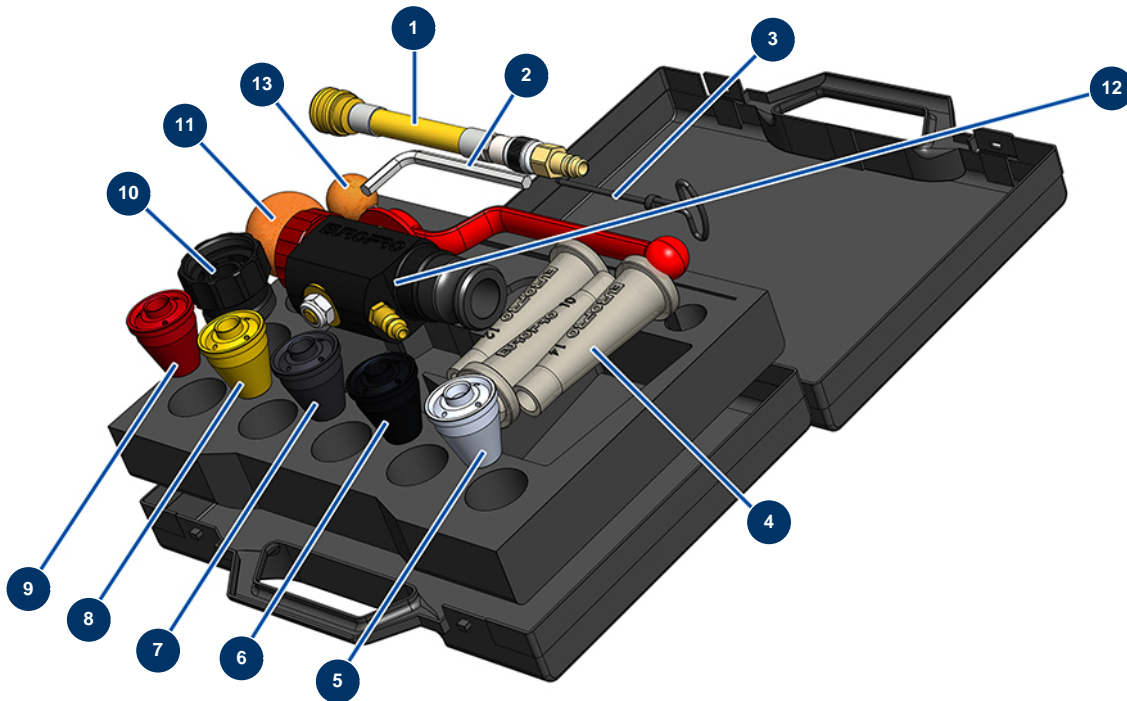

Carry case for E.W.I. ABS spray lance - General view

Détails des pièces

Pos.	Référence	Désignation
1	11414	Air regulation kit for COMPACT-PRO 30 spray lance
2	101013	7mm Allen key
3	90605	Tube brush
4	11759	Set of grouting nozzles Ø 10, 12, 14
5	10050	Grey nozzle Ø 10mm
6	10048	Black nozzle Ø 8mm
7	10047	Anthracite nozzle Ø 7mm
8	10046	Yellow nozzle Ø 6mm
9	10045	Red nozzle Ø 5mm
10	M10062	Exhaust air ring
11	90566	Cleaning ball Ø 50
12	12270	8, 14 and 24P ABS spray lance
13	20005	Cleaning ball ø 30