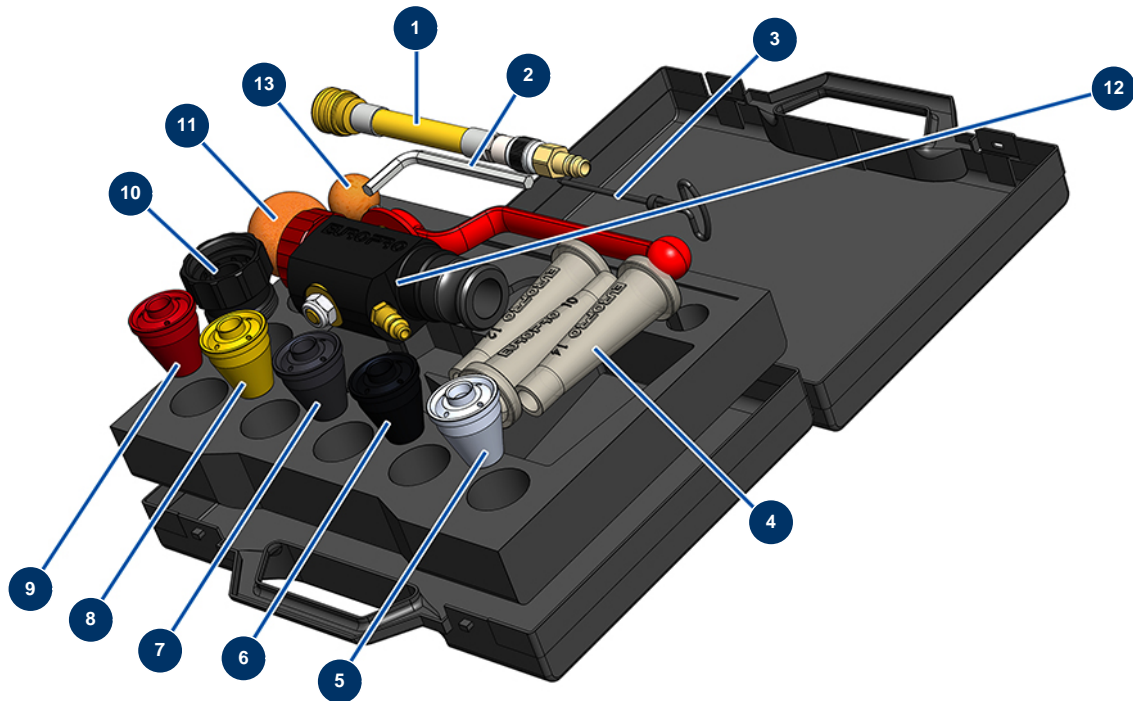

Carry case for E.W.I. ABS spray lance - General view

Détails des pièces

Pos.	Référence	Désignation
1	11414	Air regulation kit for COMPACT-PRO 30 spray lance
2	101013	7mm Allen key
3	90605	Tube brush
4	11759	Set of grouting nozzles Ø 10, 12, 14
5	10050	Grey nozzle Ø 10mm
6	10048	Black nozzle Ø 8mm
7	10047	Anthracite nozzle Ø 7mm
8	10046	Yellow nozzle Ø 6mm
9	10045	Red nozzle Ø 5mm
10	M10062	Exhaust air ring
11	90566	Cleaning ball Ø 50
12	12270	8, 14 and 24P ABS spray lance
13	20005	Cleaning ball ø 30