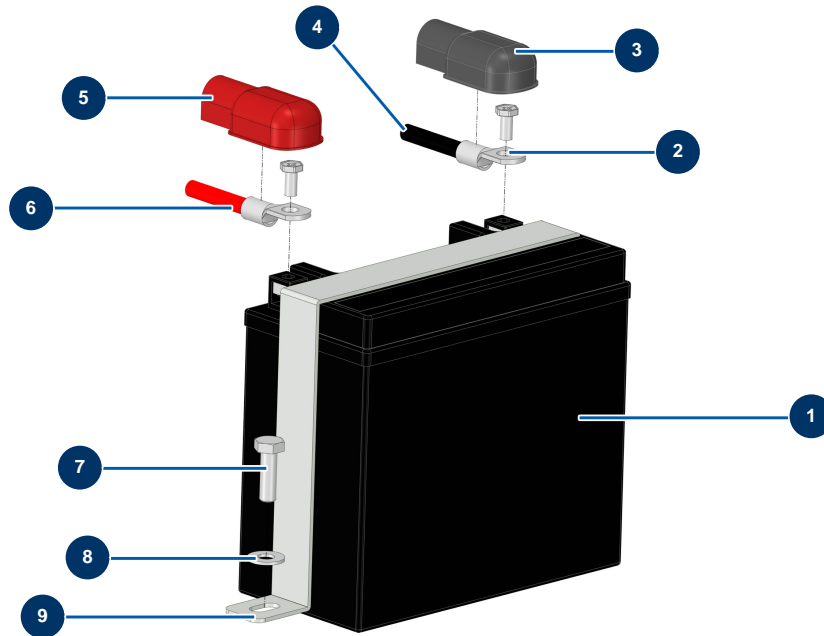

HYDROLINE L airless self-propelled marking machine - 2 spray-guns - Battery

Détails des pièces

Pos.	Référence	Désignation
1	14437	Diesel HP washer, E100 TH battery
2	14899	
3	14556	Battery terminal black protection
4	14900	16 mm ² black battery cable by the metre
5	14557	Battery terminal red protection
6	15233	16 mm ² red battery cable by the metre
7	11544	THEF 8 x 25 screw
8	80260	∅ 8 inox medium washer
9	C22813C	