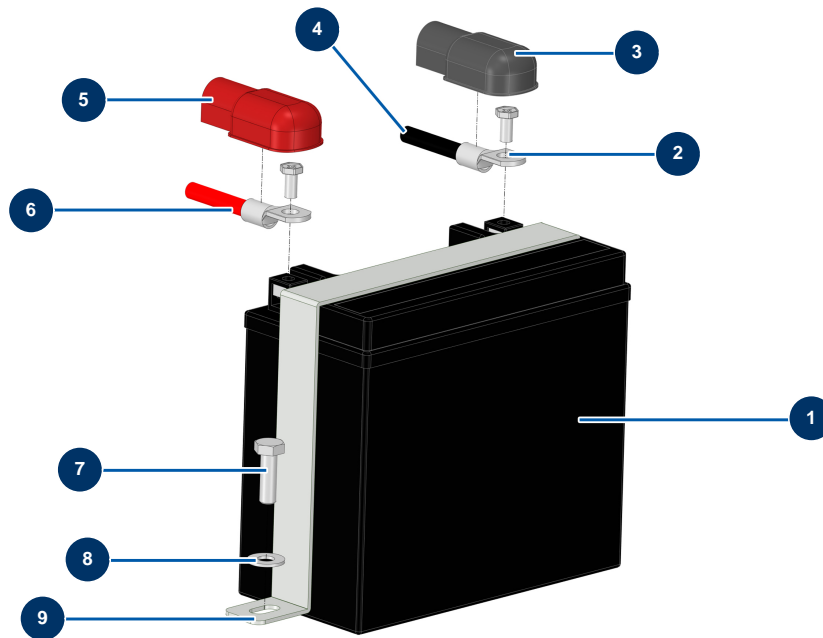

HYDROLINE L airless self-propelled marking machine - 2 spray-guns - Battery

Détails des pièces

Pos.	Référence	Désignation
1	14437	Diesel HP washer, E100 TH battery
2	14899	
3	14556	Battery terminal black protection
4	14900	16 mm ² black battery cable by the metre
5	14557	Battery terminal red protection
6	15233	16 mm ² red battery cable by the metre
7	11544	THEF 8 x 25 screw
8	80260	∅ 8 inox medium washer
9	C22813	9