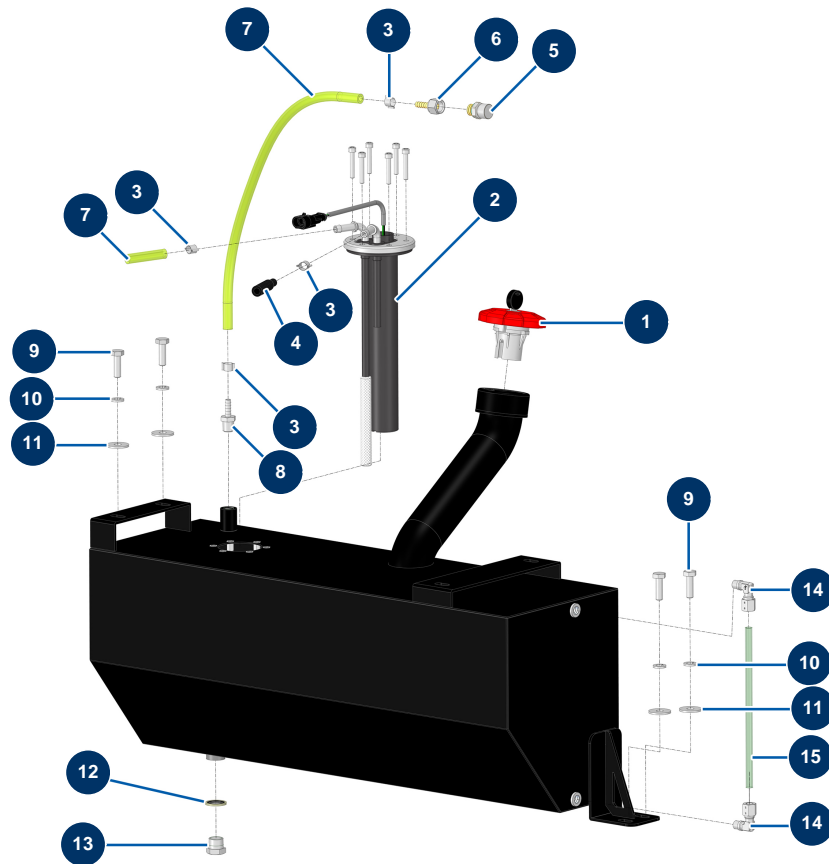

## X-PRO D60 V2 spraying machine - Fuel tank

### Détails des pièces

Pos.	Référence	Désignation
1	13107	Red diesel tank cap with key - C.P 60
2	12989	Gasoil level gauge - length 250 mm - CP60
3	60031	Ear clamp 11 x 13
4	12391	Gasoil supply hose Ø 7,5 mm (sold by the metre)
5	12504	
6	70064	Rotating connector 1/4" corrugated Ø 6
7	12390	Gasoil return hose Ø 6 mm (sold by the metre)
8	10217	8
9	11544	THEF 8 x 25 screw
10	80269	Grower washer ø 8
11	30292	ø 8 inox large washer
12	91031	Steel gasket for hollow screw with 3/8 lip
13	90238	3/8" low-pressure male plug

Pos.	Référence	Désignation
14	14708	M1/8 ø 8 elbow screw push-in connector
15	15570	15