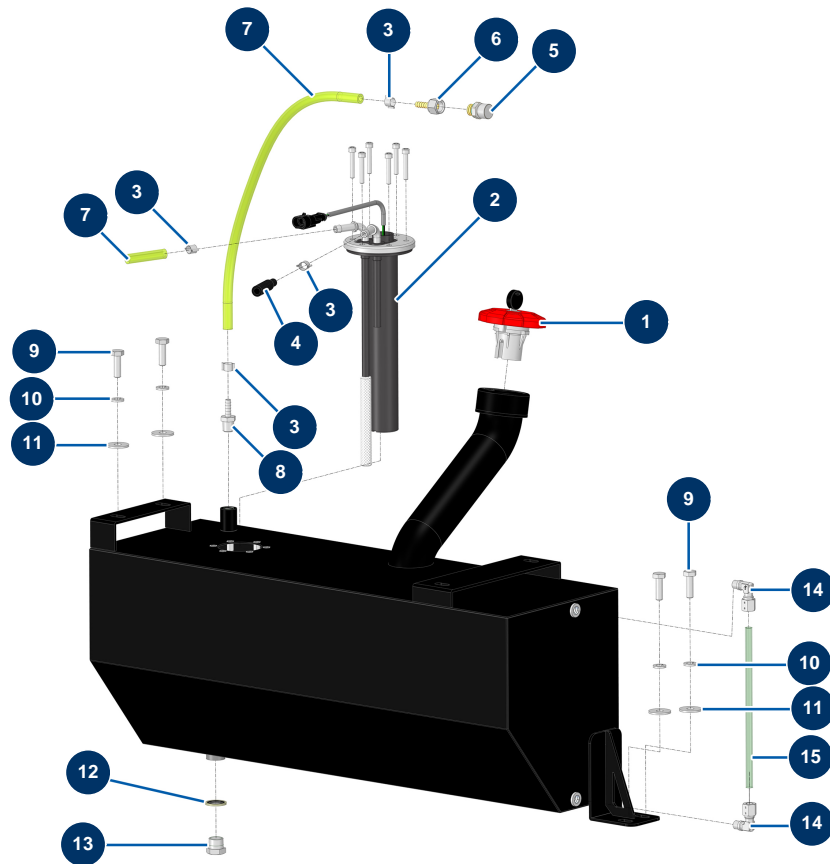

X-PRO D60 V2 spraying machine - Fuel tank

Détails des pièces

Pos.	Référence	Désignation
1	13107	Red diesel tank cap with key - C.P 60
2	12989	Gasoil level gauge - length 250 mm - CP60
3	60031	Ear clamp 11 x 13
4	12391	Gasoil supply hose Ø 7,5 mm (sold by the metre)
5	12504	
6	70064	Rotating connector 1/4" corrugated Ø 6
7	12390	Gasoil return hose Ø 6 mm (sold by the metre)
8	10217	8
9	11544	THEF 8 x 25 screw
10	80269	Grower washer ø 8
11	30292	ø 8 inox large washer
12	91031	Steel gasket for hollow screw with 3/8 lip
13	90238	3/8" low-pressure male plug

Pos.	Référence	Désignation
14	14708	M1/8 ø 8 elbow screw push-in connector
15	15570	15