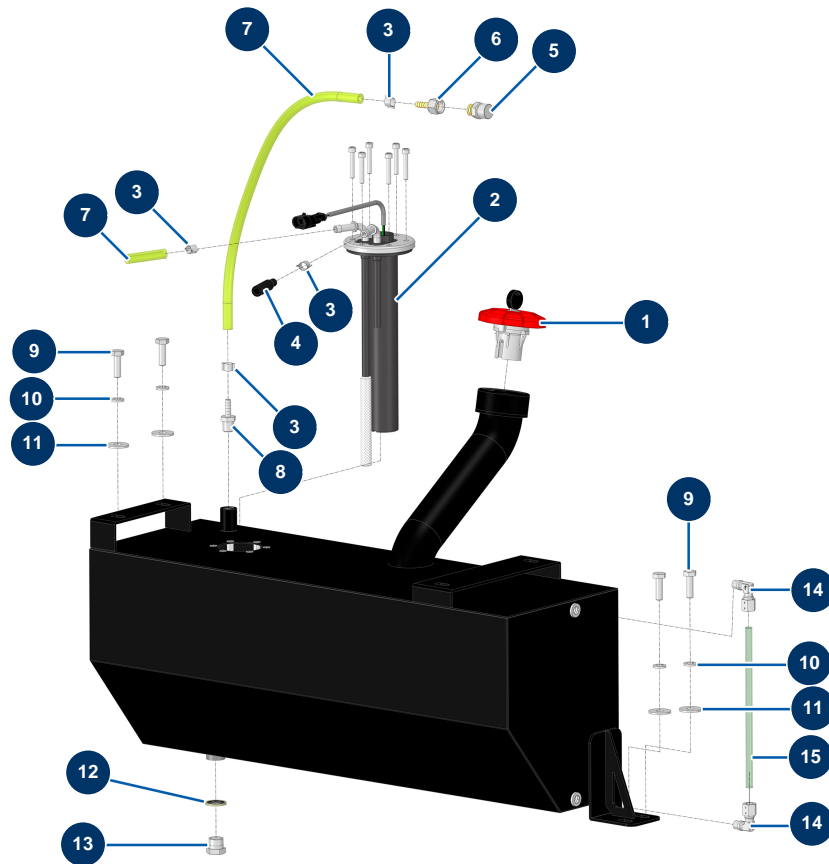

X-PRO D60 V2 spraying machine - Fuel tank

Détails des pièces

Pos.	Référence	Désignation
1	13107	Red diesel tank cap with key - C.P 60
2	12989	Gasoil level gauge - length 250 mm - CP60
3	60031	Ear clamp 11 x 13
4	12391	Gasoil supply hose Ø 7,5 mm (sold by the metre)
5	12504	
6	70064	Rotating connector 1/4" corrugated Ø 6
7	12390	Gasoil return hose Ø 6 mm (sold by the metre)
8	10217	8
9	11544	THEF 8 x 25 screw
10	80269	Grower washer ø 8
11	30292	ø 8 inox large washer
12	91031	Steel gasket for hollow screw with 3/8 lip
13	90238	3/8" low-pressure male plug

Pos.	Référence	Désignation
14	14708	M1/8 ø 8 elbow screw push-in connector
15	15570	15