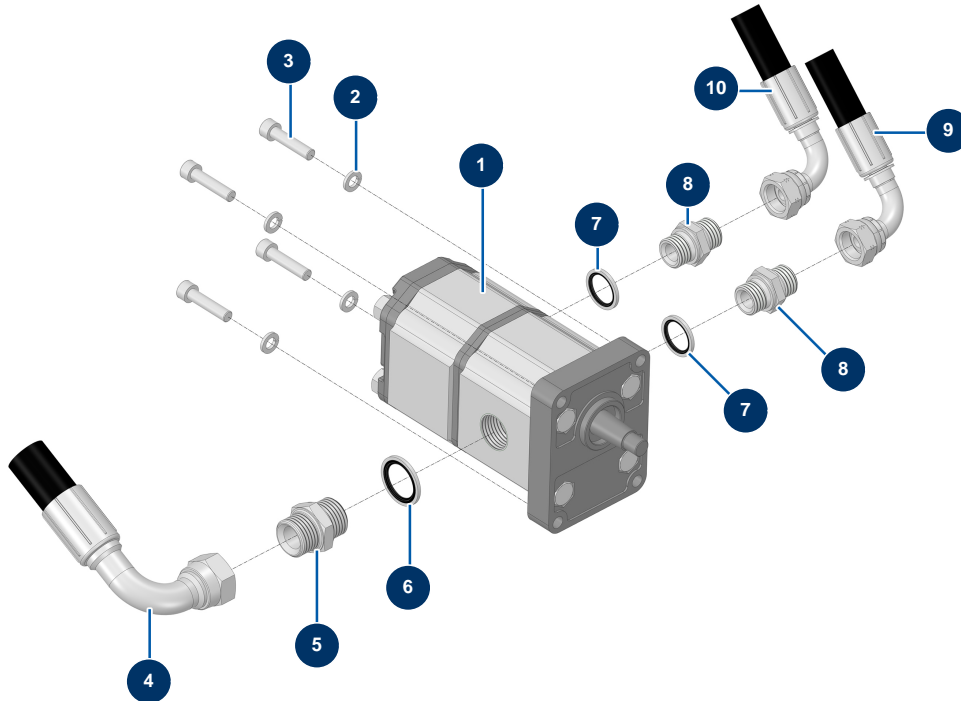

X-PRO D60 V2 spraying machine - Hydraulic pump

Détails des pièces

Pos.	Référence	Désignation
1	12405	Double hydraulic pump 14 + 8 cc - C.P 60
2	80269	Grower washer \varnothing 8
3	90150	8 x 35 cylindrical head screw
4	15391	
5	90774	3/4" MaleD x 3/4" MaleD high-pressure nipple
6	12573	Steel gasket for 3/4" hollow screw with lip
7	91032	Steel gasket for hollow screw with 1/2" lip
8	90872	1/2" MaleD x 3/8" MaleD high-pressure nipple
9	15263	
10	15394	