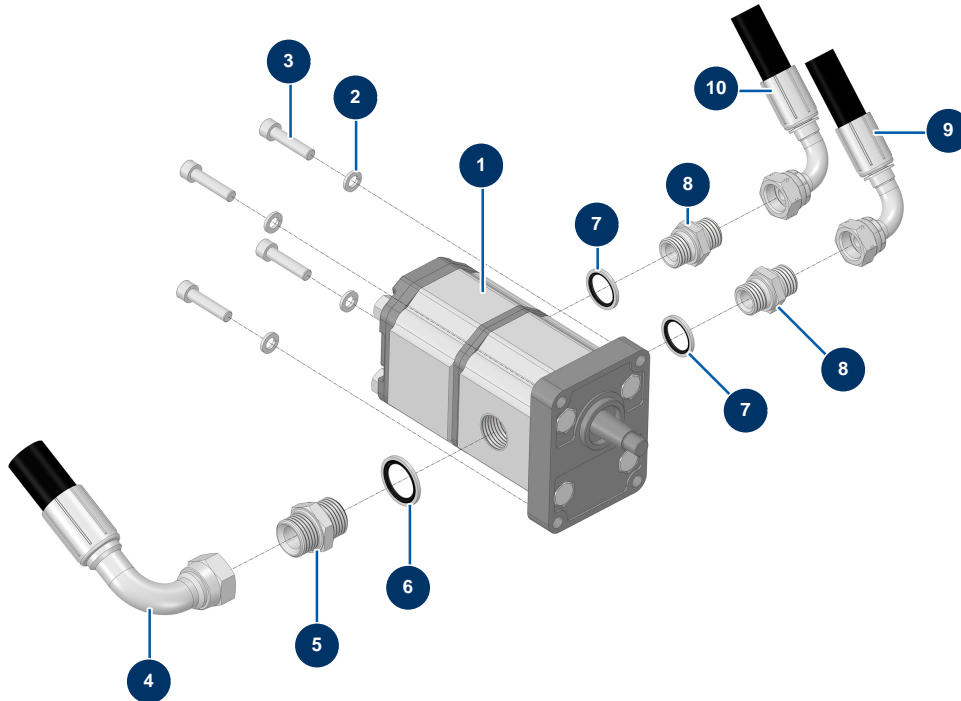

X-PRO D60 V2 spraying machine - Hydraulic pump

Détails des pièces

Pos.	Référence	Désignation
1	12405	Double hydraulic pump 14 + 8 cc - C.P 60
2	80269	Grower washer \varnothing 8
3	90150	8 x 35 cylindrical head screw
4	15391	
5	90774	3/4" MaleD x 3/4" MaleD high-pressure nipple
6	12573	Steel gasket for 3/4" hollow screw with lip
7	91032	Steel gasket for hollow screw with 1/2" lip
8	90627	1/2" MaleD x 1/2" MaleD high-pressure nipple
9	15263	
10	15394	