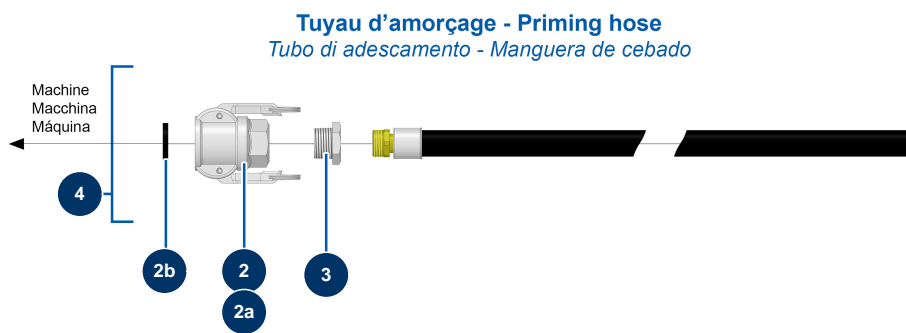

MIXPRO 14 complete floor-screed continuous mixing machine - Hoses

Détails des pièces

| Pos. | Référence | Désignation |
|------|-----------|--|
| 1 | 12025 | Pouring product hose Ø 19 x 10 m with 2 x F. 1" couplings |
| 2 | 70007 | 1" camlock alu coupling, inner threaded 1" for 6, 8, 14 & 24P |
| 2a | 90689 | 1" cam coupler |
| 2b | 70014 | 1" cam coupler gasket |
| 3 | 90789 | 1" MaleC x 3/4 FemaleD low-pressure reduction |
| 4 | 12029 | Pouring product hose Ø 19 x 2 m with 1 x 1" coupling MIXPRO 14 |