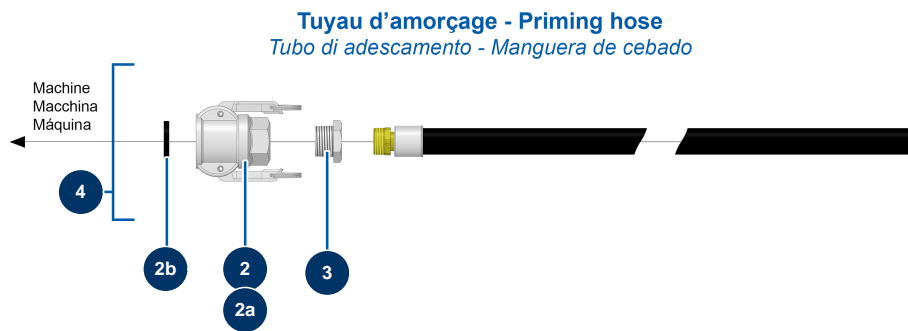

MIXPRO 14 complete floor-screed continuous mixing machine - Hoses

Détails des pièces

Pos.	Référence	Désignation
1	12025	Pouring product hose Ø 19 x 10 m with 2 x F. 1" couplings
2	70007	1" camlock alu coupling, inner threaded 1" for 6, 8, 14 & 24P
2a	90689	1" cam coupler
2b	70014	1" cam coupler gasket
3	90789	1" MaleC x 3/4 FemaleD low-pressure reduction
4	12029	Pouring product hose Ø 19 x 2 m with 1 x 1" coupling MIXPRO 14