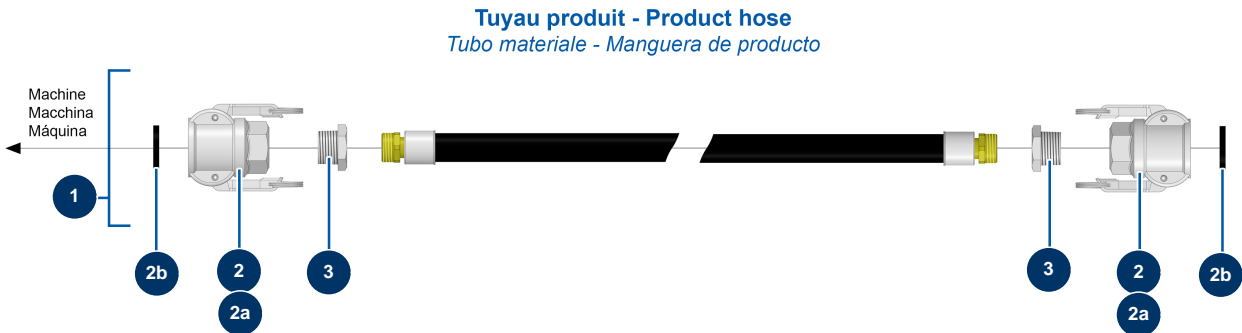

MIXPRO 14 complete floor-screed continuous mixing machine - Hoses

Détails des pièces

Pos.	Référence	Désignation
1	12025	Pouring product hose Ø 19 x 10 m with 2 x F. 1" couplings
2	70007	1" camlock alu coupling, inner threaded 1" for 6, 8, 14 & 24P
2a	90689	1" cam coupler
2b	70014	1" cam coupler gasket
3	90789	1" MaleC x 3/4 FemaleD low-pressure reduction
4	12029	Pouring product hose Ø 19 x 2 m with 1 x 1" coupling MIXPRO 14