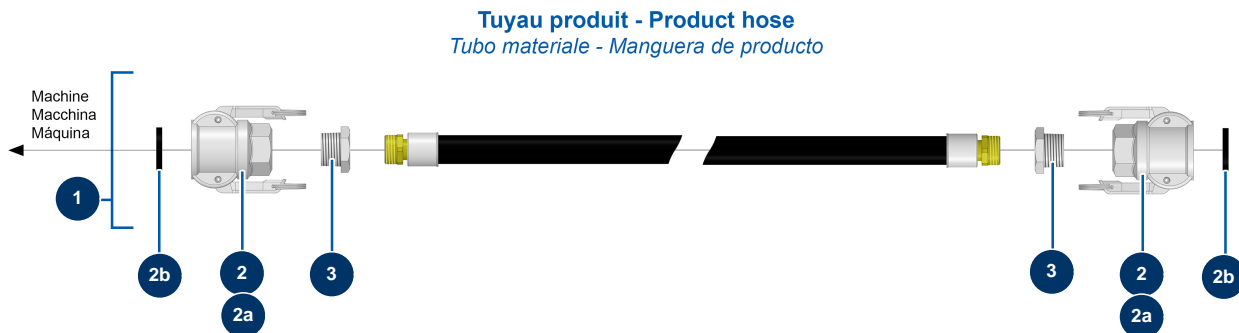

MIXPRO 14 complete floor-screed continuous mixing machine - Hoses

Détails des pièces

| Pos. | Référence | Désignation |
|------|-----------|--|
| 1 | 12025 | Pouring product hose Ø 19 x 10 m with 2 x F. 1" couplings |
| 2 | 70007 | 1" camlock alu coupling, inner threaded 1" for 6, 8, 14 & 24P |
| 2a | 90689 | 1" cam coupler |
| 2b | 70014 | 1" cam coupler gasket |
| 3 | 90789 | 1" MaleC x 3/4 FemaleD low-pressure reduction |
| 4 | 12029 | Pouring product hose Ø 19 x 2 m with 1 x 1" coupling MIXPRO 14 |