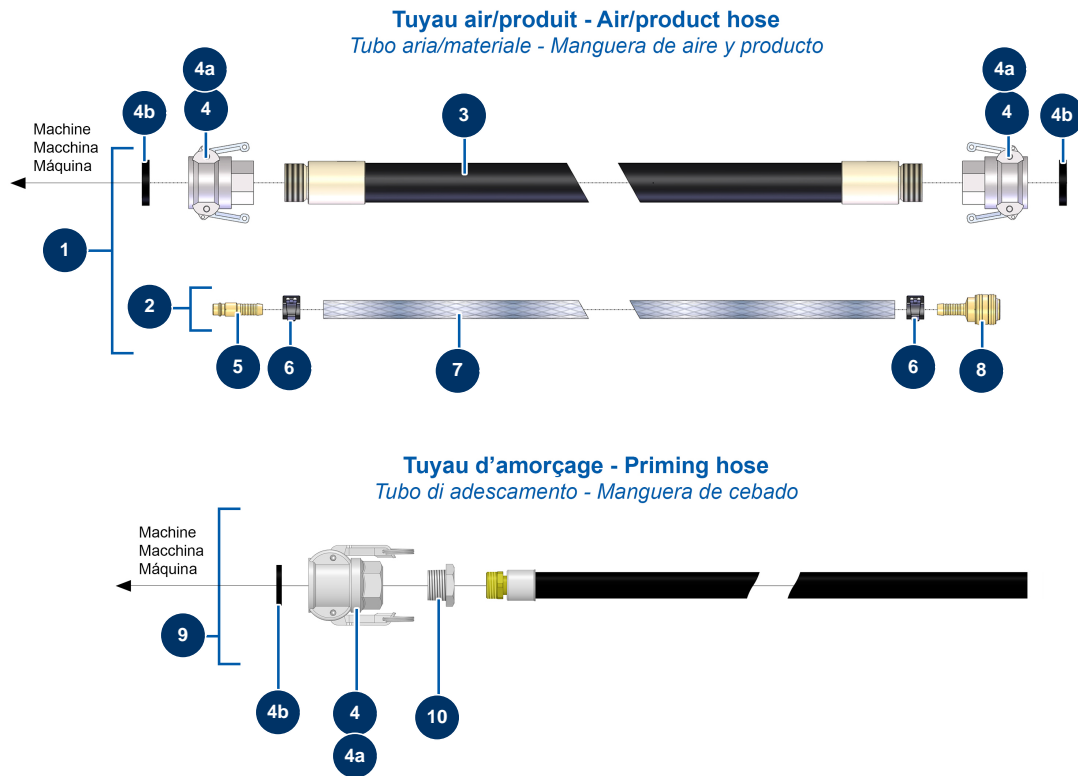

## MIXPRO 14 complete plaster continuous mixing machine - Hoses

### Détails des pièces

Pos.	Référence	Désignation
1	50025	ø 25 x 8 metres air product hose 8 P
2	91063	Complete air hose for lance 8,85 m 6P and 8P
3	50011	25 x 8 m product hose outer threaded 1" for 8P without couplers
4	70007	1" camlock alu coupling, inner threaded 1" for 6, 8, 14 & 24P
4a	90689	1" cam coupler
4b	70014	1" cam coupler gasket
5	70018	Corrugate male quick fit coupling of 9
6	12218	Spring collar Ø 15
7	50003	Clear braided PVC hose Ø 10 x 16 by the metre
8	70004	Female quick fit coupling with corrugated shank of 9
9	12029	Pouring product hose Ø 19 x 2 m with 1 x 1" coupling MIXPRO 14
10	90789	1" MaleC x 3/4 FemaleD low-pressure reduction