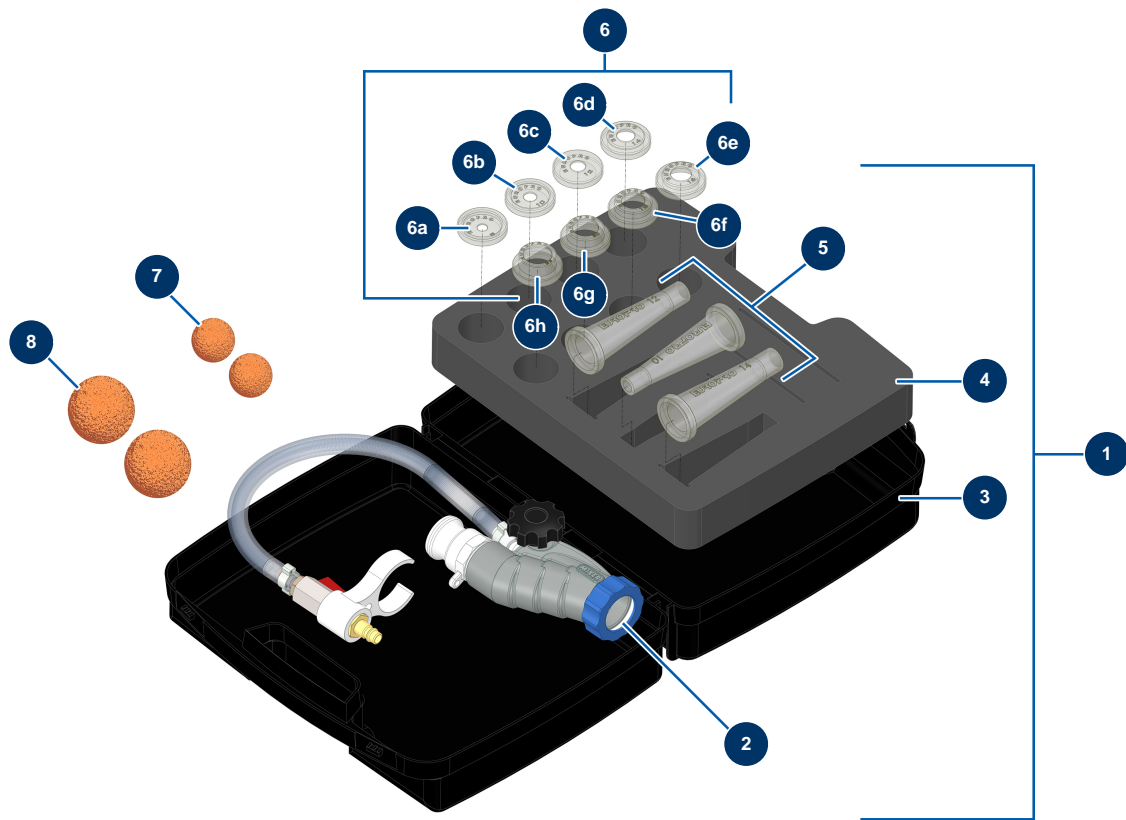

Carry case for mortar traditional spray lance - General view

Détails des pièces

Pos.	Référence	Désignation
1	30808	Carry case for mortar traditional spray lance
2	13142	CLASSIC spray lance (single), screw-on nozzle
3	80168	Empty case for spray-gun
4	11879	C.P case upper wedging foam-rubber
5	11759	Set of grouting nozzles Ø 10, 12, 14
6	11760	Set of spray nozzles Ø 8, 10, 12, 14, 16, 18, 20, 22 - C.P
6a	12712	Ø 8 spraying nozzle
6b	12713	Ø 10 spraying nozzle
6c	12714	Ø 12 spraying nozzle
6d	12715	Ø 14 spraying nozzle
6e	12716	Ø 16 spraying nozzle
6f	12717	Ø 18 spraying nozzle
6g	12718	Ø 20 spraying nozzle

Pos.	Référence	Désignation
6h	12719	Ø 22 spraying nozzle
7	20005	Cleaning ball ø 30
8	90566	Cleaning ball Ø 50