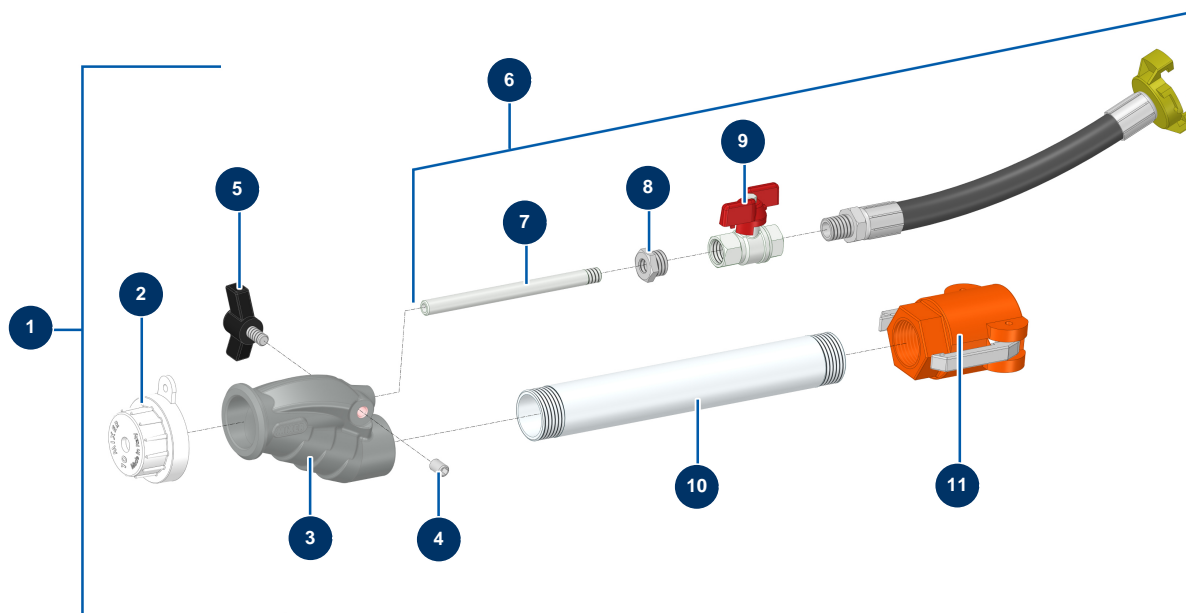

MIXER standard Aluminium Lance - General view

Détails des pièces

Pos.	Référence	Désignation
1	MI8010003005	MIXER standard Aluminium Lance
2	MI3F00200101	White spraying nozzle Ø 10 80SH
3	MI4916001000	Mixer straight lance head
4	14151	8 x 12 stainless steel socket head screw with flat tip
5	MI3T01505001	Mixer black Eye bolt diam 8
6	MI8010100001	Mixer aluminium standard spray lance air regulation kit
7	MI4907402000	Outer threaded air injector
8	MI3G50300102	8
9	MI3G01300103	9
10	MI4907441001	230 mm extension outer threaded tube
11	MI3A00300241	1" camlock polypro coupling, inner threaded 1"