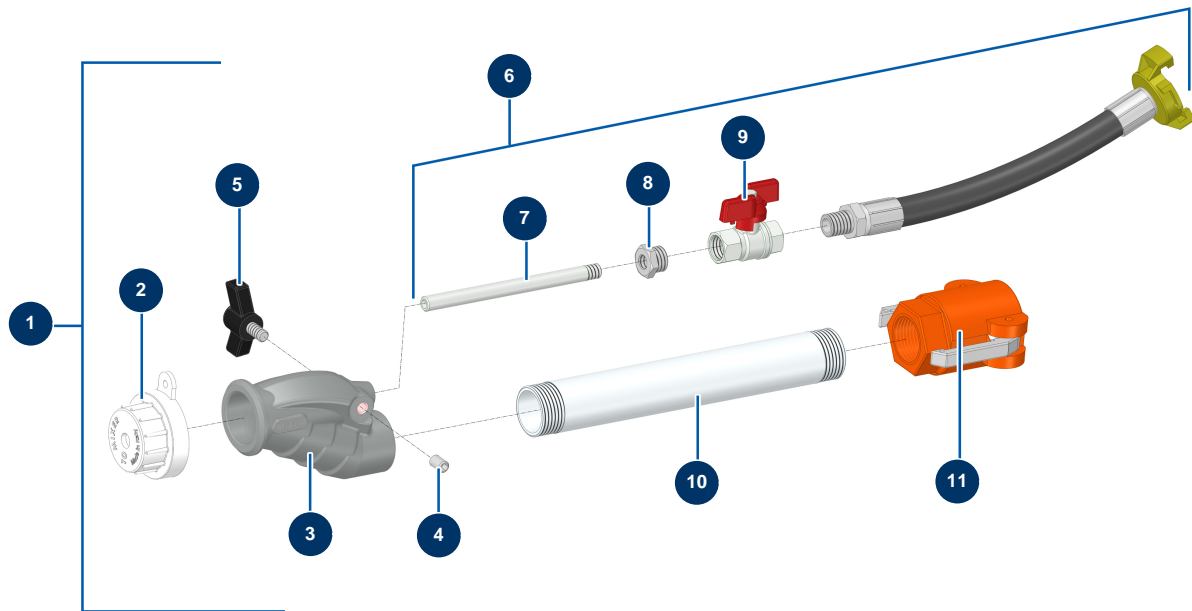

MIXER standard Aluminium Lance - General view

Détails des pièces

Pos.	Référence	Désignation
1	MI8010003005	MIXER standard Aluminium Lance
2	MI3F00200101	White spraying nozzle Ø 10 80SH
3	MI4916001000	Mixer straight lance head
4	14151	8 x 12 stainless steel socket head screw with flat tip
5	MI3T01505001	Mixer black Eye bolt diam 8
6	MI8010100001	Mixer aluminium standard spray lance air regulation kit
7	MI4907402000	Outer threaded air injector
8	MI3G50300102	8
9	MI3G01300103	9
10	MI4907441001	230 mm extension outer threaded tube
11	MI3A00300241	1" camlock polypro coupling, inner threaded 1"