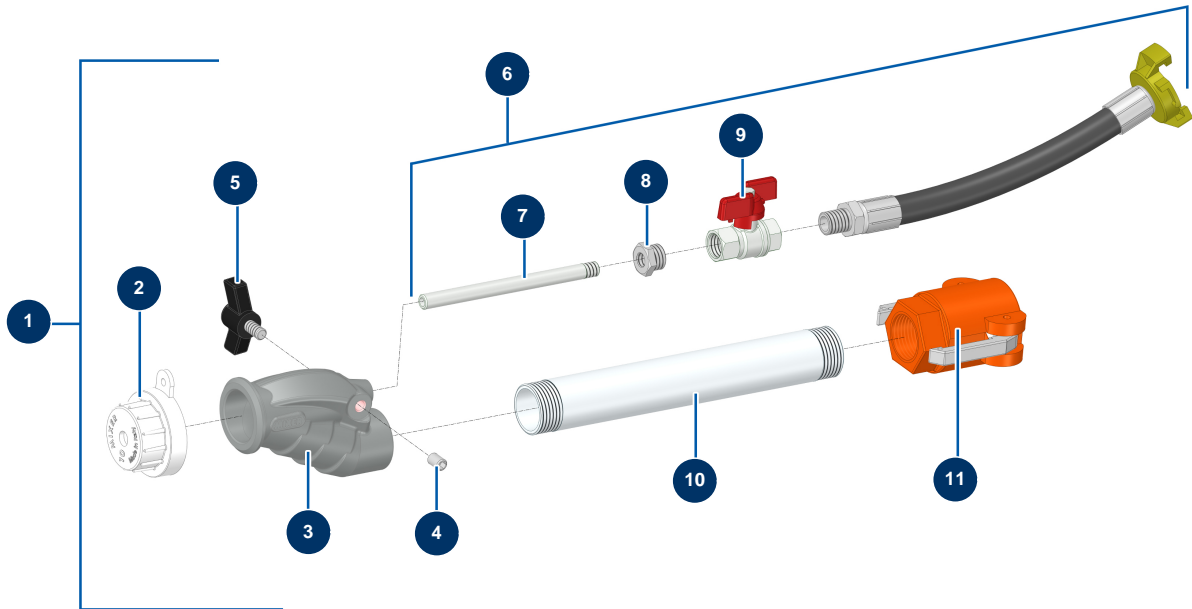

## MIXER standard Aluminium Lance - General view

### Détails des pièces

Pos.	Référence	Désignation
1	MI8010003005	MIXER standard Aluminium Lance
2	MI3F00200101	White spraying nozzle Ø 10 80SH
3	MI4916001000	Mixer straight lance head
4	14151	8 x 12 stainless steel socket head screw with flat tip
5	MI3T01505001	Mixer black Eye bolt diam 8
6	MI8010100001	Mixer aluminium standard spray lance air regulation kit
7	MI4907402000	Outer threaded air injector
8	MI3G50300102	8
9	MI3G01300103	9
10	MI4907441001	230 mm extension outer threaded tube
11	MI3A00300241	1" camlock polypro coupling, inner threaded 1"