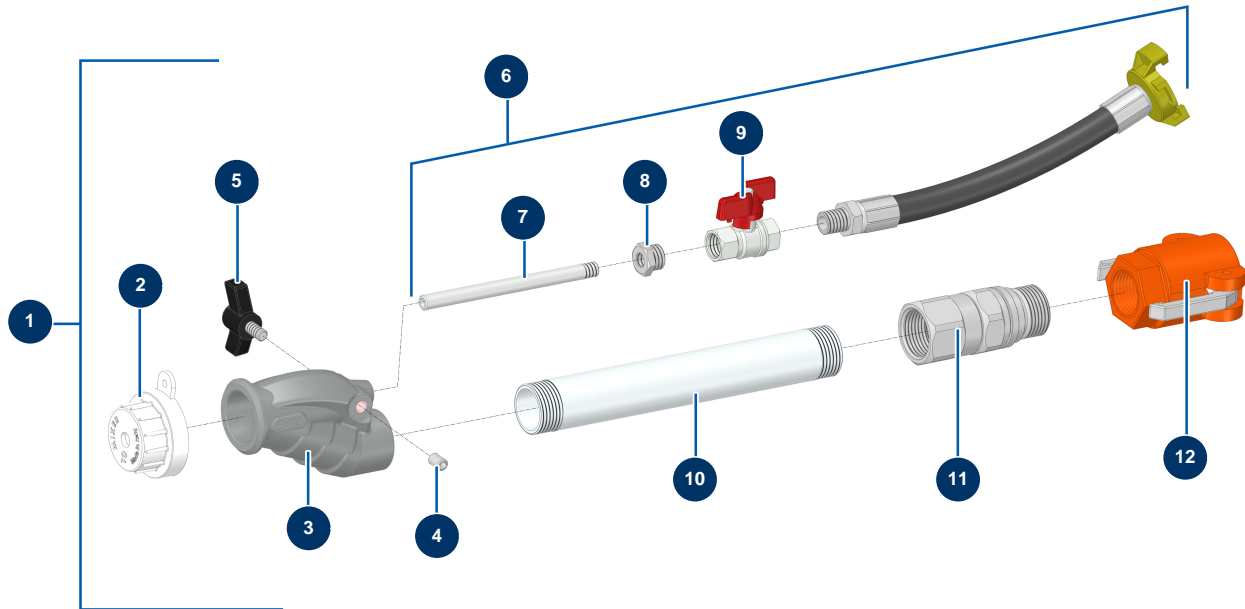

MIXER standard Aluminium lance with revolving coupling - General view

Détails des pièces

Pos.	Référence	Désignation
1	MI8010003005	MIXER standard Aluminium Lance
2	MI3F00200101	White spraying nozzle Ø 10 80SH
3	MI4916001000	Mixer straight lance head
4	14151	8 x 12 stainless steel socket head screw with flat tip
5	MI3T01505001	Mixer black Eye bolt diam 8
6	MI8010100001	Mixer aluminium standard spray lance air regulation kit
7	MI4907402000	Outer threaded air injector
8	MI3G50300102	8
9	MI3G01300103	9
10	MI4907441001	230 mm extension outer threaded tube
11	MI8028001007	MIXER lance 1" MF rotating coupling
12	MI3A00300241	1" camlock polypro coupling, inner threaded 1"