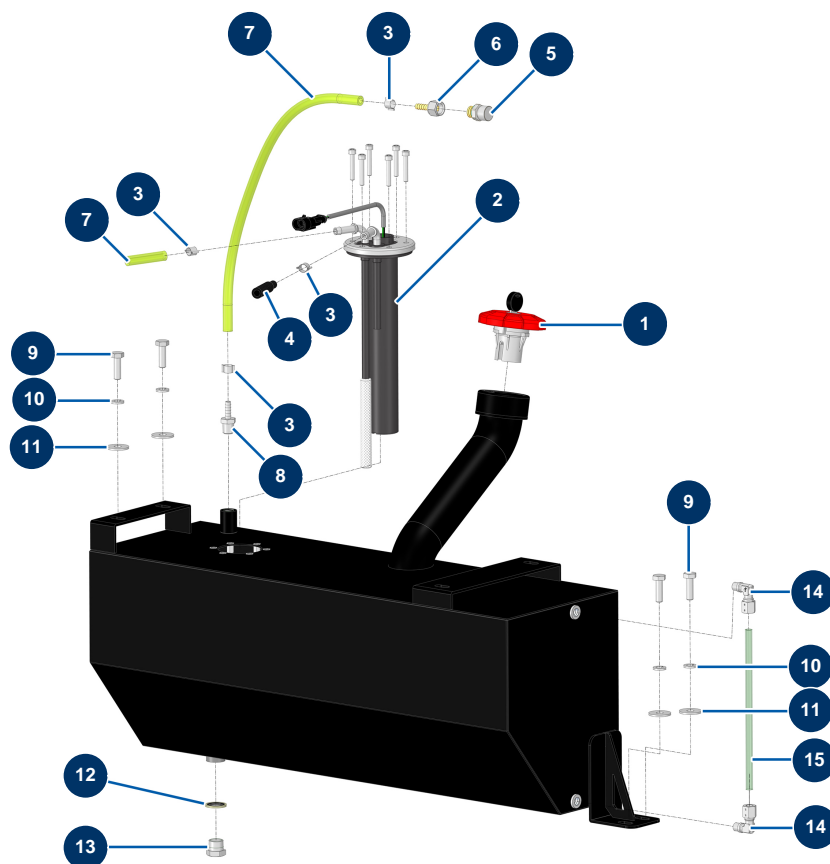

X-PRO D80 V2 spraying machine - Fuel tank

Détails des pièces

Pos.	Référence	Désignation
1	13107	Red diesel tank cap with key - C.P 60
2	12989	Gasoil level gauge - length 250 mm - CP60
3	60031	Ear clamp 11 x 13
4	12391	Gasoil supply hose Ø 7,5 mm (sold by the metre)
5	12504	
6	70064	Rotating connector 1/4" corrugated Ø 6
7	12390	Gasoil return hose Ø 6 mm (sold by the metre)
8	10217	8
9	11544	THEF 8 x 25 screw
10	80269	Grower washer ø 8
11	30292	ø 8 inox large washer
12	91031	Steel gasket for hollow screw with 3/8 lip
13	90238	3/8" low-pressure male plug

Pos.	Référence	Désignation
14	14708	M1/8 ø 8 elbow screw push-in connector
15	15570	15