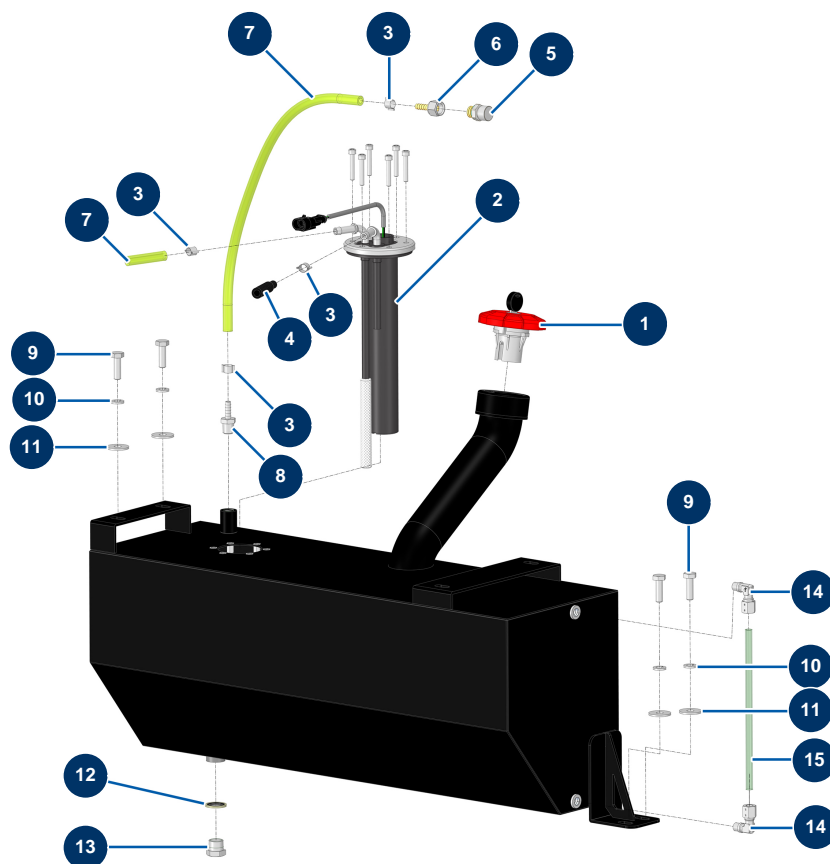

## X-PRO D80 V2 spraying machine - Fuel tank

### Détails des pièces

Pos.	Référence	Désignation
1	13107	Red diesel tank cap with key - C.P 60
2	12989	Gasoil level gauge - length 250 mm - CP60
3	60031	Ear clamp 11 x 13
4	12391	Gasoil supply hose Ø 7,5 mm (sold by the metre)
5	12504	
6	70064	Rotating connector 1/4" corrugated Ø 6
7	12390	Gasoil return hose Ø 6 mm (sold by the metre)
8	10217	8
9	11544	THEF 8 x 25 screw
10	80269	Grower washer ø 8
11	30292	ø 8 inox large washer
12	91031	Steel gasket for hollow screw with 3/8 lip
13	90238	3/8" low-pressure male plug

Pos.	Référence	Désignation
14	14708	M1/8 ø 8 elbow screw push-in connector
15	15570	15