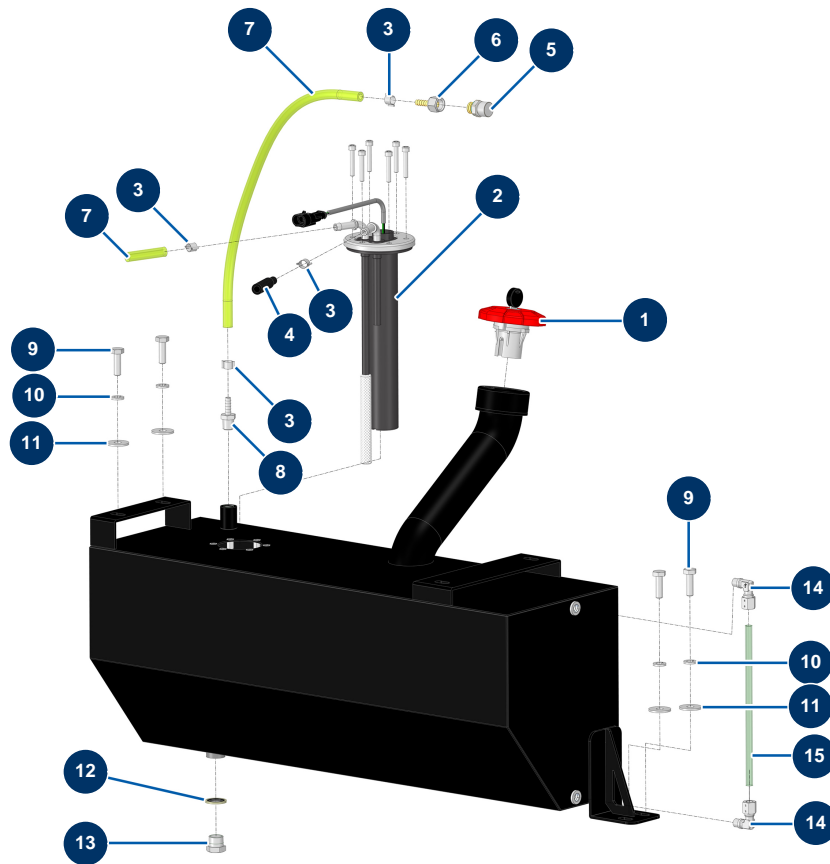

X-PRO D80 V2 spraying machine - Fuel tank

Détails des pièces

Pos.	Référence	Désignation
1	13107	Red diesel tank cap with key - C.P 60
2	12989	Gasoil level gauge - length 250 mm - CP60
3	60031	Ear clamp 11 x 13
4	12391	Gasoil supply hose Ø 7,5 mm (sold by the metre)
5	12504	
6	70064	Rotating connector 1/4" corrugated Ø 6
7	12390	Gasoil return hose Ø 6 mm (sold by the metre)
8	10217	8
9	11544	THEF 8 x 25 screw
10	80269	Grower washer ø 8
11	30292	ø 8 inox large washer
12	91031	Steel gasket for hollow screw with 3/8 lip
13	90238	3/8" low-pressure male plug

Pos.	Référence	Désignation
14	14708	M1/8 ø 8 elbow screw push-in connector
15	15570	15