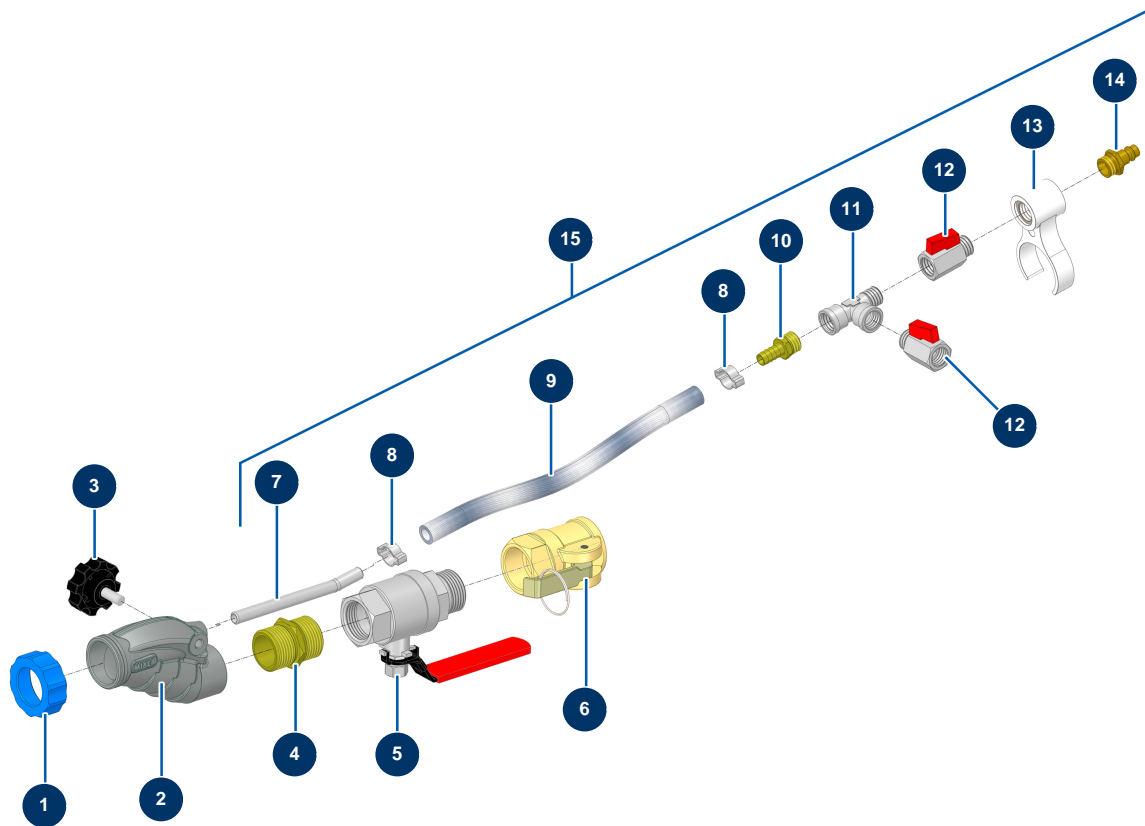

Facade spray lance (single), screw-on nozzle - General view

Détails des pièces

Pos.	Référence	Désignation
1	11817	Blue ring for mortar lance
2	12725	Inner threaded 1" aluminium lance machined body
3	11514	Plastic thumb wheel M8 x 20
4	12527	1" MaleD x 1" MaleD - CP 60 low-pressure nipple
5	12592	C.P 60 spraying lance 1"M-F detachable valve
6	12374	C.P 60 spraying lance 1" inner threaded steel cam single coupler
7	M10326	Lance air injector without hose - C.P 60
8	80429	Ear clamp 15 x 18
9	50003	Clear braided PVC hose Ø 10 x 16 by the metre
10	80325	3/8 corrugated outer threaded coupling Ø 10
11	12530	M3/8" x F3/8" x F3/8" low pressure T
12	30136	3/8" mini lux valve
13	11506	Traditional lance junction circlip

Pos.	Référence	Désignation
14	70044	3/8" outer threaded male quick fit coupling
15	15527	