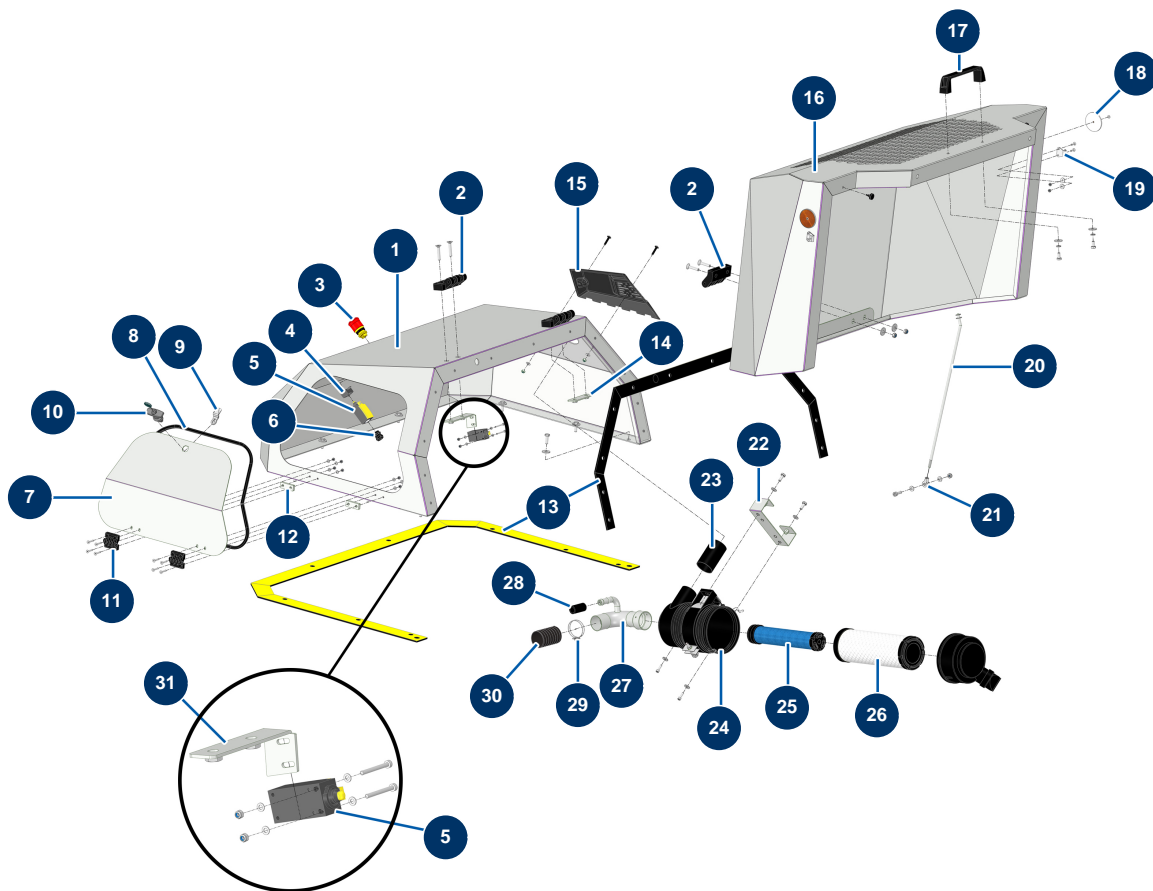

X-PRO D85 spraying machine - Bodywork

Détails des pièces

Pos.	Référence	Désignation
1	C23743C	1
2	12797	Hood hinge - C.P 60
3	90727	Hook emergency stop button - CP 60
4	12664	Security switch adapter / emergency stop button - C.P 60
5	12663	Push safety switch - C.P. 60
6	80448	M 20 waterproof cable gland
7	C24123	
8	15512	Side bubble profile seal for waterproofing, sold by the meter
9	15514	T-handle cam for X-PRO hatch
10	15513	T-handle with X-PRO hatch key
11	13036	
12	C24136	12
13	15526	

Pos.	Référence	Désignation
14	C23738	14
15		15
16	C23756	
17	1042523	CP 60 grid handle
18	12361	Round & orange reflector - C.P 60
19	15022	Adjustable toggle locking hook
20	C23859	
21	13240	
22	C23746C	
23	C23744C	
24	30761	Complete Donaldson cyclonic air filter for KOHLER KDW 1003 & 1404 engine
25	30763	Donaldson filter safety air cartridge for KOHLER KDW & KSD motors
26	30762	Donaldson filter standard air cartridge for KOHLER KDW & KSD motors
27	C22280	
28	10727	
29	12723	Double wire clamp ø 56 x 65 - CP 60
30	12538	PVC GAS sheath Ø 50 by the metre - C.P 60
31	C24070C	