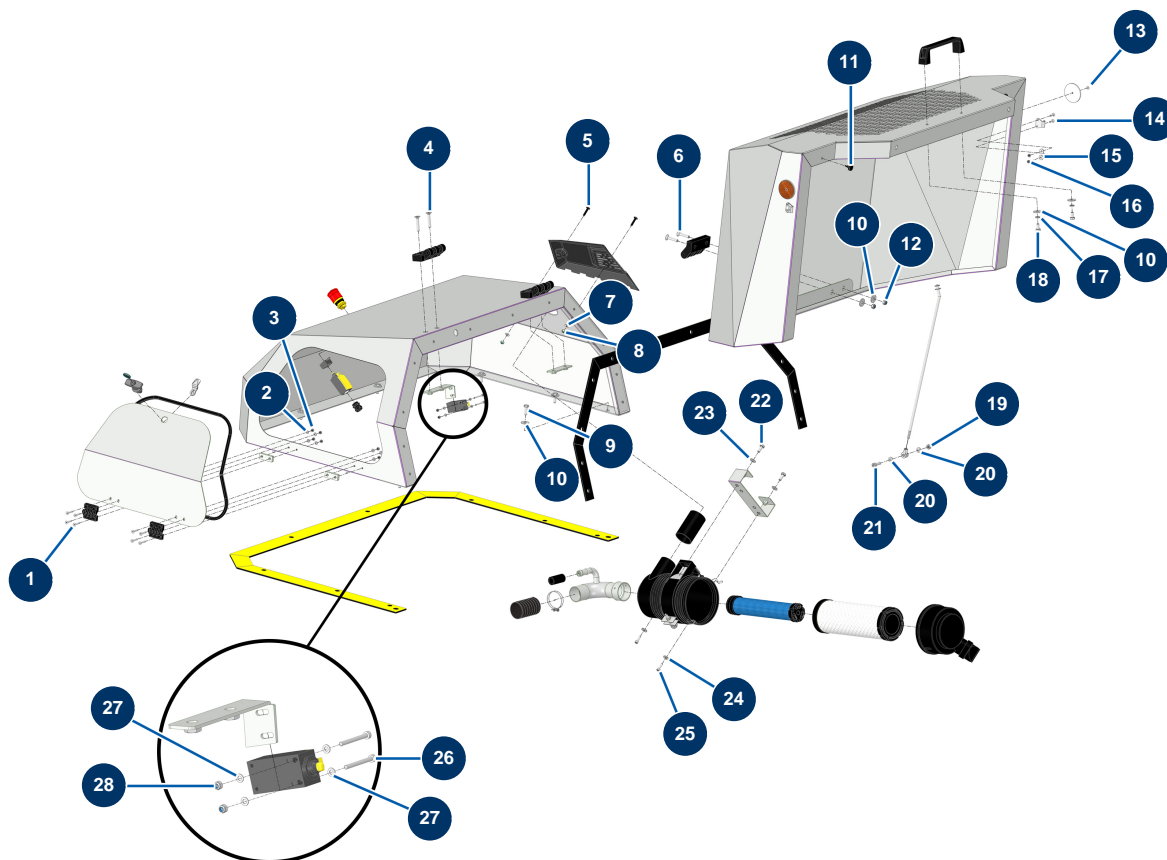

X-PRO D85 spraying machine - Bodywork (screws and bolts)

Détails des pièces

Pos.	Référence	Désignation
1	12121	5 x 25 countersunk head screw
2	70085	ø 5 narrow washer
3	11880	M 5 nylstop nut
4	13620	8 x 45 countersunk head screw
5	15499	
6	14187	8 x 40 inox countersunk head screw
7	80259	Ø 6 medium washer
8	20004	M 6 nylstop nut
9	11544	THEF 8 x 25 screw
10	30292	ø 8 inox large washer
11	12385	Mobile hood foam rubber stop - C.P 60
12	90127	M 8 nylstop nut
13	12463	ø 5 x 16 aluminium POP rivet

Pos.	Référence	Désignation
14	90130	5 x 16 countersunk head screw
15	30290	ø 5 large washer
16	70086	M 5 nylstop inox nut
17	80269	Grower washer ø 8
18	30295	THEF 8 x 16 screw
19	13980	M 8 nylstop inox nut
20	30256	ø 8 inox narrow washer
21	12783	8 x 25 cylindrical head screw
22	30273	THEF 8 x 20 screw
23	80260	ø 8 inox medium washer
24	30291	ø 6 large washer
25	90996	6 x 20 inox cylindrical head screw
26	11403	4 x 40 cylindrical head screw
27	30267	ø 4 inox narrow washer
28	30266	M 4 nylstop nut