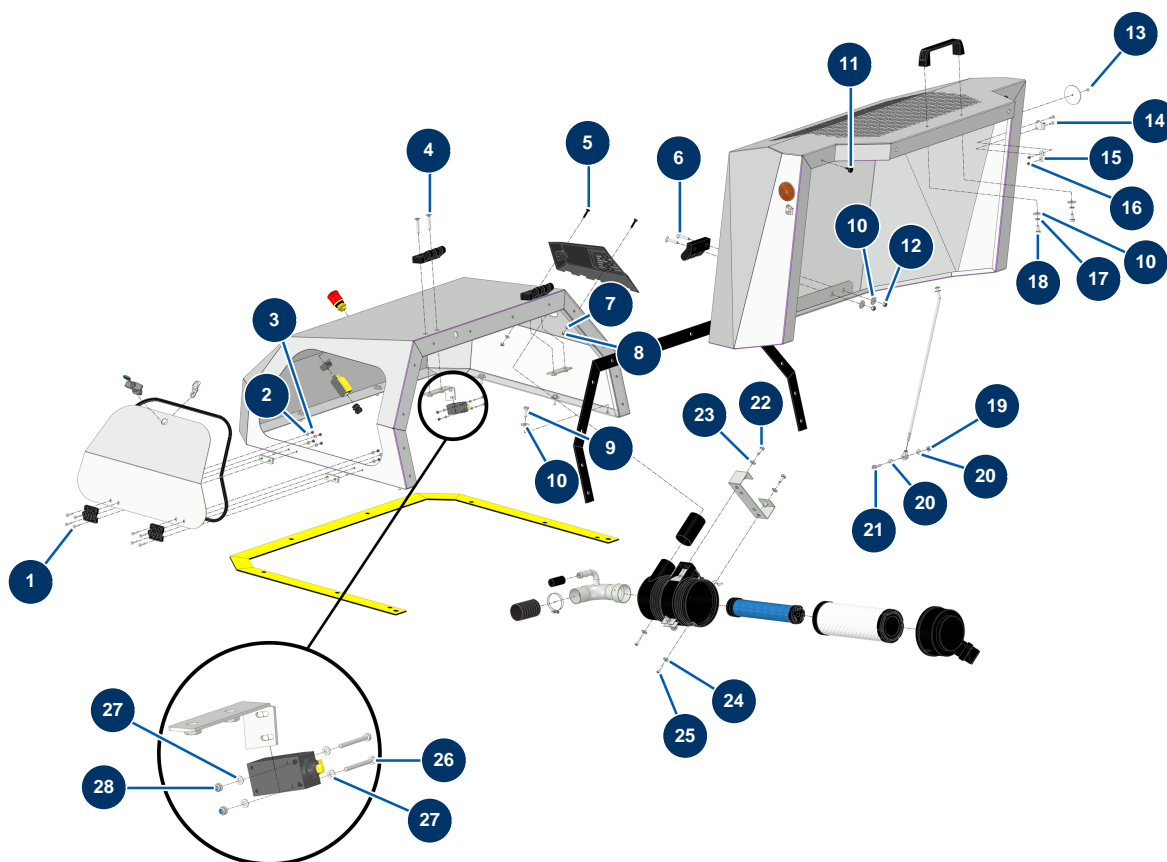

X-PRO D85 spraying machine - Bodywork (screws and bolts)

Détails des pièces

Pos.	Référence	Désignation
1	12121	5 x 25 countersunk head screw
2	70085	ø 5 narrow washer
3	11880	M 5 nylstop nut
4	13620	8 x 45 countersunk head screw
5	15499	
6	14187	8 x 40 inox countersunk head screw
7	80259	Ø 6 medium washer
8	20004	M 6 nylstop nut
9	11544	THEF 8 x 25 screw
10	30292	ø 8 inox large washer
11	12385	Mobile hood foam rubber stop - C.P 60
12	90127	M 8 nylstop nut
13	12463	ø 5 x 16 aluminium POP rivet

Pos.	Référence	Désignation
14	90130	5 x 16 countersunk head screw
15	30290	ø 5 large washer
16	70086	M 5 nylstop inox nut
17	80269	Grower washer ø 8
18	30295	THEF 8 x 16 screw
19	13980	M 8 nylstop inox nut
20	30256	ø 8 inox narrow washer
21	12783	8 x 25 cylindrical head screw
22	30273	THEF 8 x 20 screw
23	80260	ø 8 inox medium washer
24	30291	ø 6 large washer
25	90996	6 x 20 inox cylindrical head screw
26	11403	4 x 40 cylindrical head screw
27	30267	ø 4 inox narrow washer
28	30266	M 4 nylstop nut