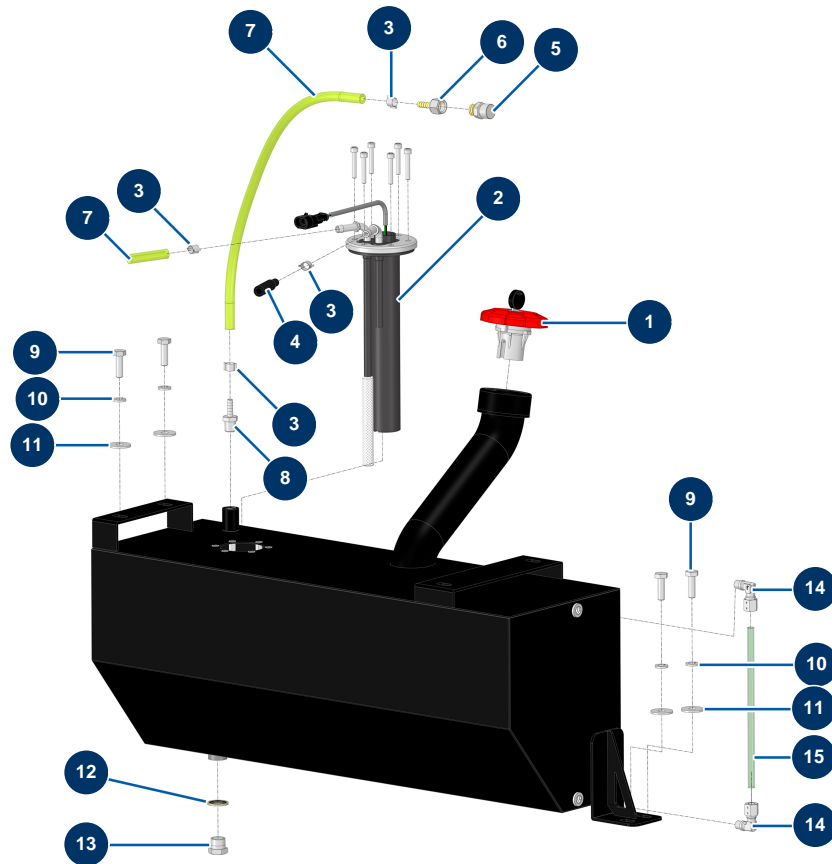

## X-PRO D85 spraying machine - Fuel tank

### Détails des pièces

Pos.	Référence	Désignation
1	13107	Red diesel tank cap with key - C.P 60
2	12989	Gasoil level gauge - length 250 mm - CP60
3	60031	Ear clamp 11 x 13
4	12391	Gasoil supply hose Ø 7,5 mm (sold by the metre)
5	12504	
6	70064	Rotating connector 1/4" corrugated Ø 6
7	12390	Gasoil return hose Ø 6 mm (sold by the metre)
8	10217	8
9	11544	THEF 8 x 25 screw
10	80269	Grower washer ø 8
11	30292	ø 8 inox large washer
12	91031	Steel gasket for hollow screw with 3/8 lip
13	90238	3/8" low-pressure male plug

<b>Pos.</b>	<b>Référence</b>	<b>Désignation</b>
14	14708	M1/8 ø 8 elbow screw push-in connector
15	15570	15