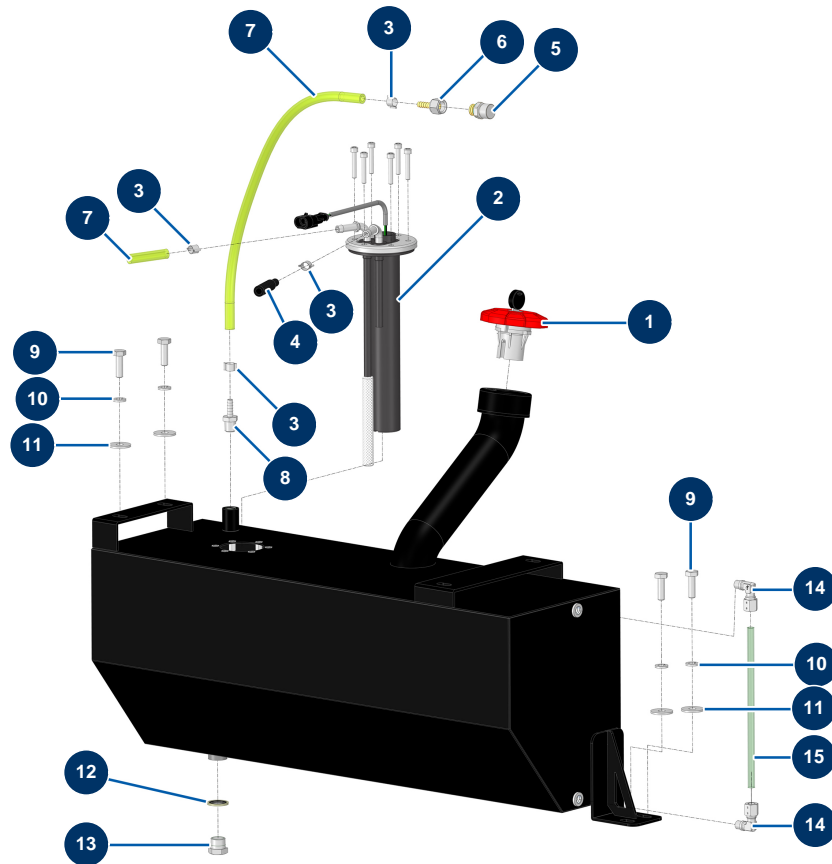

X-PRO D85 spraying machine - Fuel tank

Détails des pièces

Pos.	Référence	Désignation
1	13107	Red diesel tank cap with key - C.P 60
2	12989	Gasoil level gauge - length 250 mm - CP60
3	60031	Ear clamp 11 x 13
4	12391	Gasoil supply hose Ø 7,5 mm (sold by the metre)
5	12504	
6	70064	Rotating connector 1/4" corrugated Ø 6
7	12390	Gasoil return hose Ø 6 mm (sold by the metre)
8	10217	8
9	11544	THEF 8 x 25 screw
10	80269	Grower washer ø 8
11	30292	ø 8 inox large washer
12	91031	Steel gasket for hollow screw with 3/8 lip
13	90238	3/8" low-pressure male plug

Pos.	Référence	Désignation
14	14708	M1/8 ø 8 elbow screw push-in connector
15	15570	15