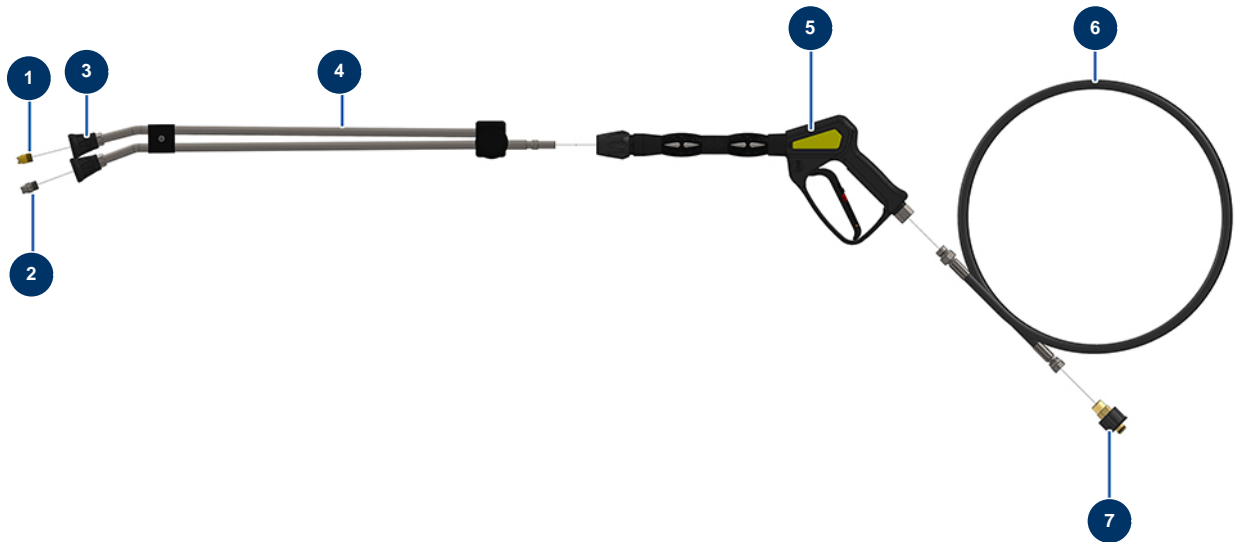

## X-PRO D80 V2 spraying machine - High pressure washer lance

### Détails des pièces

Pos.	Référence	Désignation
1	90307	Low pressure nozzle 50°-40
2	90305	High pressure nozzle 15°-45
3	12415	Double elbow lance hose nozzle holder, 600 mm, KW coupler
4	12166	Double elbow lance hose 600 mm, KW coupler
5	12165	Washer spray-gun with protected hose 310 bars, KW coupler
6	12071	Washer hose Ø 8-315 bar 10 metres
7	90328	M22-150 F x 3/8 M female quick fit attachment