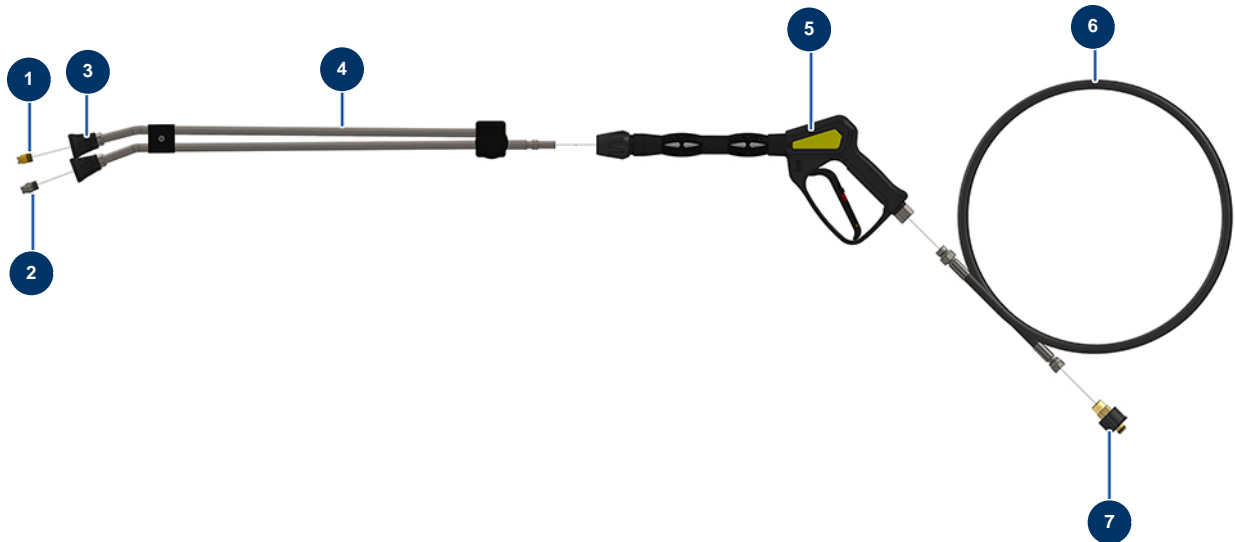

## X-PRO D85 spraying machine - High pressure washer lance

### Détails des pièces

Pos.	Référence	Désignation
1	90307	Low pressure nozzle 50°-40
2	90305	High pressure nozzle 15°-45
3	12415	Double elbow lance hose nozzle holder, 600 mm, KW coupler
4	12166	Double elbow lance hose 600 mm, KW coupler
5	12165	Washer spray-gun with protected hose 310 bars, KW coupler
6	12071	Washer hose Ø 8-315 bar 10 metres
7	90328	M22-150 F x 3/8 M female quick fit attachment