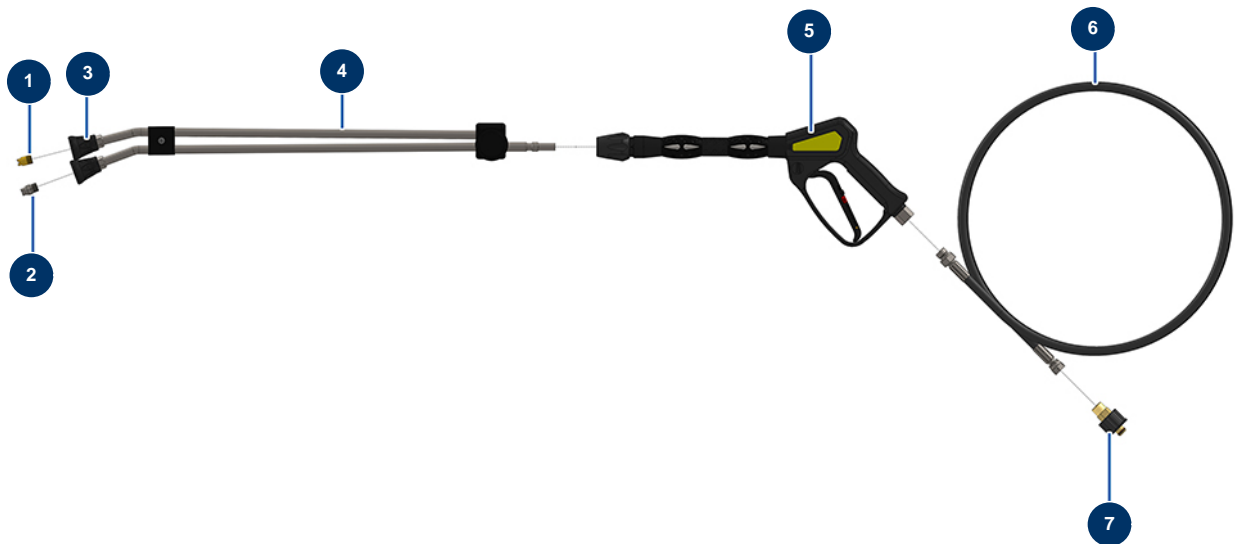

## X-PRO D85 spraying machine - High pressure washer lance

### Détails des pièces

Pos.	Référence	Désignation
1	90307	Low pressure nozzle 50°-40
2	90305	High pressure nozzle 15°-45
3	12415	Double elbow lance hose nozzle holder, 600 mm, KW coupler
4	12166	Double elbow lance hose 600 mm, KW coupler
5	12165	Washer spray-gun with protected hose 310 bars, KW coupler
6	12071	Washer hose Ø 8-315 bar 10 metres
7	90328	M22-150 F x 3/8 M female quick fit attachment