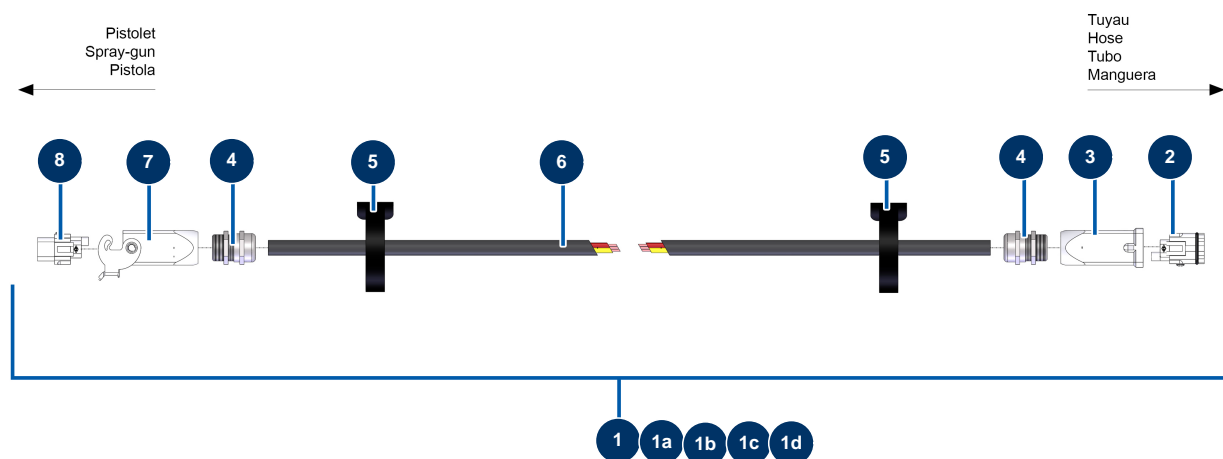

JETPRO 160 complete atomizer - 400V TETRA - Remote control extensions (up to 06/2021)

Détails des pièces

Pos.	Référence	Désignation
1	12904	10m extension for remote control
1a	12905	15m extension for remote control
1b	12906	20m extension for remote control
1c	12908	25m extension for wired remote control
1d	12907	40 metre extension for remote control UNIVERSAL
2	11913	Blowing machine male insert 4 p + T
3	11916	Blowing machine insulating cover 3 p + T
4	30042	Speed reducer 90° - T40 - R30 - B14/T71
4	30082	Nickel plated watertight cable gland of 11
5	12410	Self-gripping collar with loop 12,7 x 228 mm
6	30016	H07RNF 3G1.5 electrical cable by the metre
7	11966	Blowing machine 1 lever insulating cover 3 p + T

Pos.	Référence	Désignation
8	11914	Female insert 4p + G