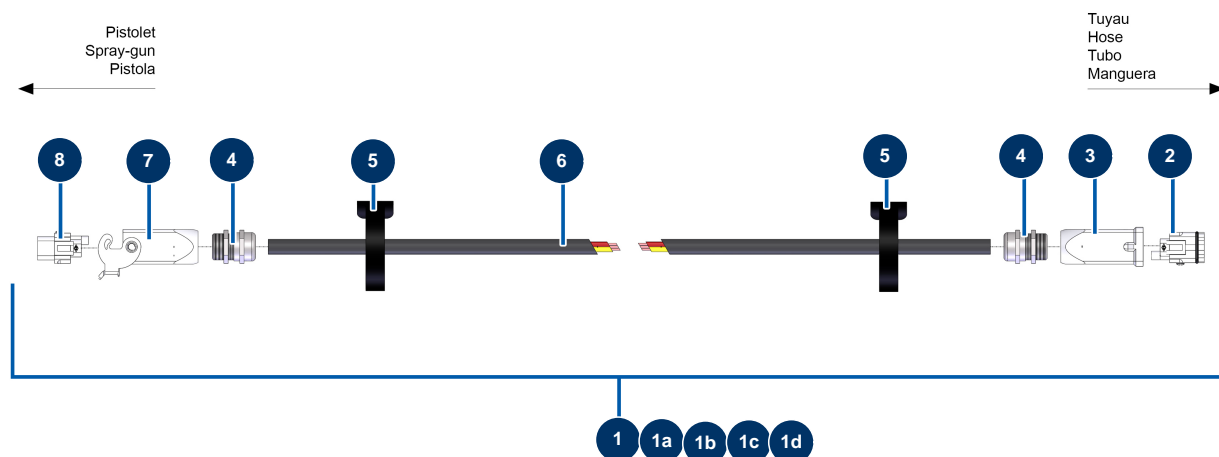

ETPRO 160 complete atomizer - 400V TETRA - Remote control extensions (up to 06/2021)

Détails des pièces

Pos.	Référence	Désignation
1	12904	10m extension for remote control
1a	12905	15m extension for remote control
1b	12906	20m extension for remote control
1c	12908	25m extension for wired remote control
1d	12907	40 metre extension for remote control UNIVERSAL
2	11913	Blowing machine male insert 4 p + T
3	11916	Blowing machine insulating cover 3 p + T
4	30042	Speed reducer 90° - T40 - R30 - B14/T71
4	30082	Nickel plated watertight cable gland of 11
5	12410	Self-gripping collar with loop 12,7 x 228 mm
6	30016	H07RNF 3G1.5 electrical cable by the metre
7	11966	Blowing machine 1 lever insulating cover 3 p + T
8	11914	Female insert 4p + G