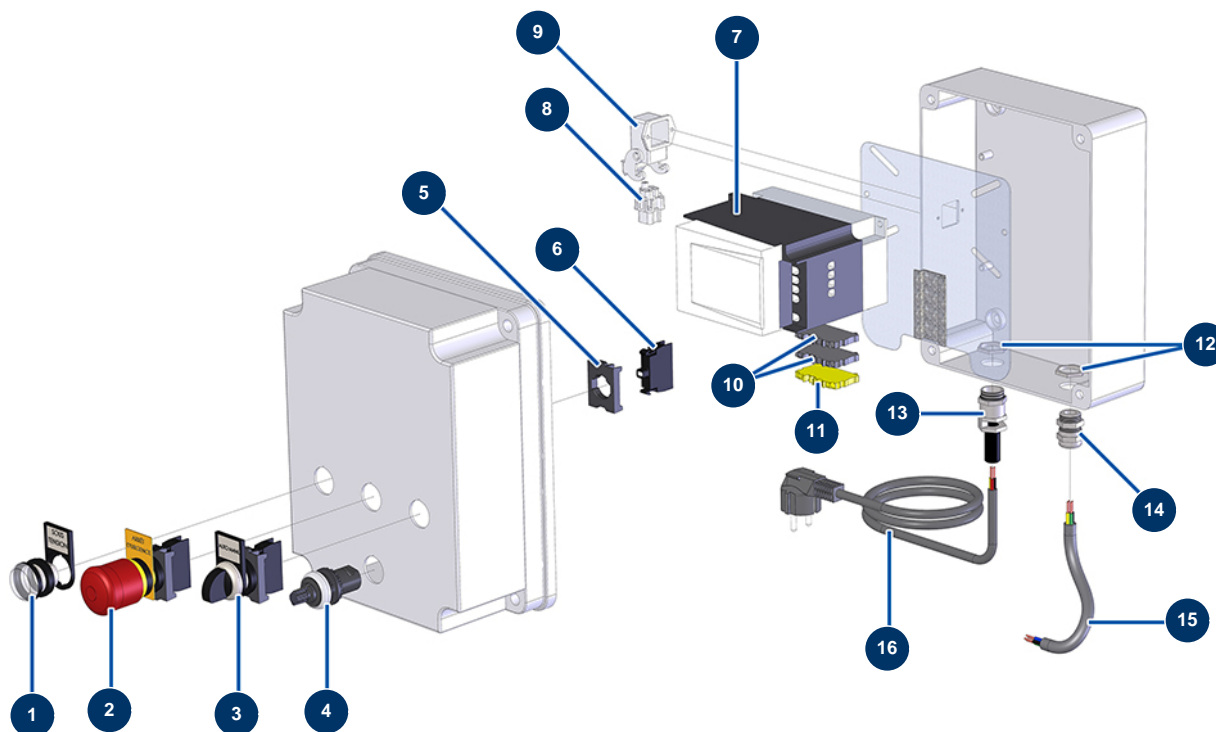

## COMPACT-PRO 10 JOINT spraying machine - Electrical box

### Détails des pièces

Pos.	Référence	Désignation
1	13614	Complete 230V ON light
2	90778	Complete hanging EMERGENCY STOP button
3	11338	COMPACT-PRO complete REVERSE-AUTO-MANU button
4	80645	Spraying machine complete potentiometer from MARCH 2003
5	30036	3-contact U-bolt
6	30058	220 Volt neon bulb
7	12098	Inverter 230 V - 0,55 KW
8	11914	Female insert 4p + G
9	12543	Insulating bend socket base 3p + G - 1 lever
10	80467	Grey conductor block 4 mm <sup>2</sup>
11	30038	Yellow and green conductive block 6 mm <sup>2</sup>
12	30060	11mm cable gland nut
13	80450	cable gland for 11mm supply cable

<b>Pos.</b>	<b>Référence</b>	<b>Désignation</b>
14	30040	Nickel plated watertight cable gland of 11 CEM
15	90606	Shielded cable 4 x 1,5 by the metre
16	90754	Supply cable with moulded plug 3G 1 mm <sup>2</sup>