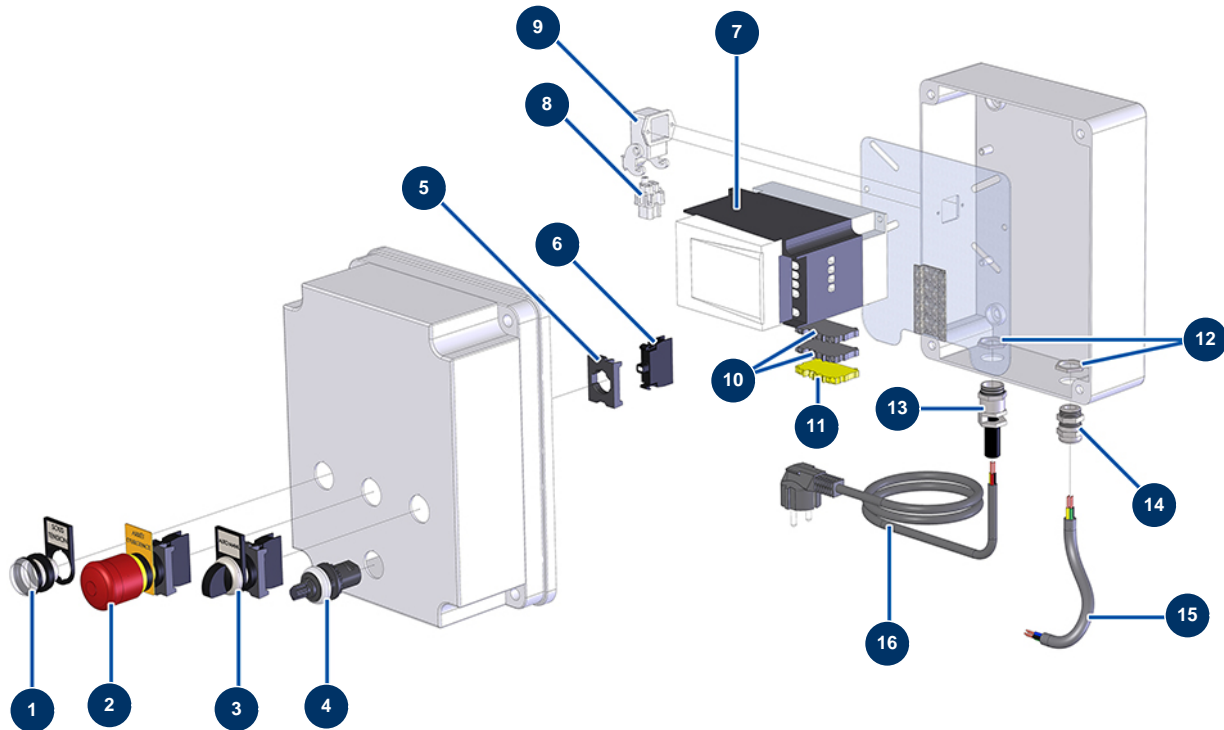

COMPACT-PRO 10 JOINT spraying machine - Electrical box

Détails des pièces

Pos.	Référence	Désignation
1	13614	Complete 230V ON light
2	90778	Complete hanging EMERGENCY STOP button
3	11338	COMPACT-PRO complete REVERSE-AUTO-MANU button
4	80645	Spraying machine complete potentiometer from MARCH 2003
5	30036	3-contact U-bolt
6	30058	220 Volt neon bulb
7	12098	Inverter 230 V - 0,55 KW
8	11914	Female insert 4p + G
9	12543	Insulating bend socket base 3p + G - 1 lever
10	80467	Grey conductor block 4 mm ²
11	30038	Yellow and green conductive block 6 mm ²
12	30060	11mm cable gland nut
13	80450	cable gland for 11mm supply cable

Pos.	Référence	Désignation
14	30040	Nickel plated watertight cable gland of 11 CEM
15	90606	Shielded cable 4 x 1,5 by the metre
16	90754	Supply cable with moulded plug 3G 1 mm ²