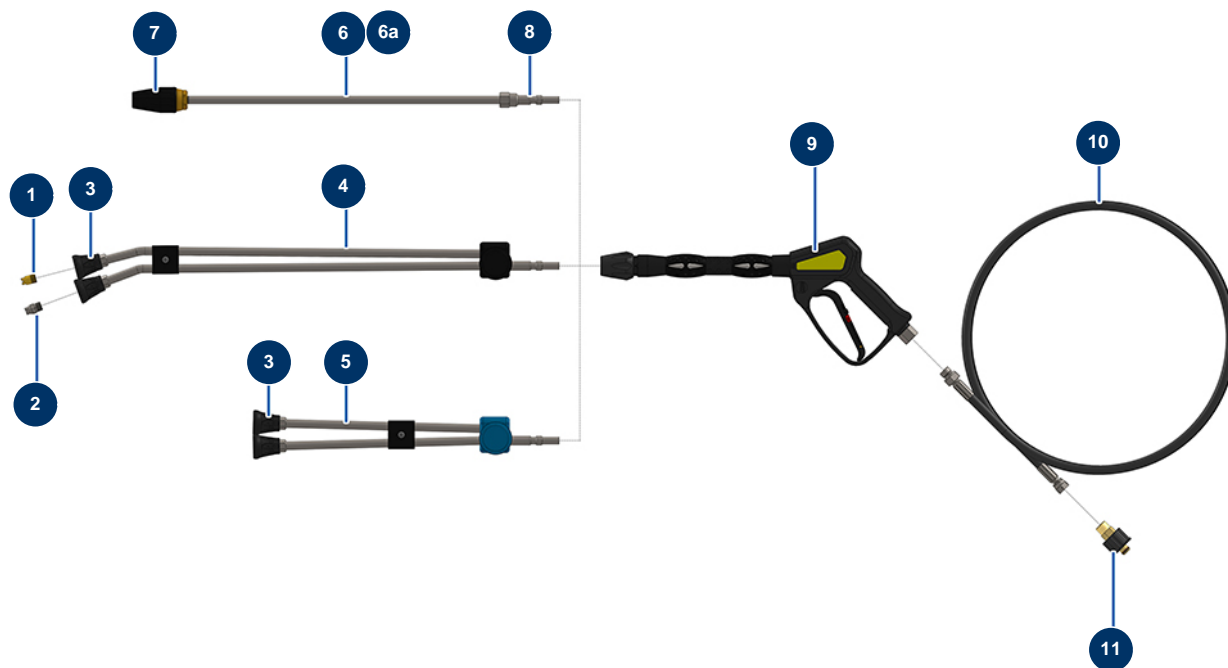

EUROPROLAV 15-250 TH.2 HONDA washer - Lance and hose

Détails des pièces

Pos.	Référence	Désignation
1	90307	Low pressure nozzle 50°-40
2	90305	High pressure nozzle 15°-45
3	12415	Double elbow lance hose nozzle holder, 600 mm, KW coupler
4	12166	Double elbow lance hose 600 mm, KW coupler
5	12195	KW coupler 300 mm double lance hose
6	12188	Rotating nozzle for 18-280 with KW coupling
6a	90348	Lance tube without hose 500 mm
7	13639	Rotating nozzle 280 bars 0,40
8	12168	Male coupler KW x 1/4" inner threaded
9	12165	Washer spray-gun with protected hose 310 bars, KW coupler
10	12071	Washer hose Ø 8-315 bar 10 metres
11	90328	M22-150 F x 3/8 M female quick fit attachment