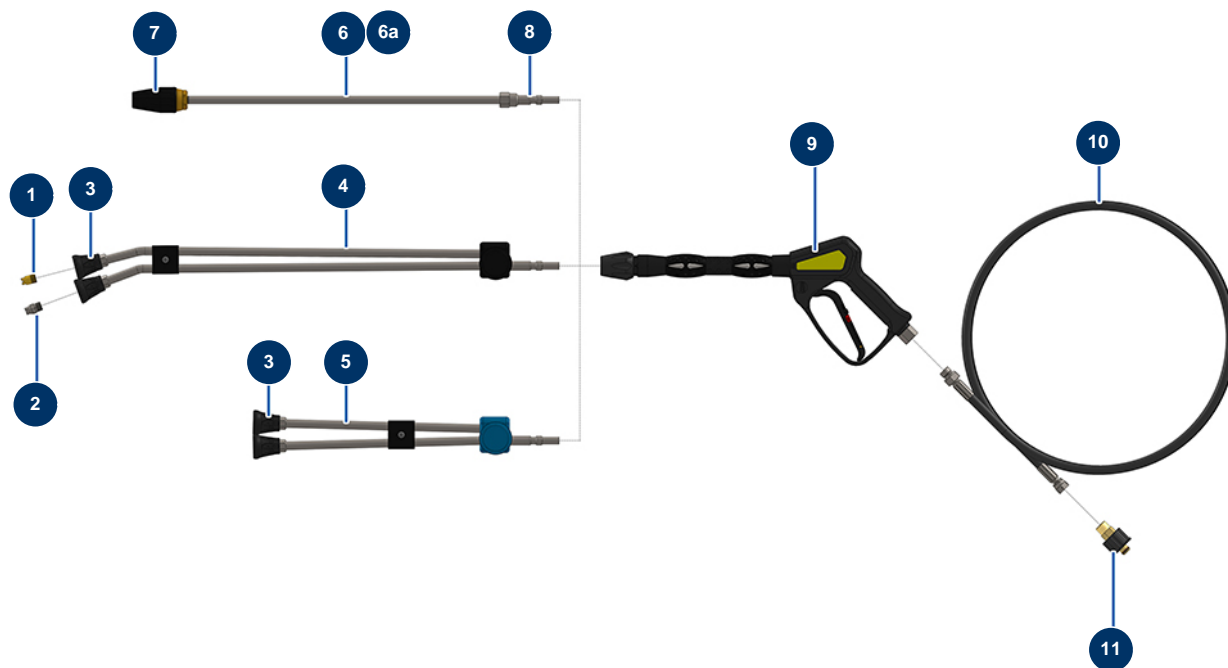

EUROPOLAV 15-250 TH.2 HONDA washer - Lance and hose

Détails des pièces

Pos.	Référence	Désignation
1	90307	Low pressure nozzle 50°-40
2	90305	High pressure nozzle 15°-45
3	12415	Double elbow lance hose nozzle holder, 600 mm, KW coupler
4	12166	Double elbow lance hose 600 mm, KW coupler
5	12195	KW coupler 300 mm double lance hose
6	12188	Rotating nozzle for 18-280 with KW coupling
6a	90348	Lance tube without hose 500 mm
7	13639	Rotating nozzle 280 bars 0,40
8	12168	Male coupler KW x 1/4" inner threaded
9	12165	Washer spray-gun with protected hose 310 bars, KW coupler
10	12071	Washer hose Ø 8-315 bar 10 metres
11	90328	M22-150 F x 3/8 M female quick fit attachment