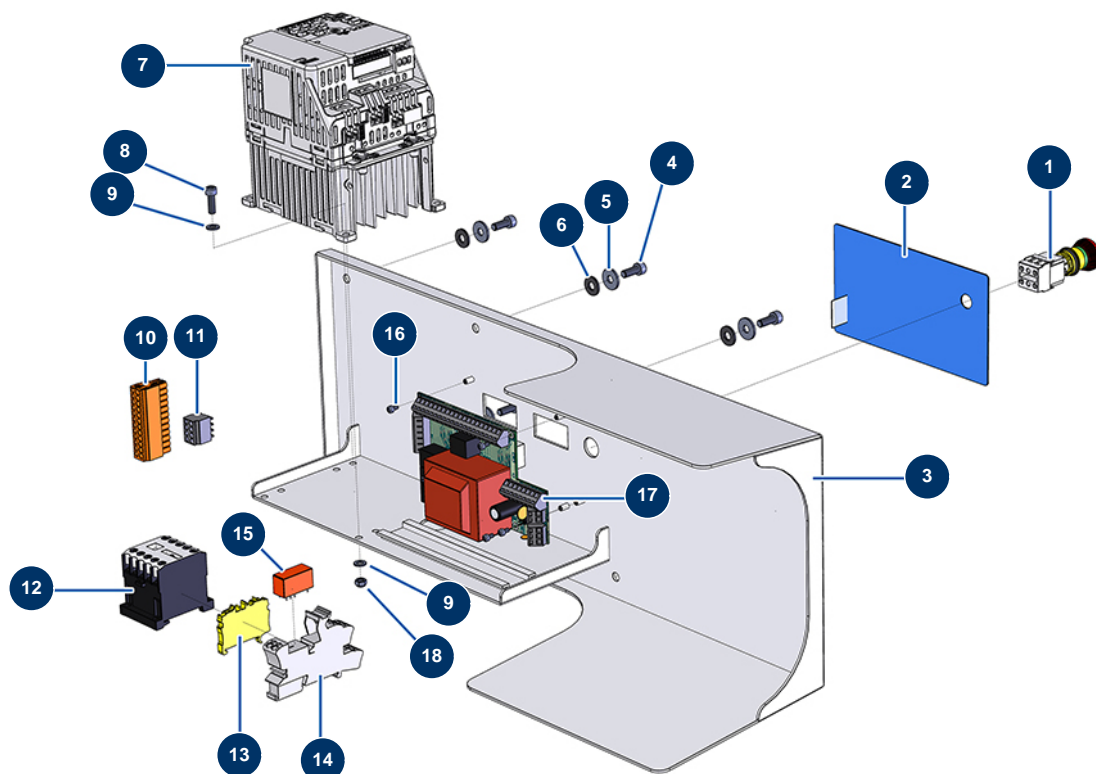

MIXPRO 80 PREMIUM sequential mixer - Electrical box

Détails des pièces

Pos.	Référence	Désignation
1	13015	Hanging EMERGENCY STOP button Ø16
2	13007	IDEAL MIXER front with membrane
3	C20758	COMPACT-PRO IDEAL mixer electrical box door
4	90157	M6 x 16 cylindrical head screw - CP 60
5	30292	ø 8 inox large washer
6	10067	7 x 16 rubber washer
7	11781	Inverter 230 V - 0,75 KW
8	90160	5 x 16 cylindrical head screw
9	10142	ø 25 inox narrow washer
10	11771	12 pins male connector
11	12755	4-pin female connector
12	11918	Coil contactor 24 Volt AC
13	30038	Yellow and green conductive block 6 mm²

Pos.	Référence	Désignation
14	12751	Plug-in miniature relay base
15	12752	Plug-in miniature relay 24V AC - 1RT
16	13329	3 x 6 cylindrical head screw
17	30673	C.P IDEAL MIXER & MIXPRO 100 electronic card
18	11880	M 5 nylstop nut