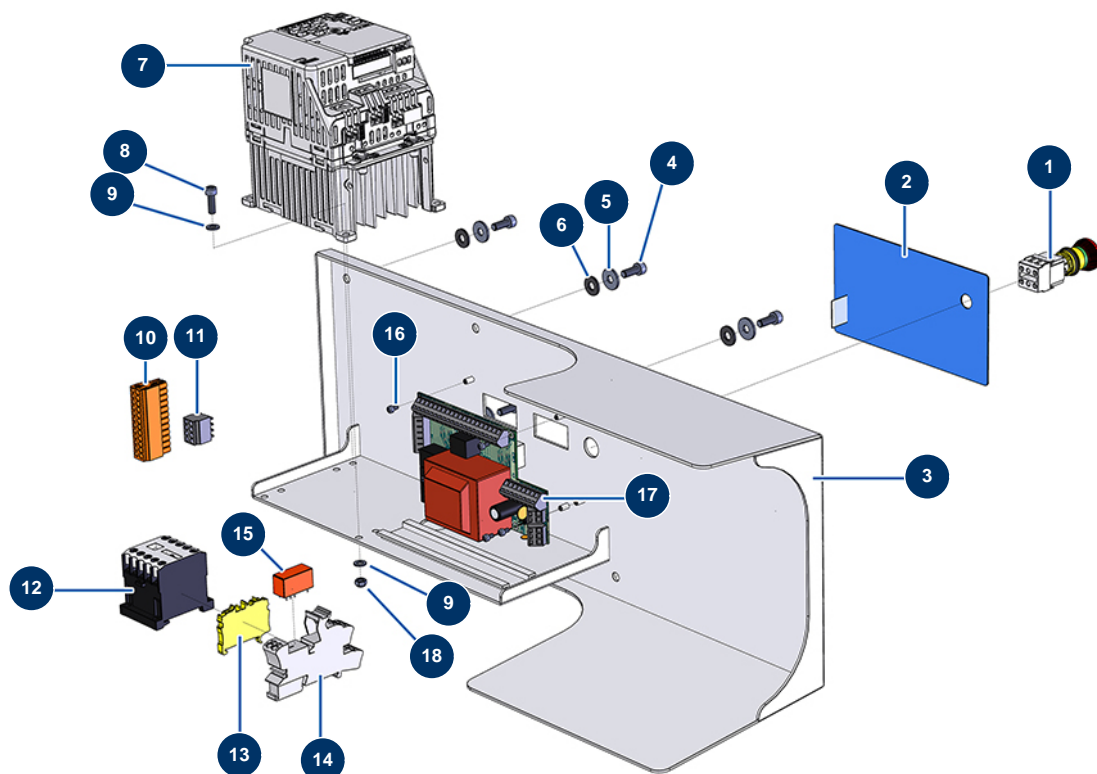

MIXPRO 80 PREMIUM sequential mixer - Electrical box

Détails des pièces

Pos.	Référence	Désignation
1	13015	Hanging EMERGENCY STOP button Ø16
2	13007	IDEAL MIXER front with membrane
3	C20758	COMPACT-PRO IDEAL mixer electrical box door
4	90157	M6 x 16 cylindrical head screw - CP 60
5	30292	ø 8 inox large washer
6	10067	7 x 16 rubber washer
7	11781	Inverter 230 V - 0,75 KW
8	90160	5 x 16 cylindrical head screw
9	10142	ø 25 inox narrow washer
10	11771	12 pins male connector
11	12755	4-pin female connector
12	11918	Coil contactor 24 Volt AC
13	30038	Yellow and green conductive block 6 mm ²

Pos.	Référence	Désignation
14	12751	Plug-in miniature relay base
15	12752	Plug-in miniature relay 24V AC - 1RT
16	13329	3 x 6 cylindrical head screw
17	30673	C.P IDEAL MIXER & MIXPRO 100 electronic card
18	11880	M 5 nylstop nut