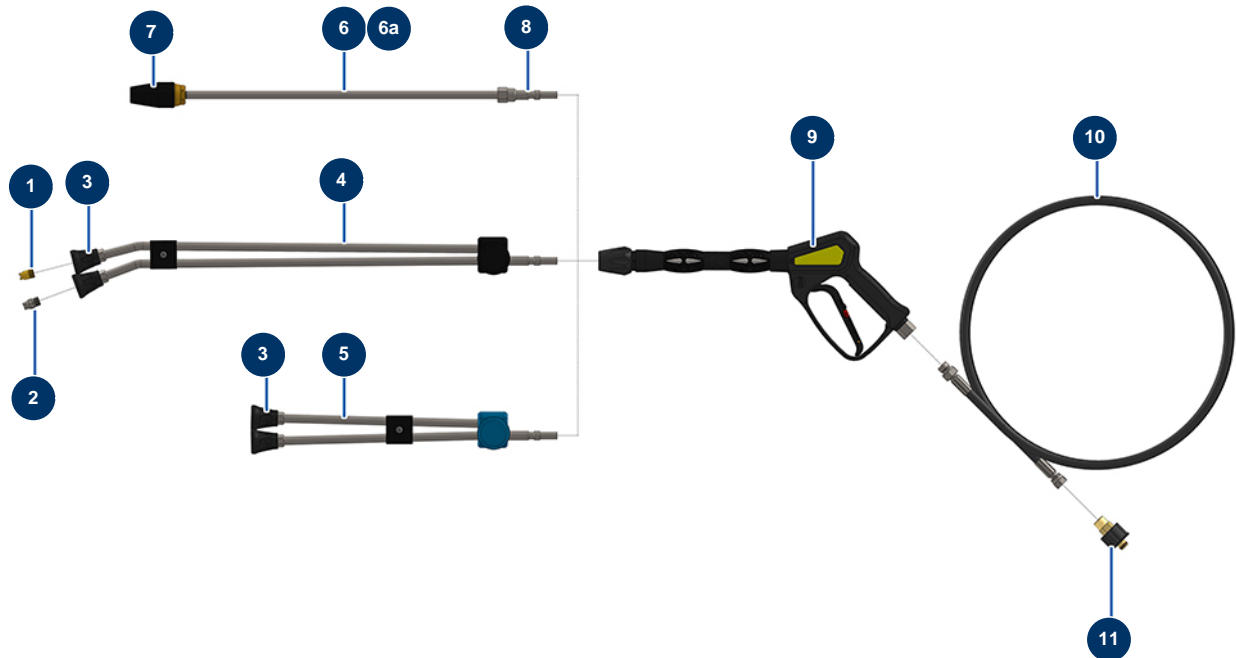

EUROPOLAV 18-280 TH.2 HONDA washer - Lance and hose

Détails des pièces

Pos.	Référence	Désignation
1	90307	Low pressure nozzle 50°-40
2	90305	High pressure nozzle 15°-45
3	12415	Double elbow lance hose nozzle holder, 600 mm, KW coupler
4	12166	Double elbow lance hose 600 mm, KW coupler
5	12195	KW coupler 300 mm double lance hose
6	12188	Rotating nozzle for 18-280 with KW coupling
6a	90348	Lance tube without hose 500 mm
7	13639	Rotating nozzle 280 bars 0,40
8	12168	Male coupler KW x 1/4" inner threaded
9	12165	Washer spray-gun with protected hose 310 bars, KW coupler
10	12071	Washer hose Ø 8-315 bar 10 metres
11	90328	M22-150 F x 3/8 M female quick fit attachment