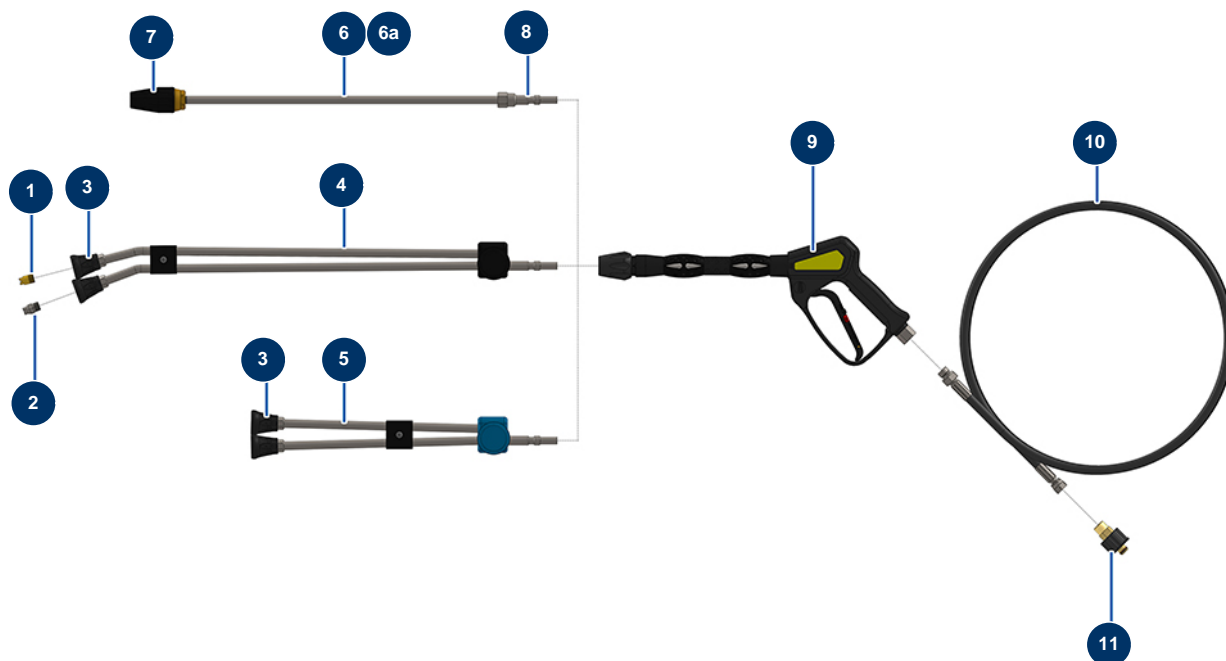

EUROPROLAV 18-280 TH.2 HONDA washer - Lance and hose

Détails des pièces

Pos.	Référence	Désignation
1	90307	Low pressure nozzle 50°-40
2	90305	High pressure nozzle 15°-45
3	12415	Double elbow lance hose nozzle holder, 600 mm, KW coupler
4	12166	Double elbow lance hose 600 mm, KW coupler
5	12195	KW coupler 300 mm double lance hose
6	12188	Rotating nozzle for 18-280 with KW coupling
6a	90348	Lance tube without hose 500 mm
7	13639	Rotating nozzle 280 bars 0,40
8	12168	Male coupler KW x 1/4" inner threaded
9	12165	Washer spray-gun with protected hose 310 bars, KW coupler
10	12071	Washer hose Ø 8-315 bar 10 metres
11	90328	M22-150 F x 3/8 M female quick fit attachment