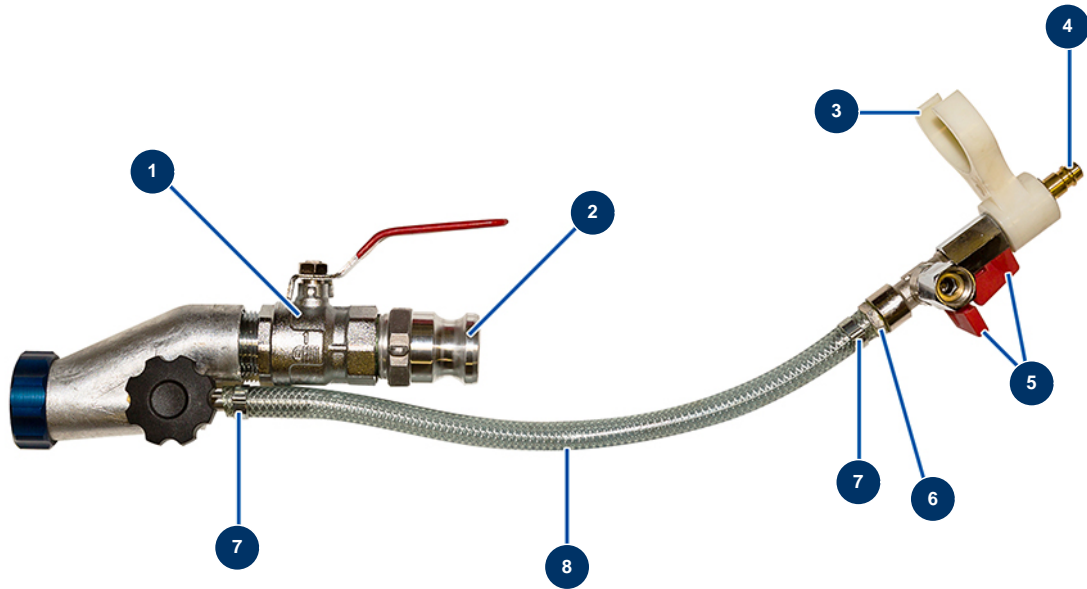

Single decoration lance - General view

Détails des pièces

Pos.	Référence	Désignation
1	12592	C.P 60 spraying lance 1"M-F detachable valve
2	70008	1" outer threaded adapter for 8-14 and 24P
3	11506	Traditional lance junction circlip
4	70044	3/8" outer threaded male quick fit coupling
5	30136	3/8" mini lux valve
6	80325	3/8 corrugated outer threaded coupling Ø 10
7	80429	Ear clamp 15 x 18
8	50003	Clear braided PVC hose Ø 10 x 16 by the metre