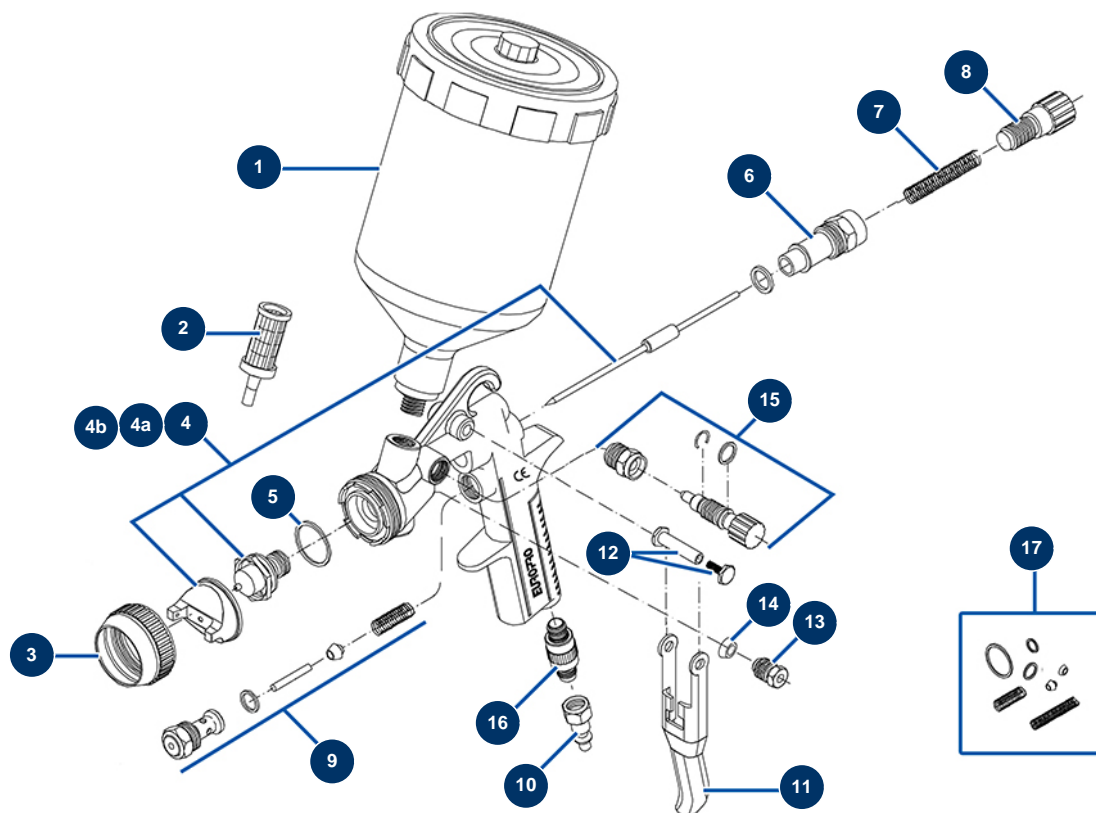

AC-15-G paint spray-gun - General view

Détails des pièces

Pos.	Référence	Désignation
1	AC10734	AC15G upper bowl
2	90224	Upper bowl strainer x 5
3	AC10001	AC10A/15G spray-gun nozzle ring
4	AC10140	Ø 1,40mm needle kit for AC-10-A & AC-15-G
4a	AC10175	Ø 1,75mm needle kit for AC-10-A & AC-15-G
4b	AC10250	Ø 2,50mm needle kit for AC-10-A & AC-15-G
5	AC10011	AC10A/15G, AC20A/25G, AC55P (x 5) paint spray-gun nozzle gasket
6	AC10139	AC10A/15G spray-gun product flow adjustment knob screw
7	AC10102	AC10A/15G (x2) paint spray-gun needle spring
8	AC10298	AC-10,15,20,25 and 30 spray-gun product flow adjustment knob
9	AC10078	AC10A/15G painting spray-gun air valve
10	80091	Male quick fit coupling inner threaded 1/4" Ø 6
11	AC10038	AC10A/15G/25G/40G spray-gun trigger

Pos.	Référence	Désignation
12	AC10178	AC spray gun complete trigger axis
13	AC10046	AC10A/15G/20A/25G/35A/40G/55P spray-gun cable gland nut
14	AC10206	AC10A/15G/20A/25G/35A/40G/55P (x 5) paint spray-gun gland gasket
15	AC10179	AC-10,15,20,25 and 30 spray-gun air flow adjustment knob
16	20006	Air adjustment tap 1/4" M x 1/4" M
17	AC10761	AC15G spray-gun gasket kit