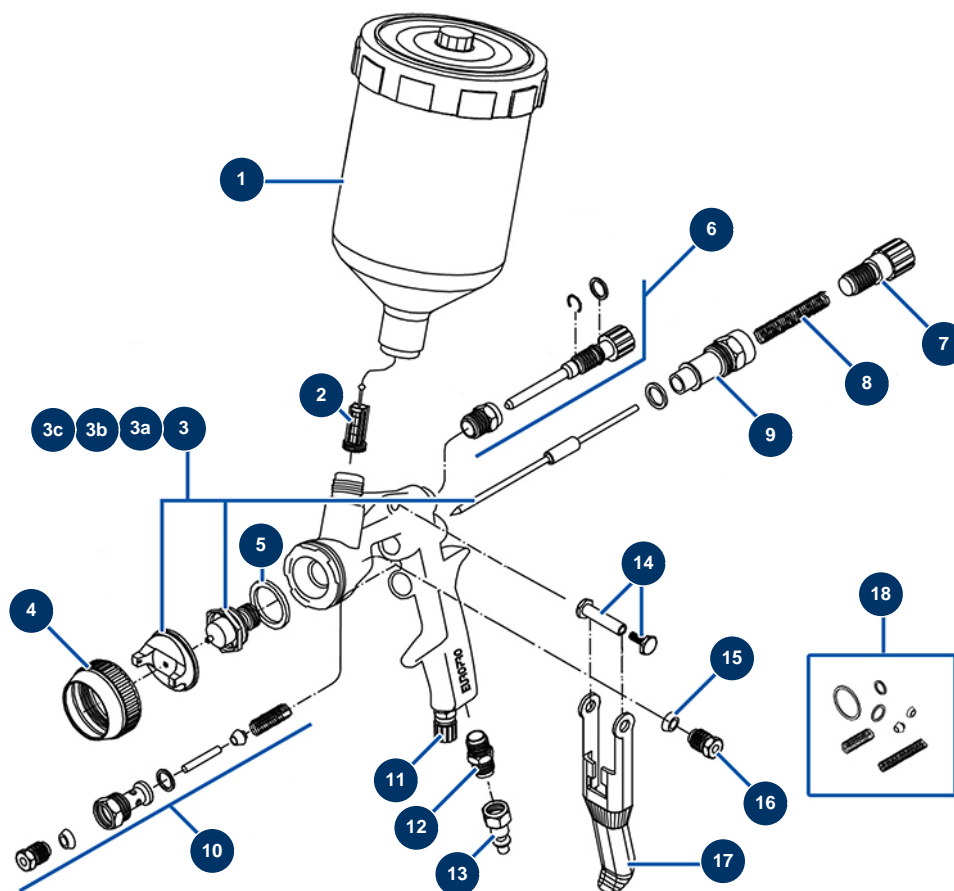

## AC-25-G paint spray-gun - General view

### Détails des pièces

Pos.	Référence	Désignation
1	90159	AC-40-45 G & MP 1001 G upper bowl
2	90688	AC-40-G upper bowl strainer x 5
3	AC25140	Ø 1,40mm needle kit for AC-25-G
3a	AC25175	Ø 1,75mm needle kit for AC-25-G
3b	AC25220	Ø 2,20mm needle kit for AC-25-G
3c	AC25280	Ø 2,80mm needle kit for AC-25-G
4	AC10161	AC20A/25G, AC35A/40G spray-gun nozzle ring
5	AC10011	AC10A/15G, AC20A/25G, AC55P (x 5) paint spray-gun nozzle gasket
6	AC10700	AC25G spray-gun air flow adjustment knob
7	AC10035	AC20A/25G/55P painting spray-gun product flow adjustment knob
8	AC10034	AC20A/25G, AC35A/40G (x2) paint spray-gun needle spring
9	AC10032	AC20A/25G, AC35A/40G, AC55P spray-gun product flow adjustment knob screw
10	AC10431	AC20A/25G/35A/40G/55P painting spray-gun air valve

<b>Pos.</b>	<b>Référence</b>	<b>Désignation</b>
11	AC10674	AC20A/25G/55P spray-gun air regulator
12	90844	1/4" MaleD x 1/4" MaleD low-pressure nipple
13	80091	Male quick fit coupling inner threaded 1/4" Ø 6
14	AC10178	AC spray gun complete trigger axis
15	AC10206	AC10A/15G/20A/25G/35A/40G/55P (x 5) paint spray-gun gland gasket
16	AC10046	AC10A/15G/20A/25G/35A/40G/55P spray-gun cable gland nut
17	AC10038	AC10A/15G/25G/40G spray-gun trigger
18	AC10571	AC25G spray-gun gasket kit