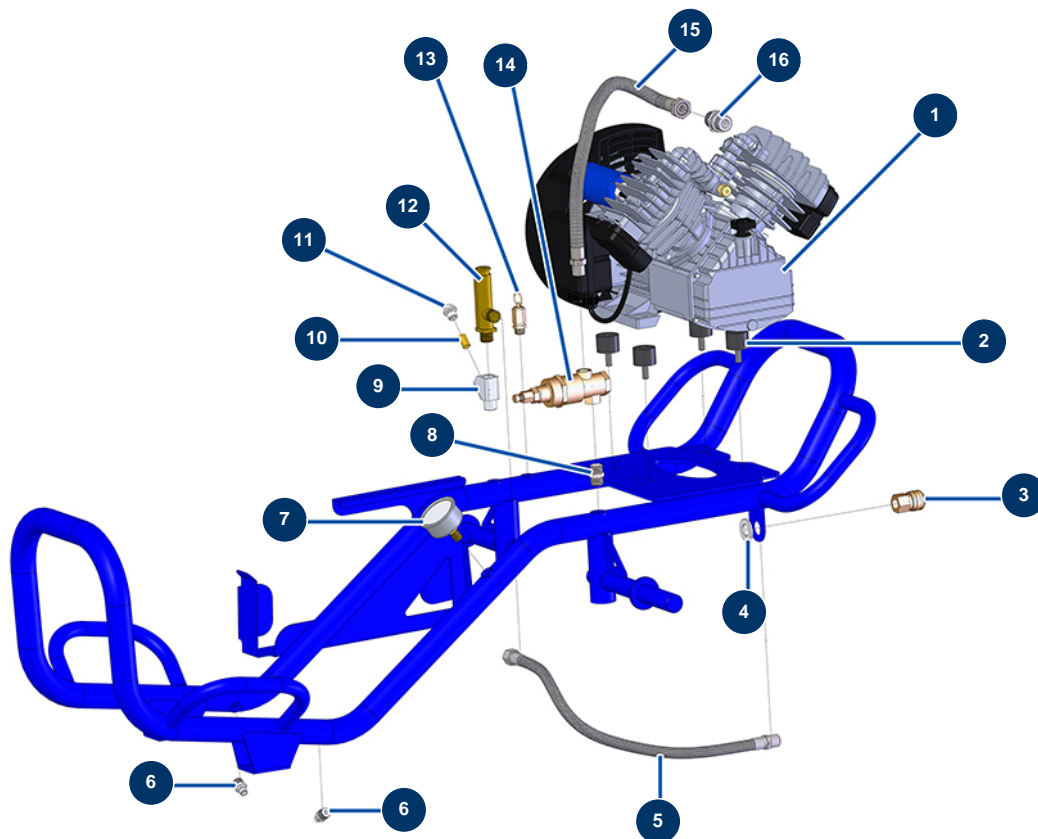

COMPACT-PRO 15 spraying machine - Air circuit

Détails des pièces

Pos.	Référence	Désignation
1	30154	Compression head for EUROPRO 30 and 30+
2	30151	Silentbloc \varnothing 30 x 22 M-F8
3	70035	3/8" inner threaded female quick fit coupling
4	30288	\varnothing 16 inox narrow washer
5	90488	ECO 130 flow meter air hose
6	30133	1/4" male compressor tank purge
7	80028	1/4 conical axial manometer - 50mm - 0 to 20 bar
8	30367	3/8" MaleC x 3/8" MaleC low-pressure nipple
9	M10322	Filter body for spraying machine
10	12502	50 meshes hopper filter
11	M10323	Spraying machine filter body plug
12	30005	Flowmeter for EUROPRO 4-6-8-14 and 24 P
13	80097	1/4" certified outer threaded safety valve 11 bar

Pos.	Référence	Désignation
14	101015	3/8" emptying autonomous valve
15	13766	Compressor outlet air hose for COMPACT-PRO 25
16	90627	1/2" MaleD x 1/2" MaleD high-pressure nipple