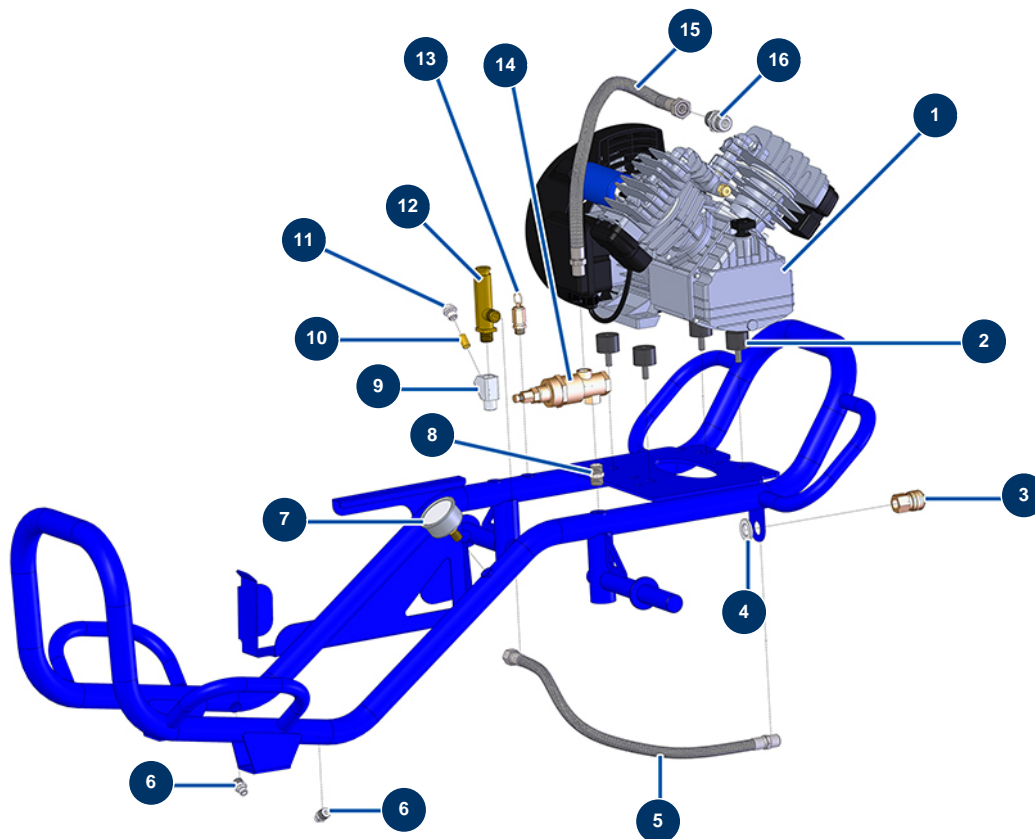

COMPACT-PRO 15 spraying machine - Air circuit

Détails des pièces

Pos.	Référence	Désignation
1	30154	Compression head for EUROPRO 30 and 30+
2	30151	Silentbloc ø 30 x 22 M-F8
3	70035	3/8" inner threaded female quick fit coupling
4	30288	ø 16 inox narrow washer
5	90488	ECO 130 flow meter air hose
6	30133	1/4" male compressor tank purge
7	80028	1/4 conical axial manometer - 50mm - 0 to 20 bar
8	30367	3/8" MaleC x 3/8" MaleC low-pressure nipple
9	M10322	Filter body for spraying machine
10	12502	50 meshes hopper filter
11	M10323	Spraying machine filter body plug
12	30005	Flowmeter for EUROPRO 4-6-8-14 and 24 P
13	80097	1/4" certified outer threaded safety valve 11 bar

Pos.	Référence	Désignation
14	101015	3/8" emptying autonomous valve
15	13766	Compressor outlet air hose for COMPACT-PRO 25
16	90627	1/2" MaleD x 1/2" MaleD high-pressure nipple