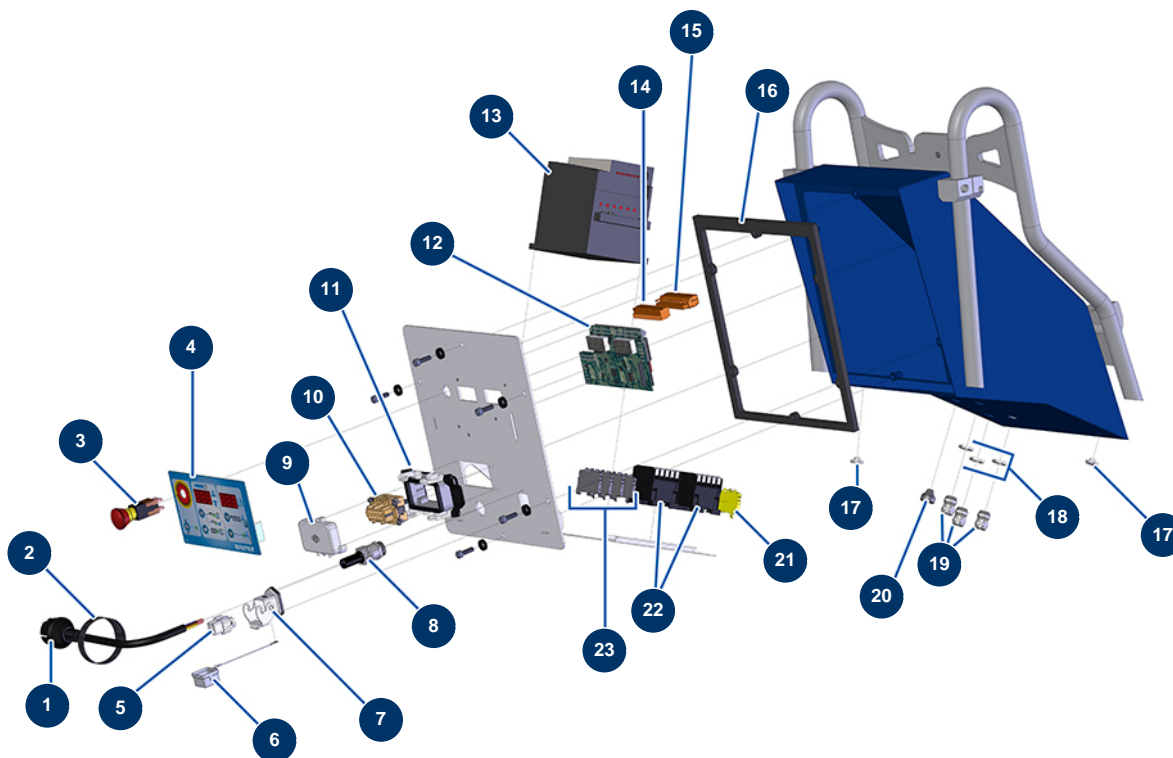

MIXPRO 14 complete floor-screed continuous mixing machine - Electrical box

Détails des pièces

Pos.	Référence	Désignation
1	90214	Power cable with molded plug 3G 2,5 mm ²
2	12411	Self-gripping collar 20 x 330 mm
3	13015	Hanging EMERGENCY STOP button Ø16
4	13008	MIXPRO 14 front with membrane
5	11914	Female insert 4p + G
6	12535	2 PIV cover with MIXPRO 14 gasket
7	11915	Blowing machine insulating support 3 p + T - 1 lever
8	80450	2 cable gland for 11mm supply cable
9	12096	4 PIV cover
10	12092	Female insert 10 p + T
11	12094	Base 10 p + T - 2 levers
12	30671	MIXPRO 14 electronic card
13	80458	Inverter 230 V - 1,5 kW

Pos.	Référence	Désignation
14	11772	12 pins female connector
15	11771	12 pins male connector
16	12100	EUROPRO MIXPRO 14 electrical box gasket
17	80397	Water exhaust cork for electrical box
18	11327	Cable gland locknut of M16
19	80445	Watertight cable gland of M16
20	11564	M 16 grey rubber cable gland
21	30038	Yellow and green conductive block 6 mm ²
22	30011	230 Volt coil switch for sprayer
23	80467	Grey conductor block 4 mm ²