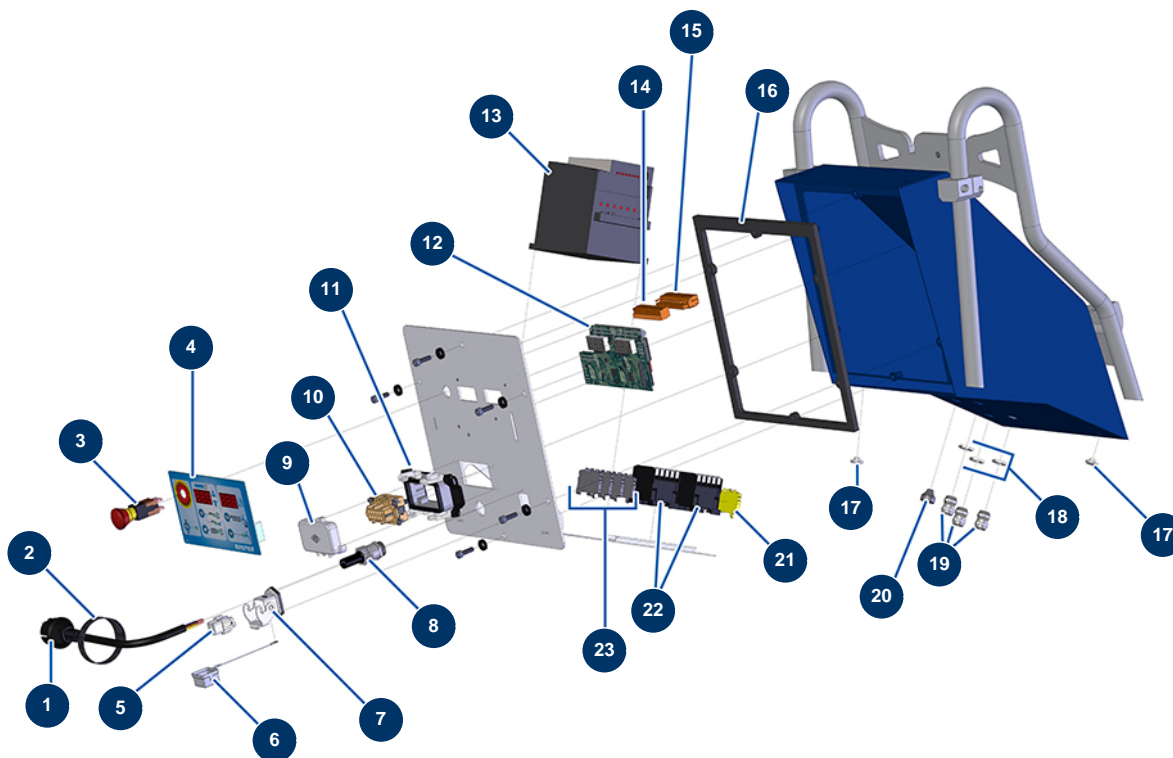

## MIXPRO 14 complete floor-screed continuous mixing machine - Electrical box

### Détails des pièces

Pos.	Référence	Désignation
1	90214	Power cable with molded plug 3G 2,5 mm <sup>2</sup>
2	12411	Self-gripping collar 20 x 330 mm
3	13015	Hanging EMERGENCY STOP button Ø16
4	13008	MIXPRO 14 front with membrane
5	11914	Female insert 4p + G
6	12535	2 PIV cover with MIXPRO 14 gasket
7	11915	Blowing machine insulating support 3 p + T - 1 lever
8	80450	cabl gland for 11mm supply cable
9	12096	4 PIV cover
10	12092	Female insert 10 p + T
11	12094	Base 10 p + T - 2 levers
12	30671	MIXPRO 14 electronic card
13	80458	Inverter 230 V - 1,5 kW

<b>Pos.</b>	<b>Référence</b>	<b>Désignation</b>
14	11772	12 pins female connector
15	11771	12 pins male connector
16	12100	EUROPRO MIXPRO 14 electrical box gasket
17	80397	Water exhaust cork for electrical box
18	11327	Cable gland locknut of M16
19	80445	Watertight cable gland of M16
20	11564	M 16 grey rubber cable gland
21	30038	Yellow and green conductive block 6 mm <sup>2</sup>
22	30011	230 Volt coil switch for sprayer
23	80467	Grey conductor block 4 mm <sup>2</sup>