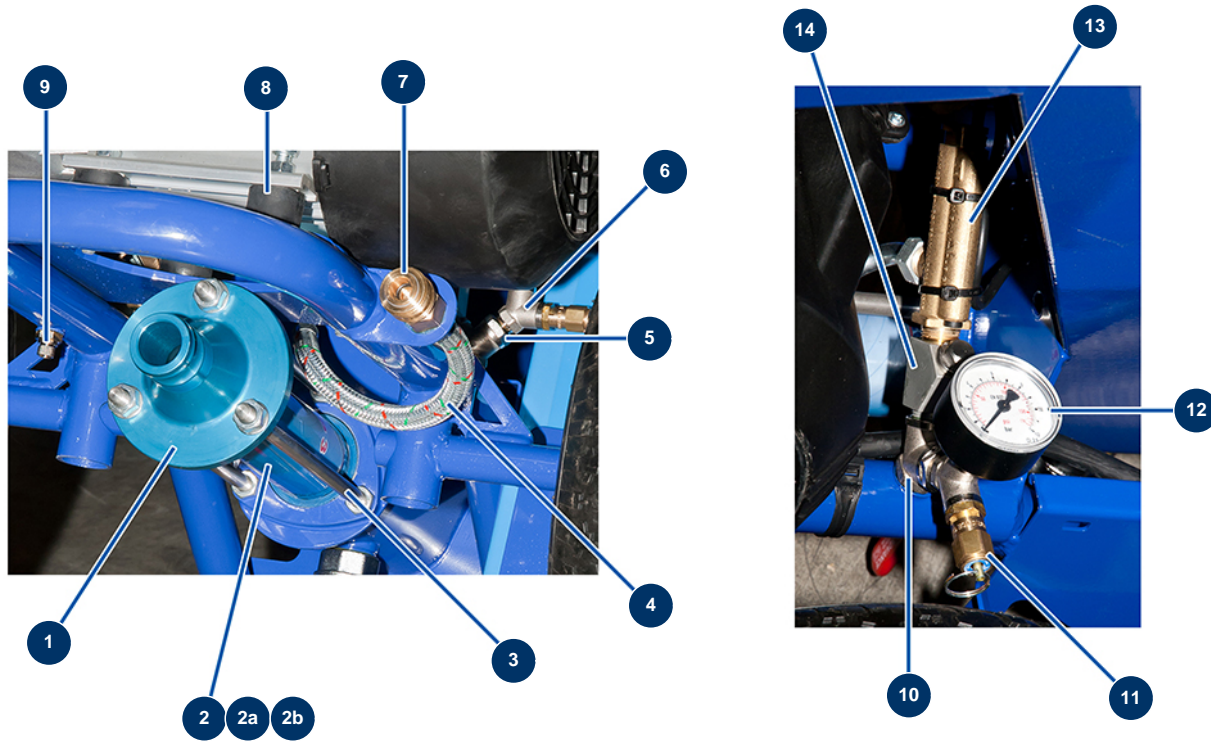

COMPACT-PRO 15 spraying machine - Air and product outlets (before 2017)

Détails des pièces

Pos.	Référence	Désignation
1	10010	Blue stator flange for EUROPRO 8P and 14P
2	30479	EUROPRO MAP 3 pump rotor/stator kit
2a	MI7009107800	EUROPRO MAP 3 pump rotor with bayonet head
2b	MI3F00529201	EUROPRO MAP 3 - 60SH pump stator
3	10034	Fixation tie rod for MAP 2/3
4	80171	Flowmeter air hose for 14P
5	90242	3/8" MaleC x 1/4" FemaleD low-pressure reduction
6	30123	Low pressure Y - M1/4" x F1/4" x F1/4"
7	70035	3/8" inner threaded female quick fit coupling
8	30151	Silentbloc ø 30 x 22 M-F8
9	30133	1/4" male compressor tank purge
10	30127	Low pressure Y - M3/8" x F3/8" x F3/8"
11	80097	1/4" certified outer threaded safety valve 11 bar

Pos.	Référence	Désignation
12	80028	1/4 conical axial manometer - 50mm - 0 to 20 bar
13	30005	Flowmeter for EUROPRO 4-6-8-14 and 24 P
14	M10322	Filter body for spraying machine