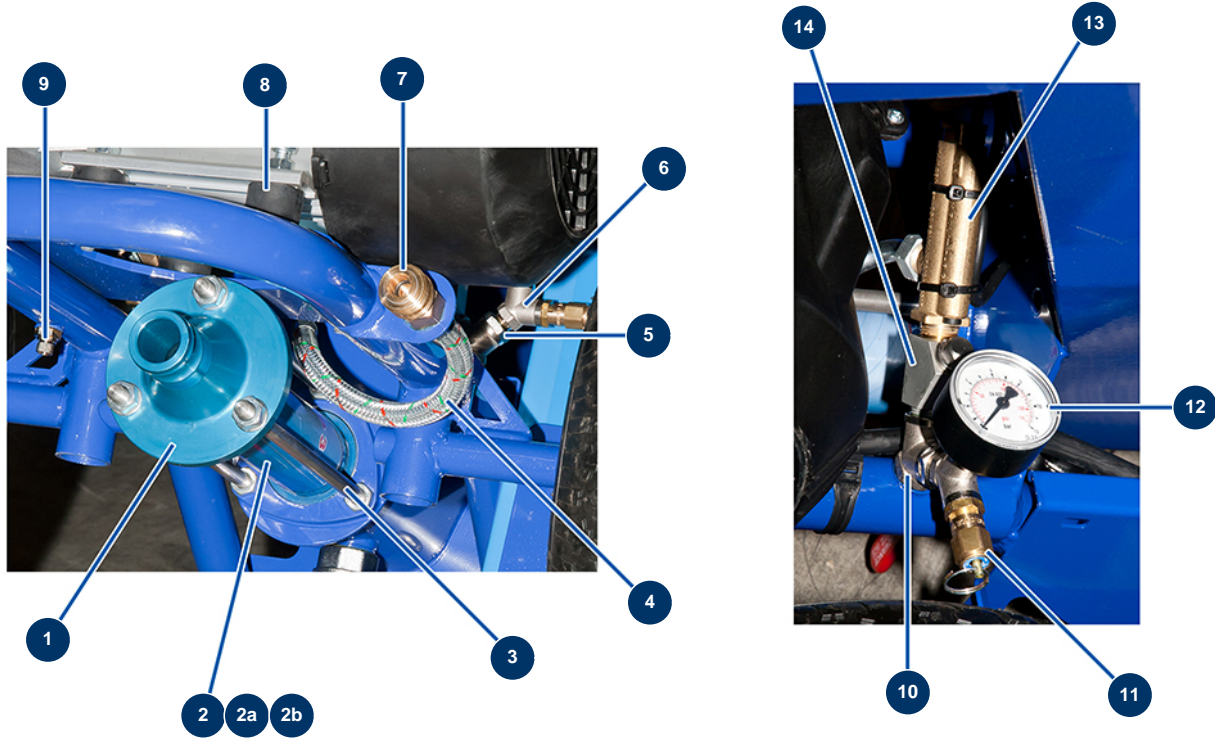

COMPACT-PRO 15 spraying machine - Air and product outlets (before 2017)

Détails des pièces

Pos.	Référence	Désignation
1	10010	Blue stator flange for EUROPRO 8P and 14P
2	30479	EUROPRO MAP 3 pump rotor/stator kit
2a	MI7009107800	EUROPRO MAP 3 pump rotor with bayonet head
2b	MI3F00529201	EUROPRO MAP 3 - 60SH pump stator
3	10034	Fixation tie rod for MAP 2/3
4	80171	Flowmeter air hose for 14P
5	90242	3/8" MaleC x 1/4" FemaleD low-pressure reduction
6	30123	Low pressure Y - M1/4" x F1/4" x F1/4"
7	70035	3/8" inner threaded female quick fit coupling
8	30151	Silentbloc ø 30 x 22 M-F8
9	30133	1/4" male compressor tank purge
10	30127	Low pressure Y - M3/8" x F3/8" x F3/8"
11	80097	1/4" certified outer threaded safety valve 11 bar

Pos.	Référence	Désignation
12	80028	1/4 conical axial manometer - 50mm - 0 to 20 bar
13	30005	Flowmeter for EUROPRO 4-6-8-14 and 24 P
14	M10322	Filter body for spraying machine