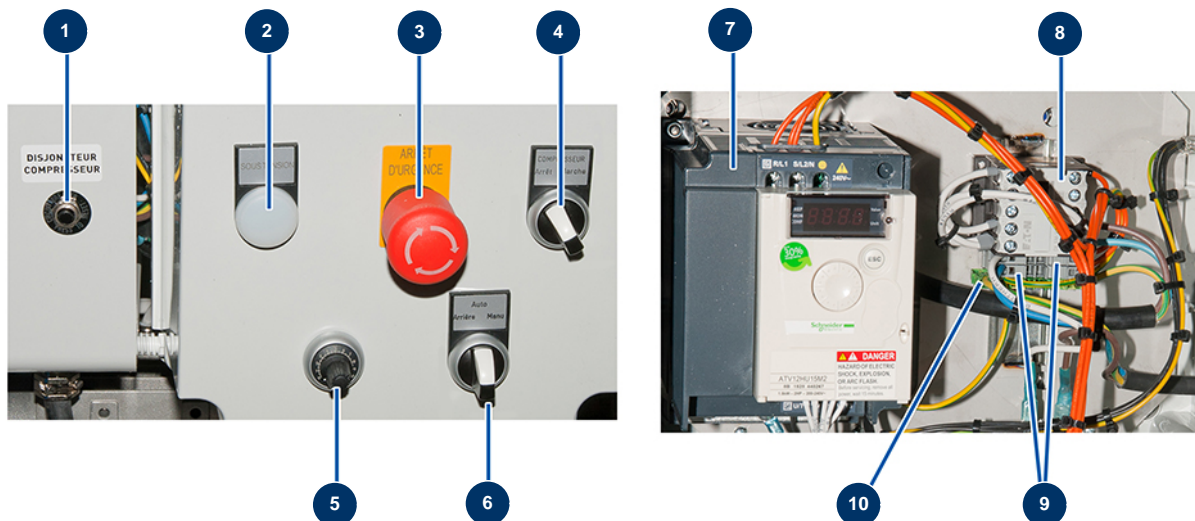

### Détails des pièces

Pos.	Référence	Désignation
1	30090	16 A squared petrol motor circuit breaker
2	13614	Complete 230V ON light
3	90778	Complete hanging EMERGENCY STOP button
4	11339	Complete START-STOP button for COMPACT-PRO 30 compressor
5	80645	Spraying machine complete potentiometer from MARCH 2003
6	11338	COMPACT-PRO complete REVERSE-AUTO-MANU button
7	80458	Inverter 230 V - 1,5 kW
8	30011	230 Volt coil switch for sprayer
9	80482	Grey conductor block 6 mm <sup>2</sup>
10	30038	Yellow and green conductive block 6 mm <sup>2</sup>