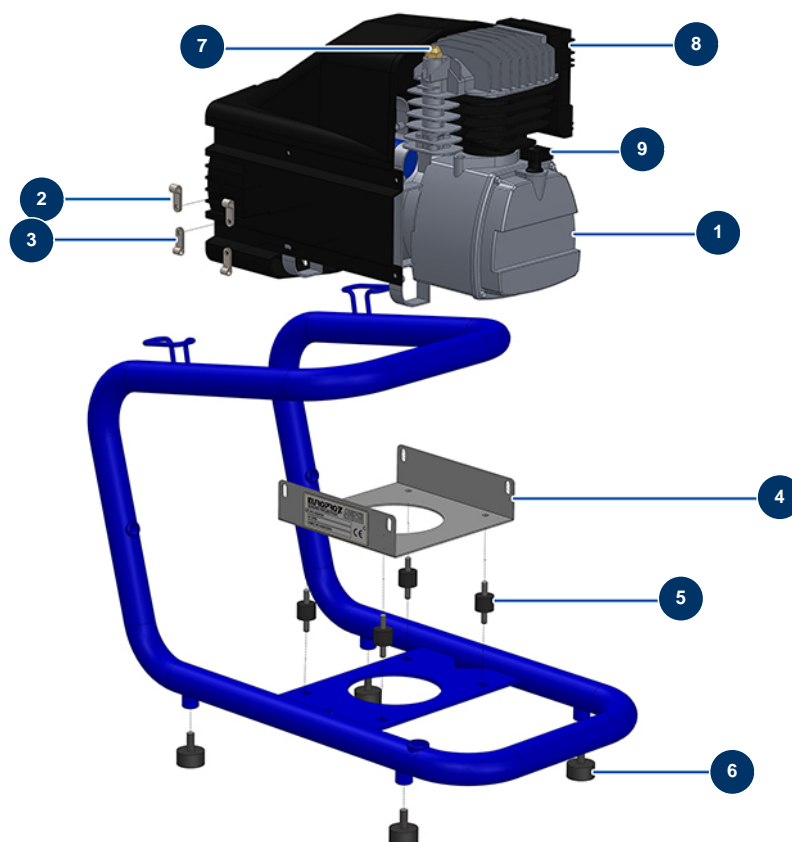

EUROPRO 27 compressor - General view

Détails des pièces

| Pos. | Référence | Désignation |
|------|-----------|--|
| 1 | 80454 | EUROPRO 27 compression head |
| 2 | 90266 | Cable support Ø 7.9 |
| 3 | 90676 | Cable support Ø 6.4 |
| 4 | 30357 | EUROPRO 25 fixing plate |
| 5 | 30147 | Silentbloc ø 20 x 15 M6 for Compact-pro 30 |
| 6 | 30142 | Ø 30 x 15 M8 stop |
| 7 | 80099 | Discharge valve 1/4 G.M. P=2.2 bars |
| 8 | 30169 | EUROPRO 25 and 27 complete air filter |
| 9 | 80570 | EUROPRO 25 and 27 oil gauge |