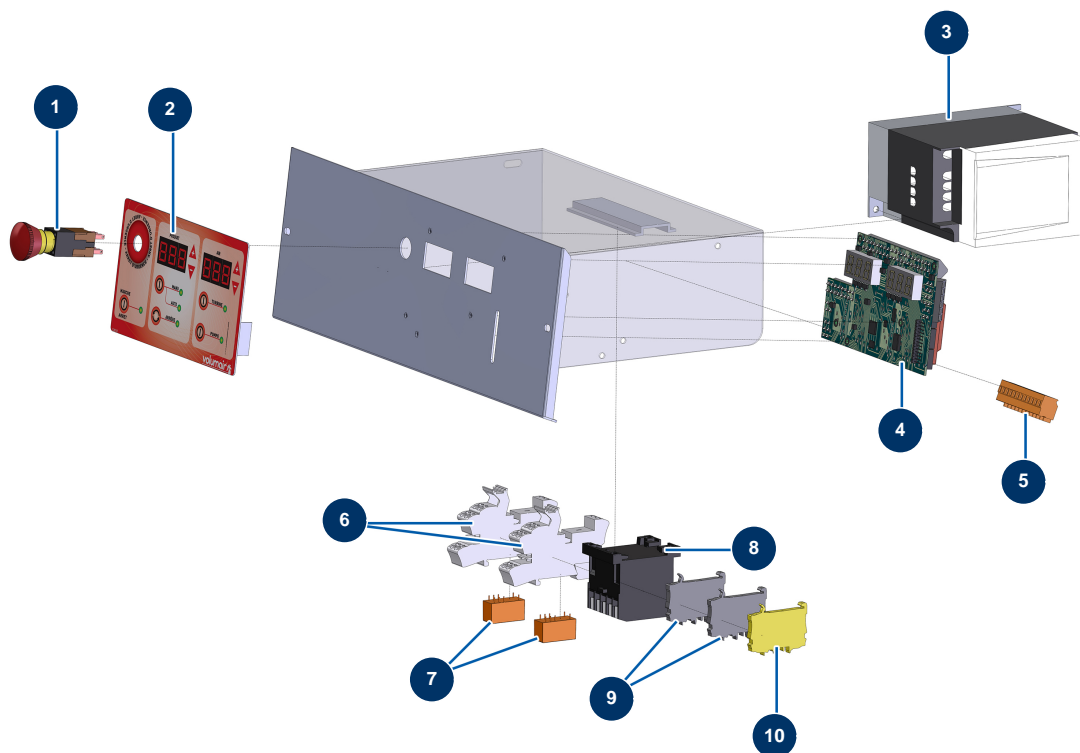

## POLYMAIR 4 HVLP spraying system - Electrical box

### Détails des pièces

| Pos. | Référence | Désignation   |
|------|-----------|---|
| 1    | 13015     | Hanging EMERGENCY STOP button Ø16                   |
| 2    | 13010     | POLYMAIR front with membrane                        |
| 3    | 11781     | Inverter 230 V - 0,75 KW                            |
| 4    | 30674     | POLYMAIR 4 & 6 electronic card                      |
| 5    | 11772     | 12 pins female connector                            |
| 6    | 12751     | Plug-in miniature relay base                        |
| 7    | 12752     | Plug-in miniature relay 24V AC - 1RT                |
| 8    | 11918     | Coil contactor 24 Volt AC                           |
| 9    | 80467     | Grey conductor block 4 mm <sup>2</sup>              |
| 10   | 30038     | Yellow and green conductive block 6 mm <sup>2</sup> |